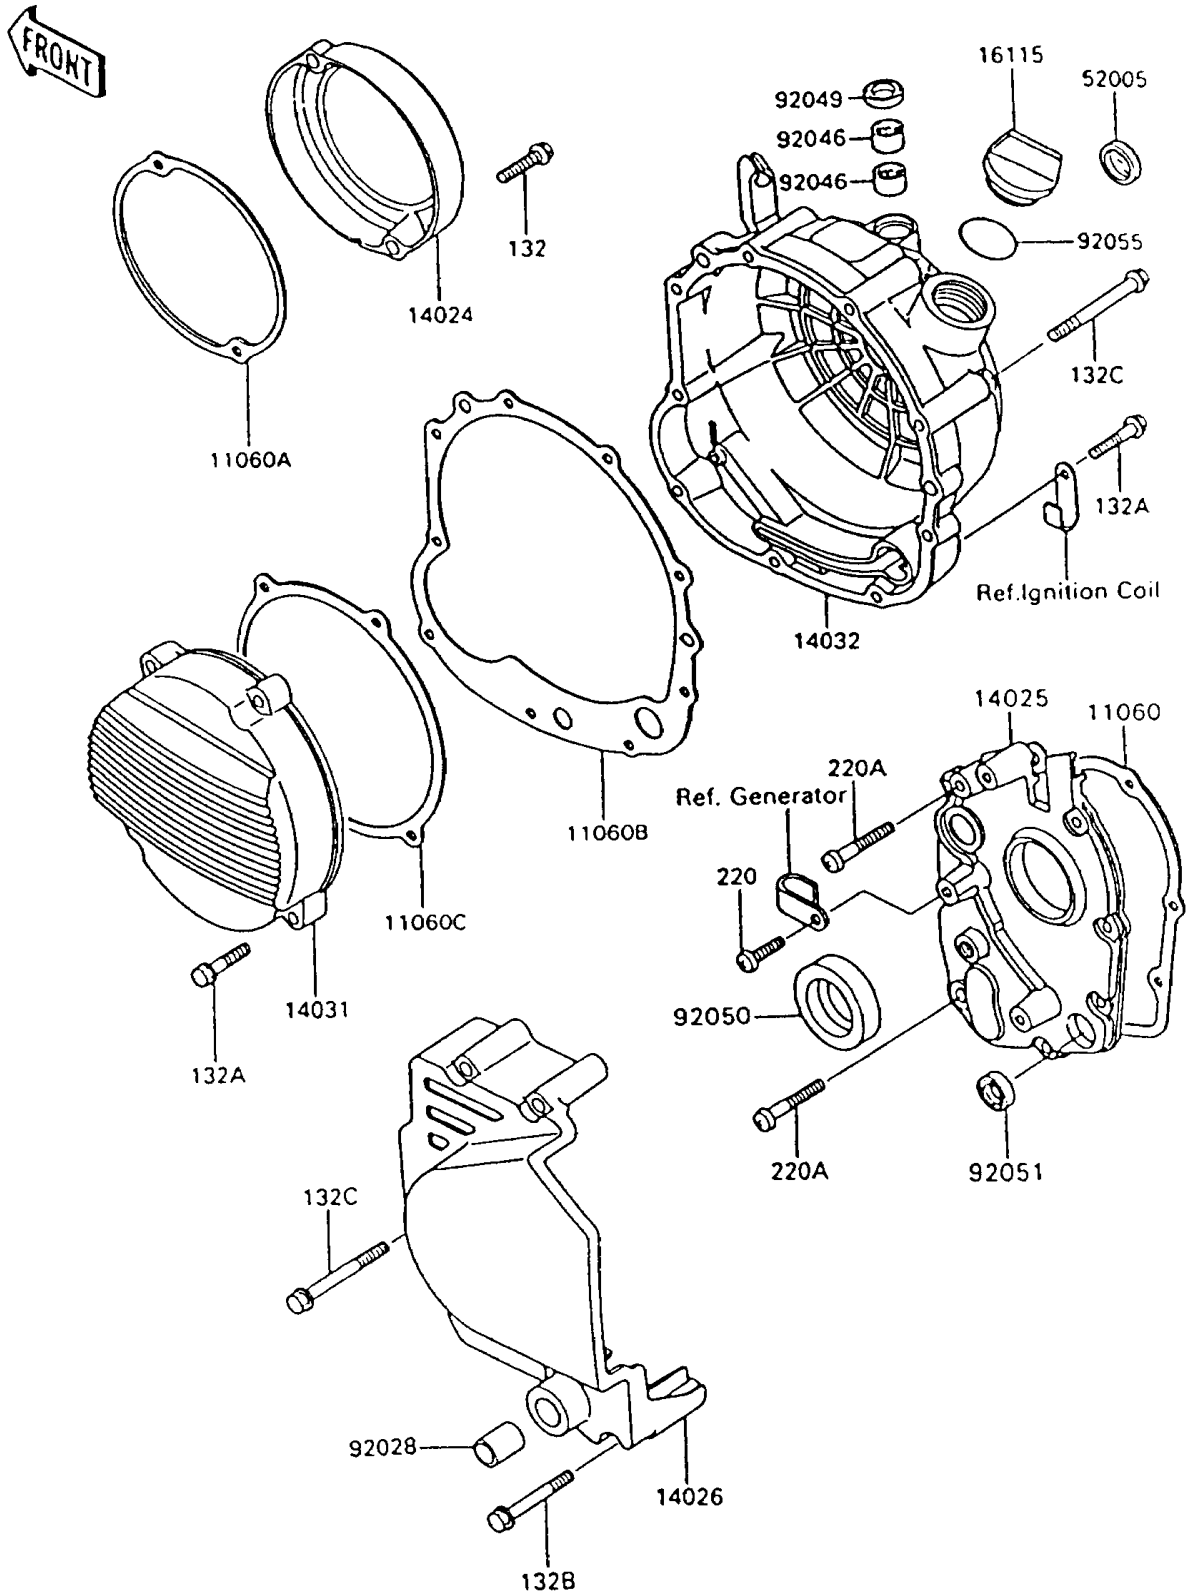

1996 Ninja® 600R PARTS DIAGRAM

Engine Cover(s)

E1431-0218

1996 Ninja® 600R PARTS LIST

Engine Cover(s)

| ITEM NAME | PART NUMBER | QUANTITY |
|--|-------------|----------|
| GASKET,TRANSMISSION COVER (Ref # 11060) | 11060-1056 | 1 |
| GASKET,PULSING COIL COVER (Ref # 11060A) | 11060-1098 | 1 |
| GASKET,CLUTCH COVER (Ref # 11060B) | 11060-1148 | 1 |
| GASKET,GENERATOR COVER (Ref # 11060C) | 11060-1150 | 1 |
| COVER,PULSING COIL (Ref # 14024) | 14024-1425 | 1 |
| COVER,TRANSMISSION (Ref # 14025) | 14025-1700 | 1 |
| COVER-CHAIN (Ref # 14026) | 14026-1134 | 1 |
| COVER-GENERATOR (Ref # 14031) | 14031-1208 | 1 |
| COVER-CLUTCH (Ref # 14032) | 14032-1254 | 1 |
| CAP-OIL FILLER (Ref # 16115) | 16115-1009 | 1 |
| GAUGE,OIL LEVEL (Ref # 52005) | 52005-1009 | 1 |
| BUSHING,13X15X20 (Ref # 92028) | 92028-1251 | 1 |
| BEARING-NEEDLE,HK1210 (Ref # 92046) | 92046-1010 | 2 |
| SEAL-OIL,TB12205.5 (Ref # 92049) | 92049-1271 | 1 |
| SEAL-OIL,SC325210 (Ref # 92050) | 92050-024 | 1 |
| SEAL-OIL,TB13225.5 (Ref # 92051) | 92051-005 | 1 |
| RING-O,31.5X2.6 (Ref # 92055) | 92055-049 | 1 |
| BOLT-FLANGED-SMALL (Ref # 132) | 132J0625 | 2 |
| BOLT-FLANGED-SMALL (Ref # 132A) | 132J0630 | 8 |
| BOLT-FLANGED-SMALL (Ref # 132B) | 132J0650 | 1 |
| BOLT-FLANGED-SMALL (Ref # 132C) | 132J0660 | 8 |
| SCREW-PAN-CROS,6X20,WHITE (Ref # 220) | 220B0620 | 5 |
| SCREW-PAN-CROS,6X40 (Ref # 220A) | 220B0640 | 2 |