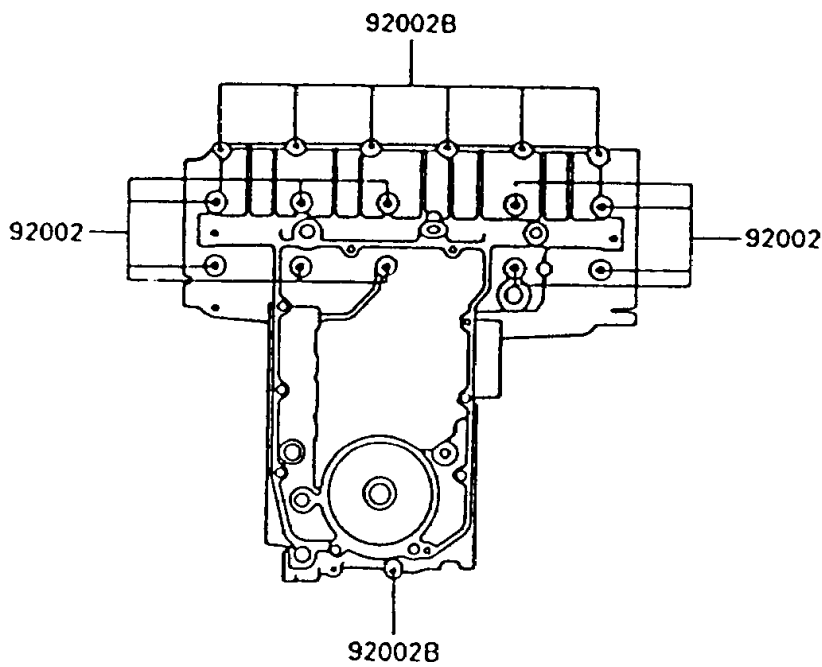

1996 Ninja® 600R PARTS DIAGRAM

Crankcase Bolt Pattern

E1412-0029

Upper Case

Lower Case

1996 Ninja® 600R PARTS LIST

Crankcase Bolt Pattern

ITEM NAME	PART NUMBER	QUANTITY
BOLT,8X95 (Ref # 92002)	92002-1077	10
BOLT,6X95 (Ref # 92002A)	92002-1078	4
BOLT,6X40 (Ref # 92002B)	92002-1080	13
BOLT,6X75 (Ref # 92002C)	92002-1483	2