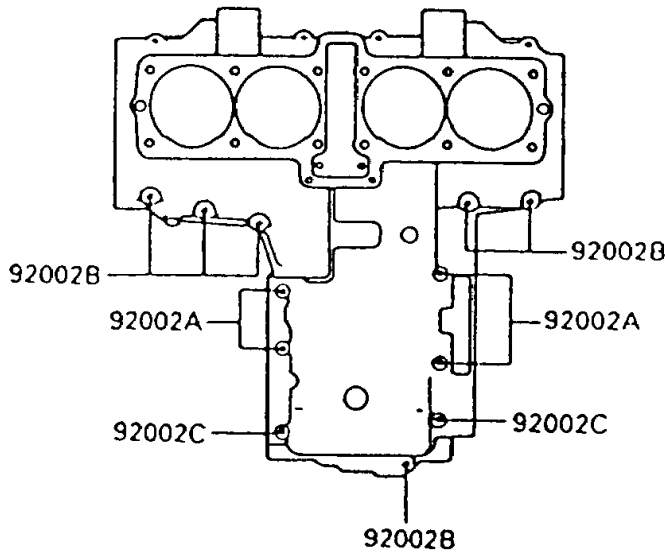

1996 Ninja® 600R PARTS DIAGRAM

Crankcase Bolt Pattern

E1412-0029

Upper Case

Lower Case

1996 Ninja® 600R PARTS LIST

Crankcase Bolt Pattern

ITEM NAME	PART NUMBER	QUANTITY
BOLT,8X95 (Ref # 92002)	92002-1077	10
BOLT,6X95 (Ref # 92002A)	92002-1078	4
BOLT,6X40 (Ref # 92002B)	92002-1080	13
BOLT,6X75 (Ref # 92002C)	92002-1483	2