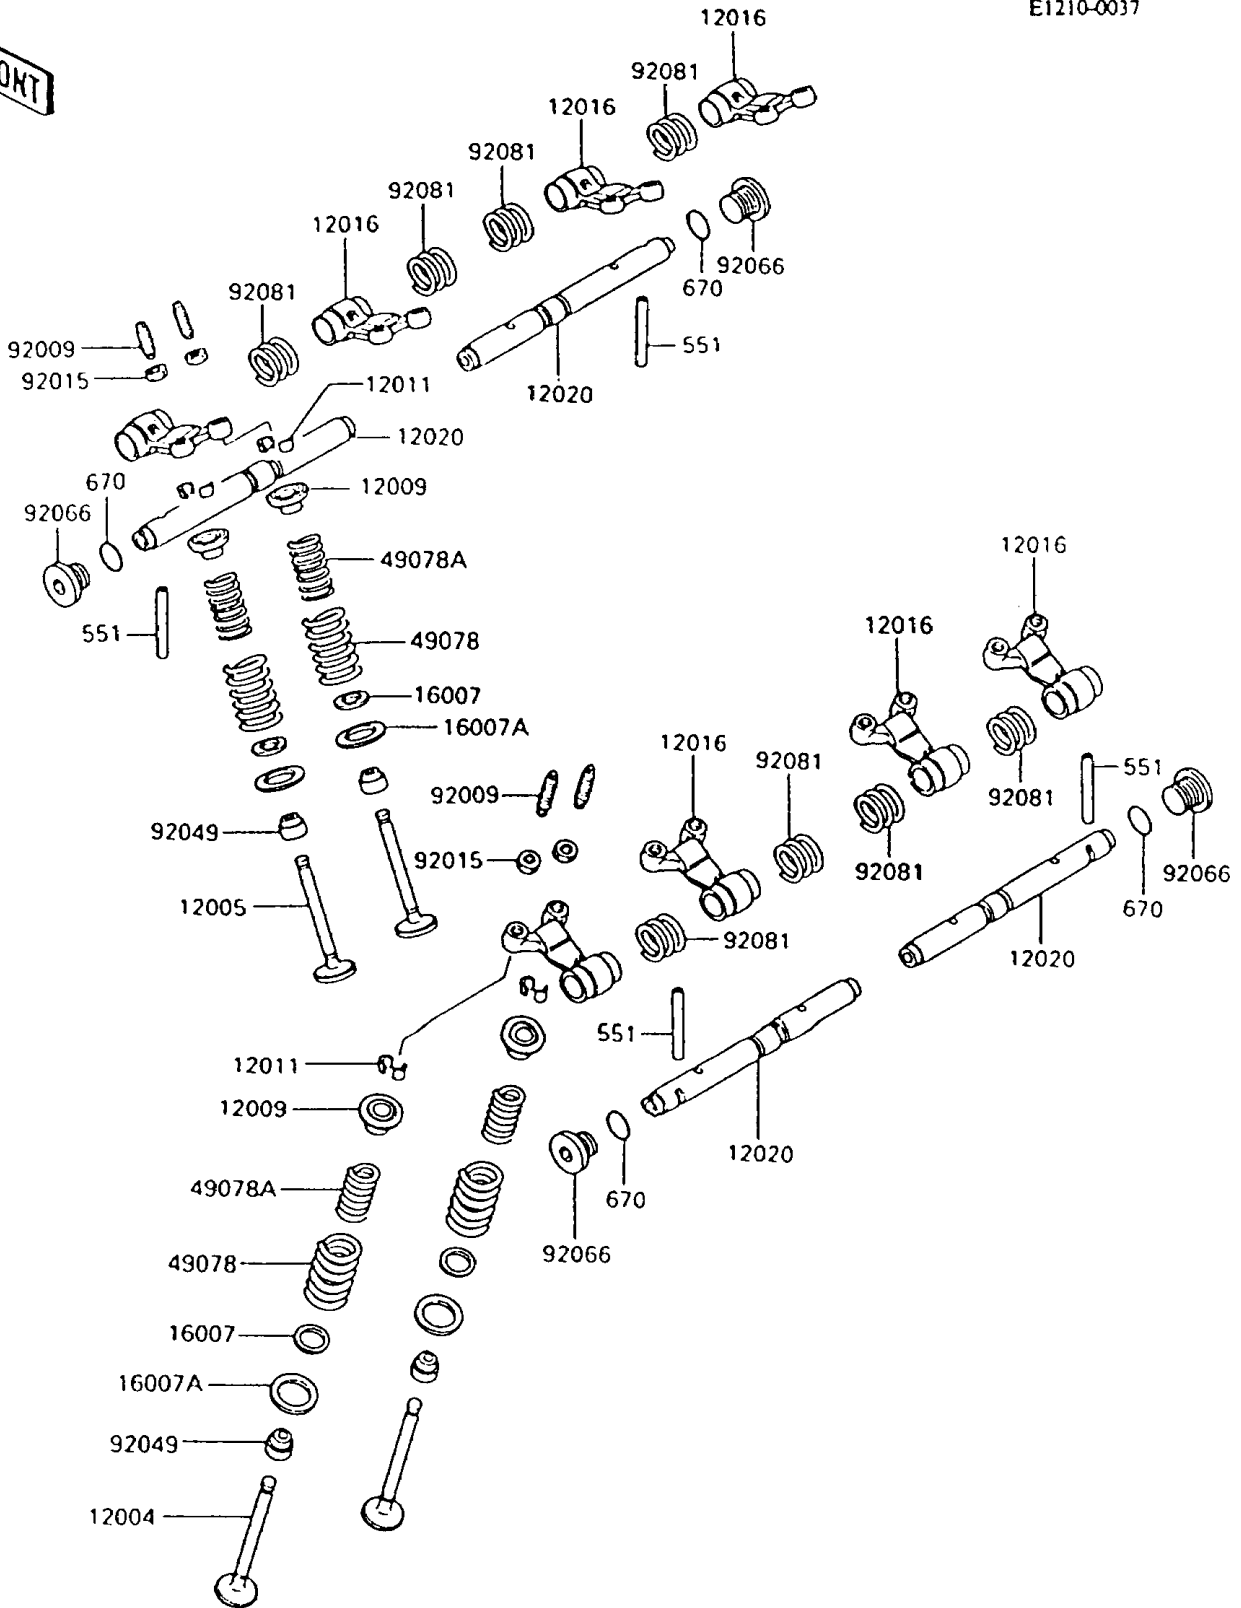

1996 Ninja[®] 600R PARTS DIAGRAM

Valve(s)

E1210-0037

1996 Ninja® 600R PARTS LIST

Valve(s)

ITEM NAME	PART NUMBER	QUANTITY
VALVE-INTAKE (Ref # 12004)	12004-1075	8
VALVE-EXHAUST (Ref # 12005)	12005-1062	8
RETAINER-VALVE SPRING (Ref # 12009)	12009-1060	16
COLLET (Ref # 12011)	12011-1051	32
ARM-ROCKER (Ref # 12016)	12016-1062	8
SHAFT-ROCKER (Ref # 12020)	12020-1058	4
SEAT-SPRING,12.1X16.2X0.5 (Ref # 16007)	16007-1177	16
SEAT-SPRING,17.5X23.8X0.5 (Ref # 16007A)	16007-1178	16
SPRING-ENGINE VALVE,OUTER (Ref # 49078)	49078-1060	16
SPRING-ENGINE VALVE,INNER (Ref # 49078A)	49078-1061	16
SCREW,VALVE ADJUST (Ref # 92009)	92009-1109	16
NUT,5MM (Ref # 92015)	92015-1529	16
SEAL-OIL,VSB58.558 (Ref # 92049)	92049-1218	16
PLUG,14X11.5 (Ref # 92066)	92066-1192	4
SPRING,ROCKER ARM (Ref # 92081)	92081-1636	8
PIN-DOWEL (Ref # 551)	551A0540	4
O RING,15MM (Ref # 670)	670B2015	4