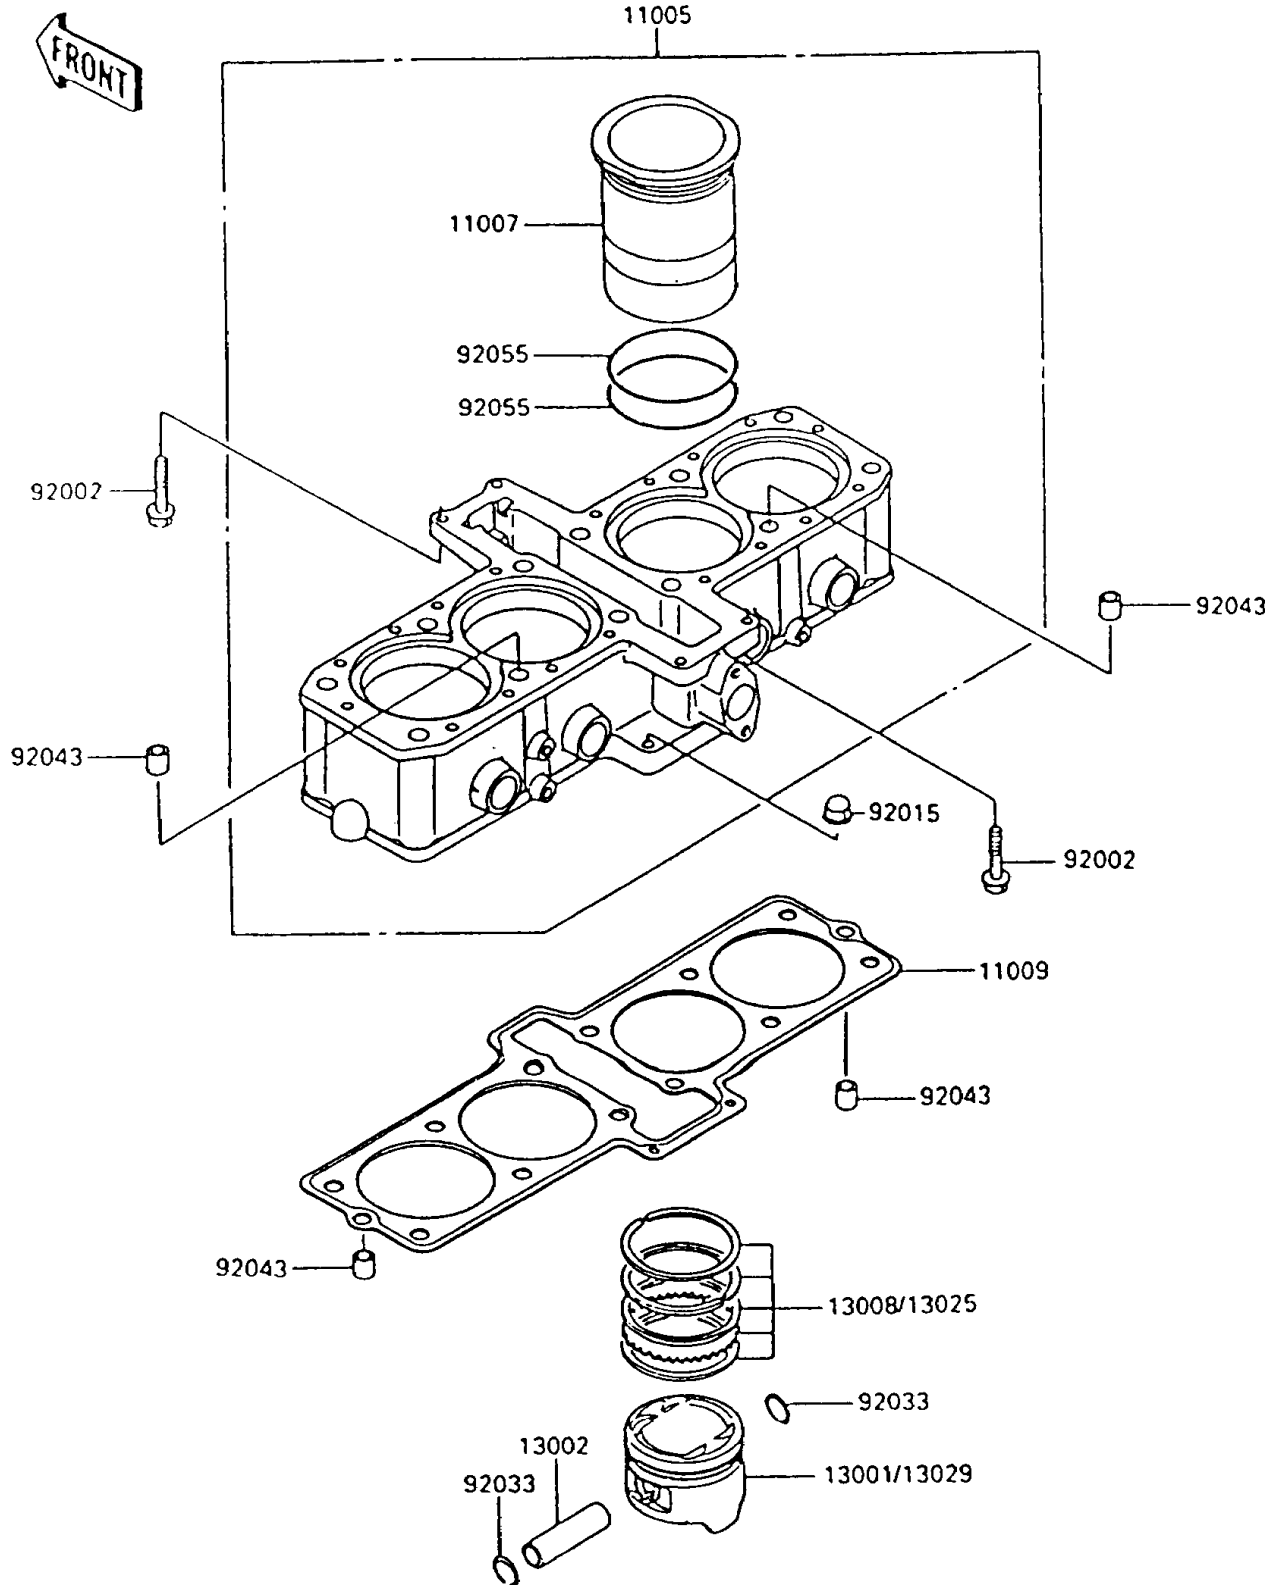

1996 Ninja® 600R PARTS DIAGRAM

Cylinder/Piston(s)

E1120-0076

1996 Ninja® 600R PARTS LIST

Cylinder/Piston(s)

ITEM NAME	PART NUMBER	QUANTITY
CYLINDER-ENGINE (Ref # 11005)	11005-1493	1
LINER-CYLINDER (Ref # 11007)	11007-1086	4
GASKET,CYLINDER BASE (Ref # 11009)	11009-1578	1
PISTON-ENGINE,STD (Ref # 13001)	13001-1254	4
PIN-PISTON (Ref # 13002)	13002-1003	4
RING-SET-PISTON,STD (Ref # 13008)	13008-1088	4
RING-SET-PISTON L,O/S 0.50 (Ref # 13025)	13025-1086	4
PISTON-ENGINE L,O/S 0.50 (Ref # 13029)	13029-1164	4
BOLT,6X28 (Ref # 92002)	92002-1104	4
NUT,CAP,6MM,BLACK (Ref # 92015)	92015-1170	2
RING-SNAP,PISTON PIN (Ref # 92033)	92033-1161	8
PIN,8.2X10X14 (Ref # 92043)	92043-1264	4
RING-O,66.5MM (Ref # 92055)	92055-1287	8