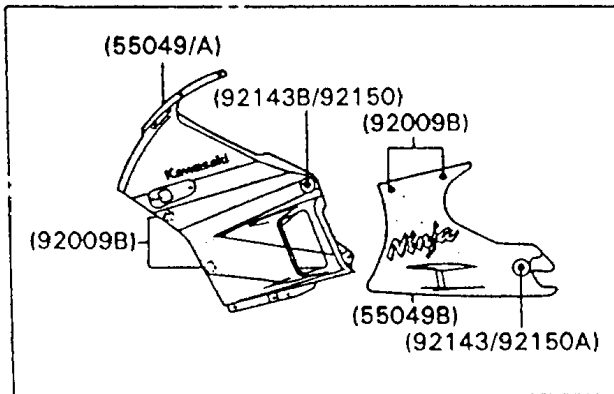

# 1994 Ninja® 600R PARTS DIAGRAM

Cowling

## Cowling

ITEM NAME	PART NUMBER	QUANTITY
BRACKET,COWLING (Ref # 11045)	11045-1538	1
COVER,HEAD LAMP,EBONY (Ref # 14024)	14024-1408-H8	1
COVER,COWLING,INNER,RH (Ref # 14024A)	14024-1538	1
COVER,TRIM END (Ref # 14025)	14025-1756	2
WINDSHIELD (Ref # 39154)	39154-1107	1
TRIM,WINDSHIELD (Ref # 53044)	53044-1130	1
TRIM,COWLING,LH (Ref # 53044A)	53044-1193	1
TRIM,COWLING,RH (Ref # 53044B)	53044-1194	1
TRIM (Ref # 53044C)	53044-1198	1
COWLING.,UPP,LH,EBONY (Ref # 55049)	55049-5165-H8	1
COWLING.,UPP,RH,EBONY (Ref # 55049A)	55049-5166-H8	1
COWLING.,LWR,EBONY/GRAY (Ref # 55049B)	55049-5167-VL	1
MIRROR-ASSY,LH (Ref # 56001)	56001-1319	1
MIRROR-ASSY,RH (Ref # 56001A)	56001-1320	1
SCREW,6X14 (Ref # 92009)	92009-1288	4
SCREW,5X16 (Ref # 92009A)	92009-1654	6
SCREW,5X20 (Ref # 92009B)	92009-1656	8
NUT,CAP,8MM,BLACK (Ref # 92015)	92015-1174	1
NUT,WELL,5MM (Ref # 92015A)	92015-1640	10
NUT,5MM (Ref # 92015B)	92015-1710	4
WASHER,NYLON,5.3X11.5X1.5 (Ref # 92022)	92022-1521	6
WASHER,6.5X16X1.0 (Ref # 92022A)	92022-1654	2
GROMMET (Ref # 92071)	92071-056	2
DAMPER (Ref # 92075)	92075-1634	2
DAMPER,MIRROR (Ref # 92075A)	92075-1929	2
DAMPER (Ref # 92075B)	92075-1936	2
COLLAR,L=6.5,BLACK (Ref # 92143)	92143-1086	2
COLLAR,L=19.6 (Ref # 92143A)	92143-1100	2
COLLAR,BLACK (Ref # 92143B)	92143-1226	2

## Cowling

ITEM NAME	PART NUMBER	QUANTITY
BOLT,SOCKET,6X18 (Ref # 92150)	92150-1553	2
BOLT,SOCKET,6X30 (Ref # 92150A)	92150-1554	2
BOLT-FLANGED,8X12,BLACK (Ref # 130)	130C0812	2
SCREW-CSK-CROS,6X30 (Ref # 221)	221C0630	4