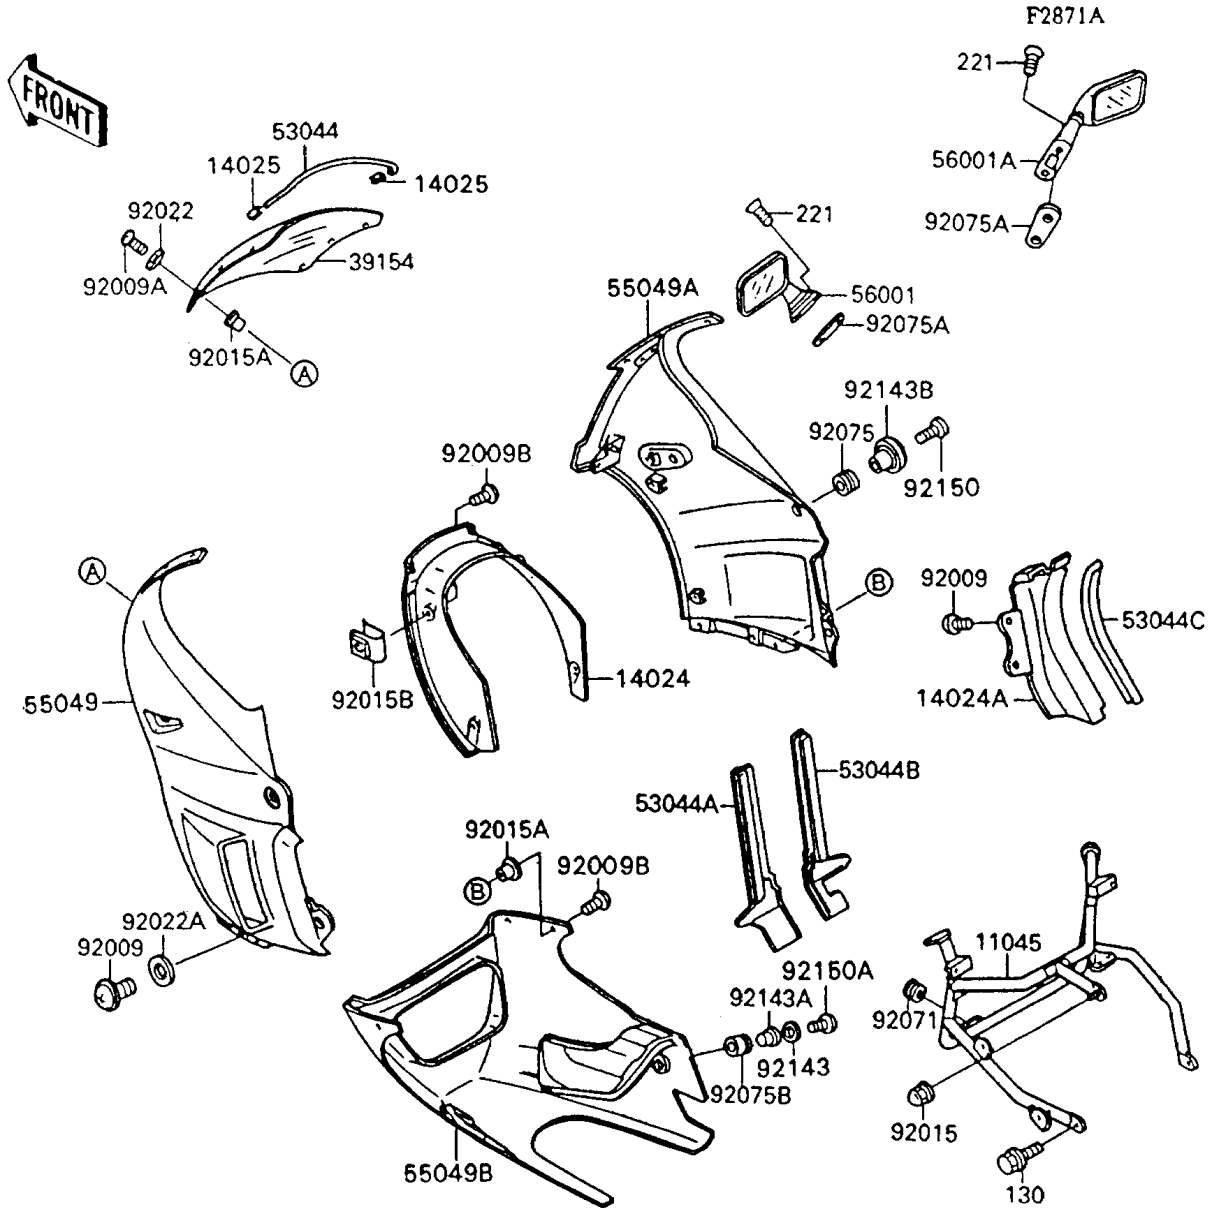

# 1994 Ninja® 600R PARTS DIAGRAM

Cowling

# 1994 Ninja® 600R PARTS LIST

## Cowling

ITEM NAME	PART NUMBER	QUANTITY
BRACKET,COWLING (Ref # 11045)	11045-1538	1
COVER,HEAD LAMP,EBONY (Ref # 14024)	14024-1408-H8	1
COVER,COWLING,INNER,RH (Ref # 14024A)	14024-1538	1
COVER,TRIM END (Ref # 14025)	14025-1756	2
WINDSHIELD (Ref # 39154)	39154-1107	1
TRIM,WINDSHIELD (Ref # 53044)	53044-1130	1
TRIM,COWLING,LH (Ref # 53044A)	53044-1193	1
TRIM,COWLING,RH (Ref # 53044B)	53044-1194	1
TRIM (Ref # 53044C)	53044-1198	1
COWLING.,UPP,LH,EBONY (Ref # 55049)	55049-5165-H8	1
COWLING.,UPP,RH,EBONY (Ref # 55049A)	55049-5166-H8	1
COWLING.,LWR,EBONY/GRAY (Ref # 55049B)	55049-5167-VL	1
MIRROR-ASSY,LH (Ref # 56001)	56001-1319	1
MIRROR-ASSY,RH (Ref # 56001A)	56001-1320	1
SCREW,6X14 (Ref # 92009)	92009-1288	4
SCREW,5X16 (Ref # 92009A)	92009-1654	6
SCREW,5X20 (Ref # 92009B)	92009-1656	8
NUT,CAP,8MM,BLACK (Ref # 92015)	92015-1174	1
NUT,WELL,5MM (Ref # 92015A)	92015-1640	10
NUT,5MM (Ref # 92015B)	92015-1710	4
WASHER,NYLON,5.3X11.5X1.5 (Ref # 92022)	92022-1521	6
WASHER,6.5X16X1.0 (Ref # 92022A)	92022-1654	2
GROMMET (Ref # 92071)	92071-056	2
DAMPER (Ref # 92075)	92075-1634	2
DAMPER,MIRROR (Ref # 92075A)	92075-1929	2
DAMPER (Ref # 92075B)	92075-1936	2
COLLAR,L=6.5,BLACK (Ref # 92143)	92143-1086	2
COLLAR,L=19.6 (Ref # 92143A)	92143-1100	2
COLLAR,BLACK (Ref # 92143B)	92143-1226	2

## Cowling

ITEM NAME	PART NUMBER	QUANTITY
BOLT,SOCKET,6X18 (Ref # 92150)	92150-1553	2
BOLT,SOCKET,6X30 (Ref # 92150A)	92150-1554	2
BOLT-FLANGED,8X12,BLACK (Ref # 130)	130C0812	2
SCREW-CSK-CROS,6X30 (Ref # 221)	221C0630	4