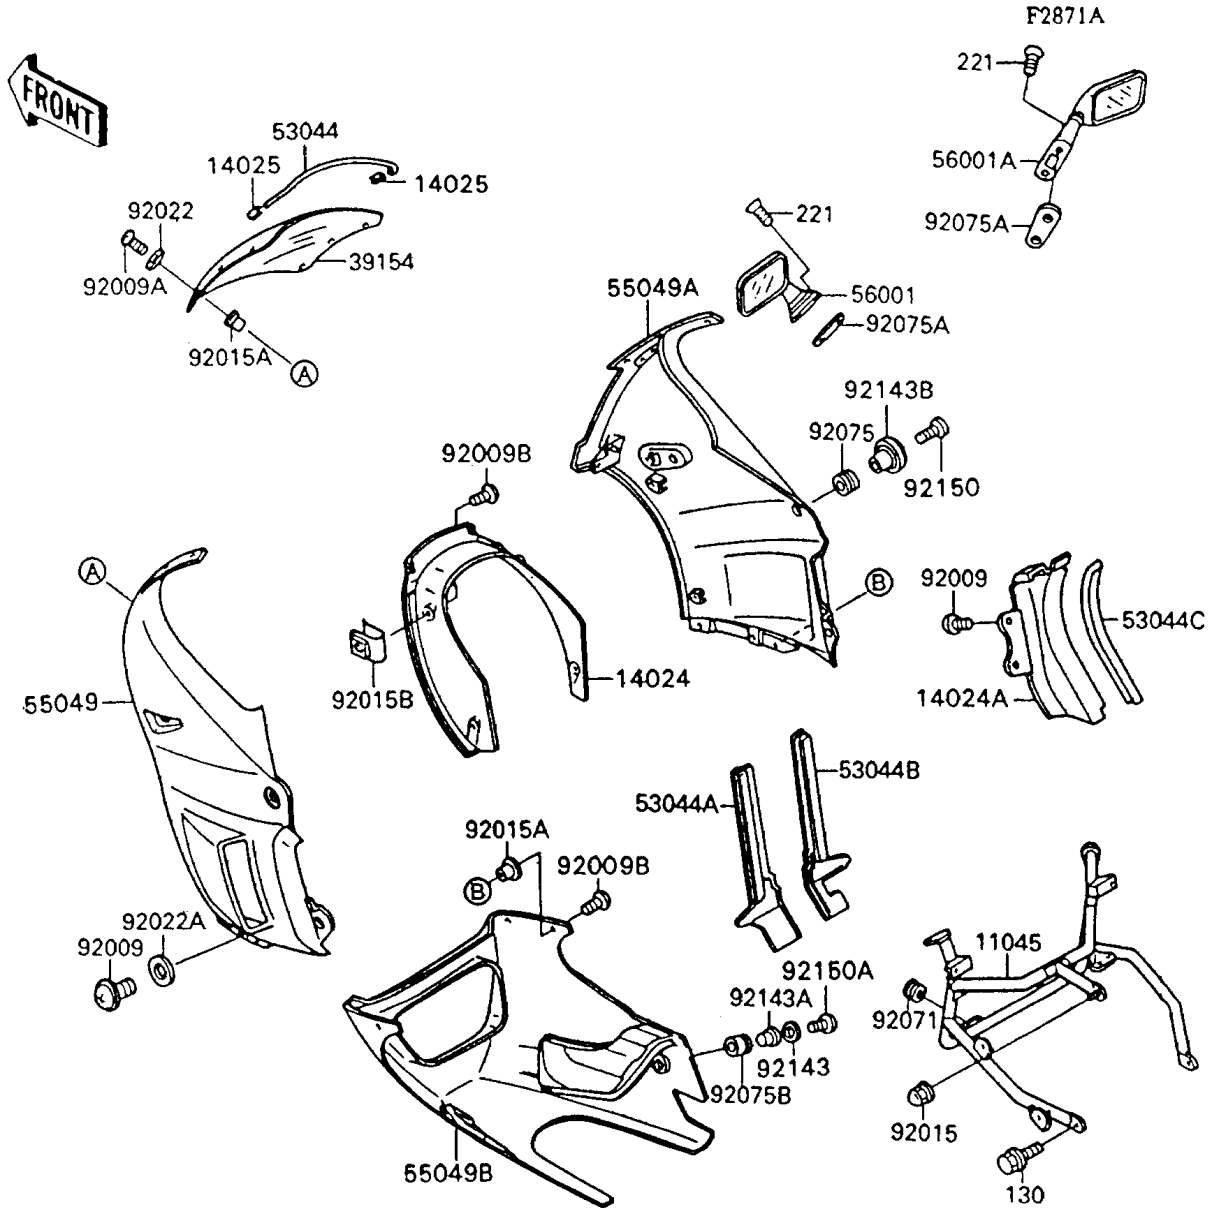

1993 Ninja® 600R PARTS DIAGRAM

Cowling

1993 Ninja® 600R PARTS LIST

Cowling

ITEM NAME	PART NUMBER	QUANTITY
BRACKET,COWLING (Ref # 11045)	11045-1538	1
COVER,HEAD LAMP,EBONY (Ref # 14024)	14024-1408-H8	1
COVER,COWLING,INNER,RH (Ref # 14024A)	14024-1538	1
COVER,TRIM END (Ref # 14025)	14025-1756	2
WINDSHIELD (Ref # 39154)	39154-1107	1
TRIM,WINDSHIELD (Ref # 53044)	53044-1130	1
TRIM,COWLING,LH (Ref # 53044A)	53044-1193	1
TRIM,COWLING,RH (Ref # 53044B)	53044-1194	1
TRIM (Ref # 53044C)	53044-1198	1
COWLING.,UPP,LH,EBONY (Ref # 55049)	55049-5165-H8	1
COWLING.,UPP,RH,EBONY (Ref # 55049A)	55049-5166-H8	1
COWLING.,LWR,EBONY/GRAY (Ref # 55049B)	55049-5167-VL	1
MIRROR-ASSY,LH (Ref # 56001)	56001-1319	1
MIRROR-ASSY,RH (Ref # 56001A)	56001-1320	1
SCREW,6X14 (Ref # 92009)	92009-1288	4
SCREW,5X16 (Ref # 92009A)	92009-1654	6
SCREW,5X20 (Ref # 92009B)	92009-1656	8
NUT,CAP,8MM,BLACK (Ref # 92015)	92015-1174	1
NUT,WELL,5MM (Ref # 92015A)	92015-1640	10
NUT,5MM (Ref # 92015B)	92015-1710	4
WASHER,NYLON,5.3X11.5X1.5 (Ref # 92022)	92022-1521	6
WASHER,6.5X16X1.0 (Ref # 92022A)	92022-1654	2
GROMMET (Ref # 92071)	92071-056	2
DAMPER (Ref # 92075)	92075-1634	2
DAMPER,MIRROR (Ref # 92075A)	92075-1929	2
DAMPER (Ref # 92075B)	92075-1936	2
COLLAR,L=6.5,BLACK (Ref # 92143)	92143-1086	2
COLLAR,L=19.6 (Ref # 92143A)	92143-1100	2
COLLAR,BLACK (Ref # 92143B)	92143-1226	2

1993 Ninja® 600R PARTS LIST

Cowling

ITEM NAME	PART NUMBER	QUANTITY
BOLT,SOCKET,6X18 (Ref # 92150)	92150-1553	2
BOLT,SOCKET,6X30 (Ref # 92150A)	92150-1554	2
BOLT-FLANGED,8X12,BLACK (Ref # 130)	130C0812	2
SCREW-CSK-CROS,6X30 (Ref # 221)	221C0630	4