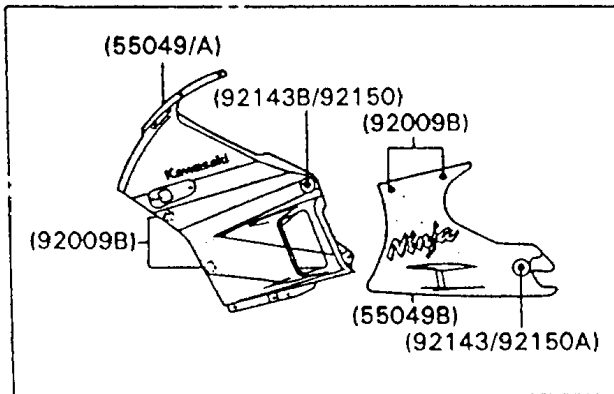

1993 Ninja® 600R PARTS DIAGRAM

Cowling

1993 Ninja® 600R PARTS LIST

Cowling

ITEM NAME	PART NUMBER	QUANTITY
BRACKET,COWLING (Ref # 11045)	11045-1538	1
COVER,HEAD LAMP,EBONY (Ref # 14024)	14024-1408-H8	1
COVER,COWLING,INNER,RH (Ref # 14024A)	14024-1538	1
COVER,TRIM END (Ref # 14025)	14025-1756	2
WINDSHIELD (Ref # 39154)	39154-1107	1
TRIM,WINDSHIELD (Ref # 53044)	53044-1130	1
TRIM,COWLING,LH (Ref # 53044A)	53044-1193	1
TRIM,COWLING,RH (Ref # 53044B)	53044-1194	1
TRIM (Ref # 53044C)	53044-1198	1
COWLING.,UPP,LH,EBONY (Ref # 55049)	55049-5165-H8	1
COWLING.,UPP,RH,EBONY (Ref # 55049A)	55049-5166-H8	1
COWLING.,LWR,EBONY/GRAY (Ref # 55049B)	55049-5167-VL	1
MIRROR-ASSY,LH (Ref # 56001)	56001-1319	1
MIRROR-ASSY,RH (Ref # 56001A)	56001-1320	1
SCREW,6X14 (Ref # 92009)	92009-1288	4
SCREW,5X16 (Ref # 92009A)	92009-1654	6
SCREW,5X20 (Ref # 92009B)	92009-1656	8
NUT,CAP,8MM,BLACK (Ref # 92015)	92015-1174	1
NUT,WELL,5MM (Ref # 92015A)	92015-1640	10
NUT,5MM (Ref # 92015B)	92015-1710	4
WASHER,NYLON,5.3X11.5X1.5 (Ref # 92022)	92022-1521	6
WASHER,6.5X16X1.0 (Ref # 92022A)	92022-1654	2
GROMMET (Ref # 92071)	92071-056	2
DAMPER (Ref # 92075)	92075-1634	2
DAMPER,MIRROR (Ref # 92075A)	92075-1929	2
DAMPER (Ref # 92075B)	92075-1936	2
COLLAR,L=6.5,BLACK (Ref # 92143)	92143-1086	2
COLLAR,L=19.6 (Ref # 92143A)	92143-1100	2
COLLAR,BLACK (Ref # 92143B)	92143-1226	2

1993 Ninja® 600R PARTS LIST

Cowling

ITEM NAME	PART NUMBER	QUANTITY
BOLT,SOCKET,6X18 (Ref # 92150)	92150-1553	2
BOLT,SOCKET,6X30 (Ref # 92150A)	92150-1554	2
BOLT-FLANGED,8X12,BLACK (Ref # 130)	130C0812	2
SCREW-CSK-CROS,6X30 (Ref # 221)	221C0630	4