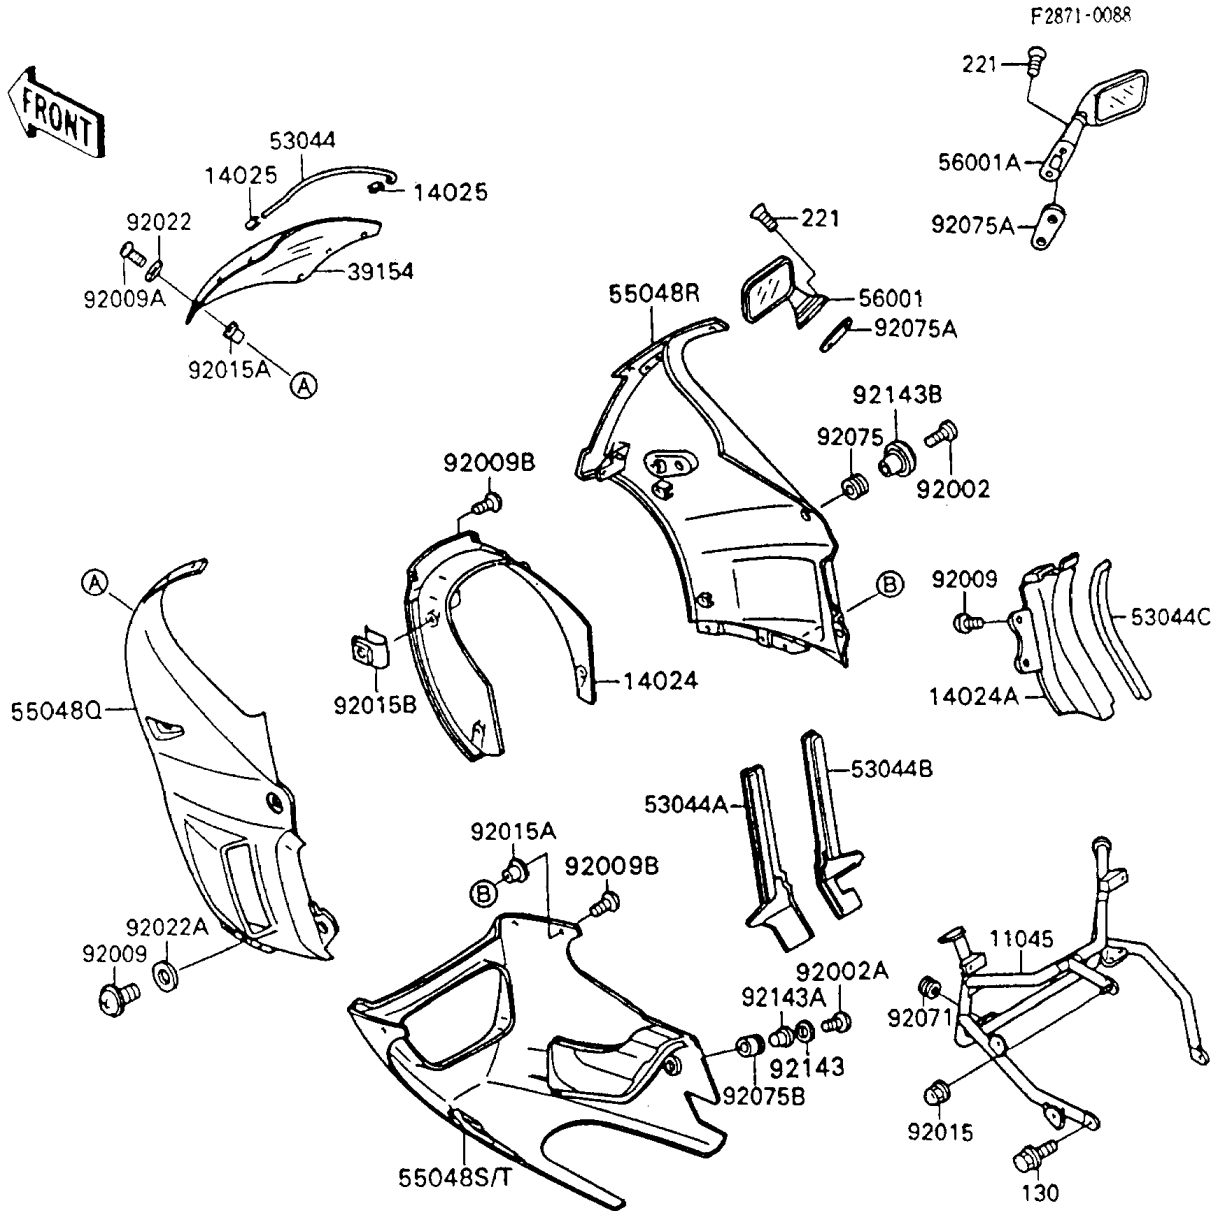

1991 Ninja® 600R PARTS DIAGRAM

Cowling

1991 Ninja® 600R PARTS LIST

Cowling

ITEM NAME	PART NUMBER	QUANTITY
BRACKET,COWLING (Ref # 11045)	11045-1538	1
COVER,HEAD LAMP,EBONY (Ref # 14024)	14024-1408-H8	1
COVER,COWLING,INNER,RH (Ref # 14024A)	14024-1538	1
COVER,TRIM END (Ref # 14025)	14025-1756	1
WINDSHIELD (Ref # 39154)	39154-1107	1
TRIM,WINDSHIELD (Ref # 53044)	53044-1130	1
TRIM,COWLING,LH (Ref # 53044A)	53044-1193	1
TRIM,COWLING,RH (Ref # 53044B)	53044-1194	1
TRIM (Ref # 53044C)	53044-1198	1
COWLING.,UPP,LH,EBONY (Ref # 55048Q)	55048-5330-H8	1
COWLING.,UPP,RH,EBONY (Ref # 55048R)	55048-5331-H8	1
COWLING.,LWR,P.G.GRAY (Ref # 55048T)	55048-5332-T8	1
MIRROR-ASSY,LH (Ref # 56001)	56001-1317	1
MIRROR-ASSY,RH (Ref # 56001A)	56001-1318	1
BOLT,SOCKET,6X18,BLACK (Ref # 92002)	92002-1514	1
BOLT,SOCKET,6X30,BLACK (Ref # 92002A)	92002-1954	1
SCREW,6X14 (Ref # 92009)	92009-1288	1
SCREW,5X16,BLACK (Ref # 92009A)	92009-1301	1
SCREW,5X20,BLACK (Ref # 92009B)	92009-1453	1
NUT,CAP,8MM,BLACK (Ref # 92015)	92015-1174	1
NUT,WELL,5MM (Ref # 92015A)	92015-1640	1
NUT,5MM (Ref # 92015B)	92015-1710	1
WASHER,NYLON,5.3X11.5X1.5 (Ref # 92022)	92022-1521	1
WASHER,6.5X16X1.0 (Ref # 92022A)	92022-1654	1
GROMMET (Ref # 92071)	92071-056	1
DAMPER (Ref # 92075)	92075-1634	1
DAMPER,MIRROR (Ref # 92075A)	92075-1929	1
DAMPER (Ref # 92075B)	92075-1936	1
COLLAR,L=6.5,BLACK (Ref # 92143)	92143-1086	1

1991 Ninja® 600R PARTS LIST

Cowling

ITEM NAME	PART NUMBER	QUANTITY
COLLAR,L=19.6 (Ref # 92143A)	92143-1100	1
COLLAR,BLACK (Ref # 92143B)	92143-1226	1
BOLT-FLANGED,8X12,BLACK (Ref # 130)	130C0812	1
SCREW-CSK-CROS,6X30 (Ref # 221)	221C0630	1