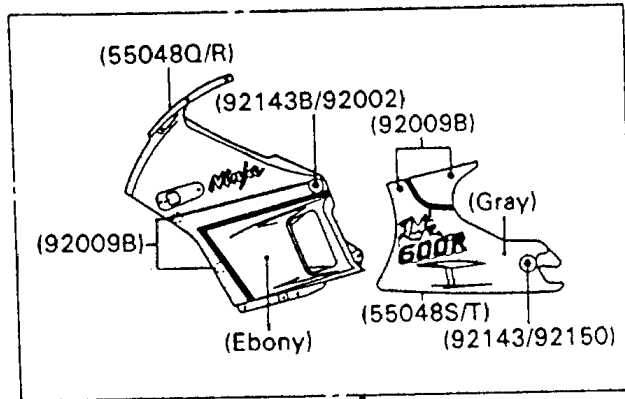

1991 Ninja® 600R PARTS DIAGRAM

Cowling

1991 Ninja® 600R PARTS LIST

Cowling

ITEM NAME	PART NUMBER	QUANTITY
BRACKET,COWLING (Ref # 11045)	11045-1538	1
COVER,HEAD LAMP,EBONY (Ref # 14024)	14024-1408-H8	1
COVER,COWLING,INNER,RH (Ref # 14024A)	14024-1538	1
COVER,TRIM END (Ref # 14025)	14025-1756	1
WINDSHIELD (Ref # 39154)	39154-1107	1
TRIM,WINDSHIELD (Ref # 53044)	53044-1130	1
TRIM,COWLING,LH (Ref # 53044A)	53044-1193	1
TRIM,COWLING,RH (Ref # 53044B)	53044-1194	1
TRIM (Ref # 53044C)	53044-1198	1
COWLING.,UPP,LH,EBONY (Ref # 55048Q)	55048-5330-H8	1
COWLING.,UPP,RH,EBONY (Ref # 55048R)	55048-5331-H8	1
COWLING.,LWR,P.G.GRAY (Ref # 55048T)	55048-5332-T8	1
MIRROR-ASSY,LH (Ref # 56001)	56001-1317	1
MIRROR-ASSY,RH (Ref # 56001A)	56001-1318	1
BOLT,SOCKET,6X18,BLACK (Ref # 92002)	92002-1514	1
BOLT,SOCKET,6X30,BLACK (Ref # 92002A)	92002-1954	1
SCREW,6X14 (Ref # 92009)	92009-1288	1
SCREW,5X16,BLACK (Ref # 92009A)	92009-1301	1
SCREW,5X20,BLACK (Ref # 92009B)	92009-1453	1
NUT,CAP,8MM,BLACK (Ref # 92015)	92015-1174	1
NUT,WELL,5MM (Ref # 92015A)	92015-1640	1
NUT,5MM (Ref # 92015B)	92015-1710	1
WASHER,NYLON,5.3X11.5X1.5 (Ref # 92022)	92022-1521	1
WASHER,6.5X16X1.0 (Ref # 92022A)	92022-1654	1
GROMMET (Ref # 92071)	92071-056	1
DAMPER (Ref # 92075)	92075-1634	1
DAMPER,MIRROR (Ref # 92075A)	92075-1929	1
DAMPER (Ref # 92075B)	92075-1936	1
COLLAR,L=6.5,BLACK (Ref # 92143)	92143-1086	1

1991 Ninja® 600R PARTS LIST

Cowling

ITEM NAME	PART NUMBER	QUANTITY
COLLAR,L=19.6 (Ref # 92143A)	92143-1100	1
COLLAR,BLACK (Ref # 92143B)	92143-1226	1
BOLT-FLANGED,8X12,BLACK (Ref # 130)	130C0812	1
SCREW-CSK-CROS,6X30 (Ref # 221)	221C0630	1