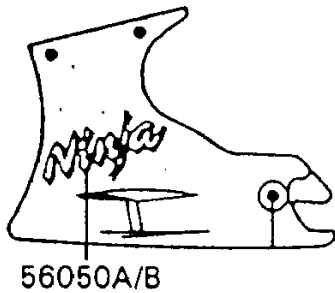

# 1993 Ninja® 600R PARTS DIAGRAM

Decals(Ebony)

F2861A

## 1993 Ninja® 600R PARTS LIST

Decals(Ebony)

ITEM NAME	PART NUMBER	QUANTITY
MARK,KAWASAKI (Ref # 56050)	56050-1897	2
MARK,NINJA,LWR COWLING,LH (Ref # 56050A)	56050-1898	1
MARK,NINJA,LWR COWLING,RH (Ref # 56050B)	56050-1899	1
PATTERN,FUEL TANK,LH (Ref # 56060)	56060-1465	1
PATTERN,FUEL TANK,RH (Ref # 56060A)	56060-1466	1
PATTERN,SIDE COVER,LH (Ref # 56060B)	56060-1467	1
PATTERN,SIDE COVER,RH (Ref # 56060C)	56060-1468	1
PATTERN,SEAT COVER,LH (Ref # 56060D)	56060-1469	1
PATTERN,SEAT COVER,RH (Ref # 56060E)	56060-1470	1
PATTERN,UPP COWLING,UPP,LH (Ref # 56060F)	56060-1471	1
PATTERN,UPP COWLING,UPP,RH (Ref # 56060G)	56060-1472	1
PATTERN,UPP COWLING,CNT,LH (Ref # 56060H)	56060-1473	1
PATTERN,UPP COWLING,CNT,RH (Ref # 56060I)	56060-1474	1
PATTERN,UPP COWLING,LWR,LH (Ref # 56060J)	56060-1475	1
PATTERN,UPP COWLING,LWR,RH (Ref # 56060K)	56060-1476	1