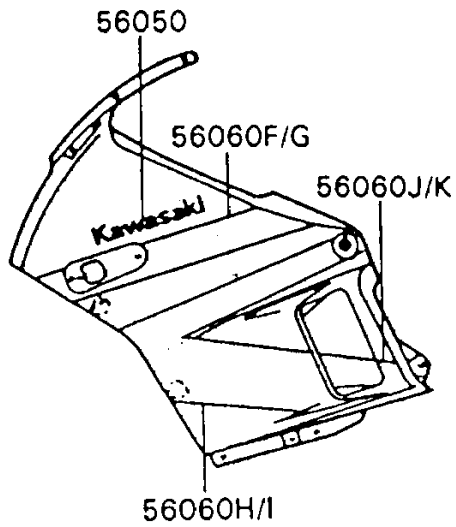

# 1993 Ninja® 600R PARTS DIAGRAM

Decals(Ebony)

F2861A

## 1993 Ninja® 600R PARTS LIST

Decals(Ebony)

ITEM NAME	PART NUMBER	QUANTITY
MARK,KAWASAKI (Ref # 56050)	56050-1897	2
MARK,NINJA,LWR COWLING,LH (Ref # 56050A)	56050-1898	1
MARK,NINJA,LWR COWLING,RH (Ref # 56050B)	56050-1899	1
PATTERN,FUEL TANK,LH (Ref # 56060)	56060-1465	1
PATTERN,FUEL TANK,RH (Ref # 56060A)	56060-1466	1
PATTERN,SIDE COVER,LH (Ref # 56060B)	56060-1467	1
PATTERN,SIDE COVER,RH (Ref # 56060C)	56060-1468	1
PATTERN,SEAT COVER,LH (Ref # 56060D)	56060-1469	1
PATTERN,SEAT COVER,RH (Ref # 56060E)	56060-1470	1
PATTERN,UPP COWLING,UPP,LH (Ref # 56060F)	56060-1471	1
PATTERN,UPP COWLING,UPP,RH (Ref # 56060G)	56060-1472	1
PATTERN,UPP COWLING,CNT,LH (Ref # 56060H)	56060-1473	1
PATTERN,UPP COWLING,CNT,RH (Ref # 56060I)	56060-1474	1
PATTERN,UPP COWLING,LWR,LH (Ref # 56060J)	56060-1475	1
PATTERN,UPP COWLING,LWR,RH (Ref # 56060K)	56060-1476	1