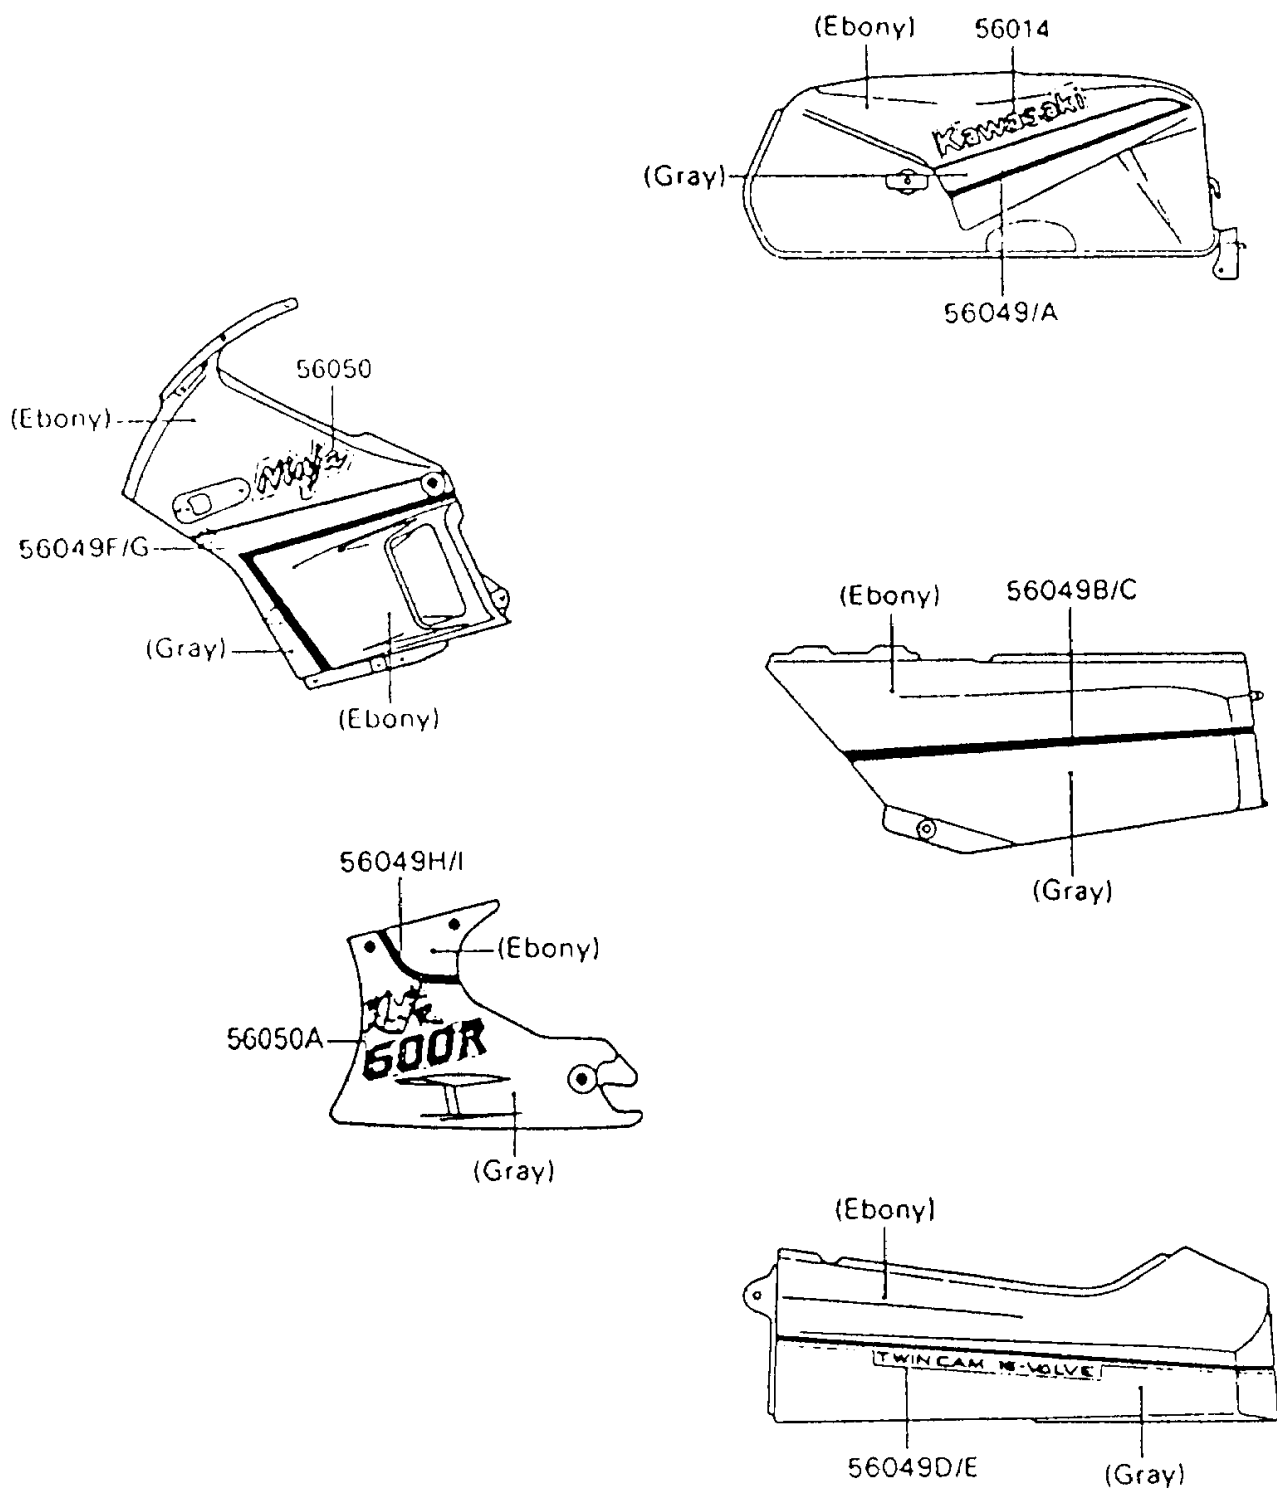

## 1992 Ninja® 600R PARTS DIAGRAM

Decals(Ebony/Gray)

F2861-0035

## 1992 Ninja® 600R PARTS LIST

Decals(Ebony/Gray)

ITEM NAME	PART NUMBER	QUANTITY
EMBLEM,FUEL TANK,KAWASAKI (Ref # 56014)	56014-1231	1
PATTERN,FUEL TANK,LH (Ref # 56049)	56049-1154	1
PATTERN,FUEL TANK,RH (Ref # 56049A)	56049-1155	1
PATTERN,SIDE COVER,LH (Ref # 56049B)	56049-1156	1
PATTERN,SIDE COVER,RH (Ref # 56049C)	56049-1157	1
PATTERN,SEAT COVER,LH (Ref # 56049D)	56049-1158	1
PATTERN,SEAT COVER,RH (Ref # 56049E)	56049-1159	1
PATTERN,UPP COWLING,LH (Ref # 56049F)	56049-1160	1
PATTERN,UPP COWLING,RH (Ref # 56049G)	56049-1161	1
PATTERN,LWR COWLING,RH (Ref # 56049H)	56049-1163	1
PATTERN,LWR COWLING,LH (Ref # 56049I)	56049-1313	1
MARK,NINJA (Ref # 56050)	56050-1163	1
MARK,NINJA/600R (Ref # 56050A)	56050-1392	1