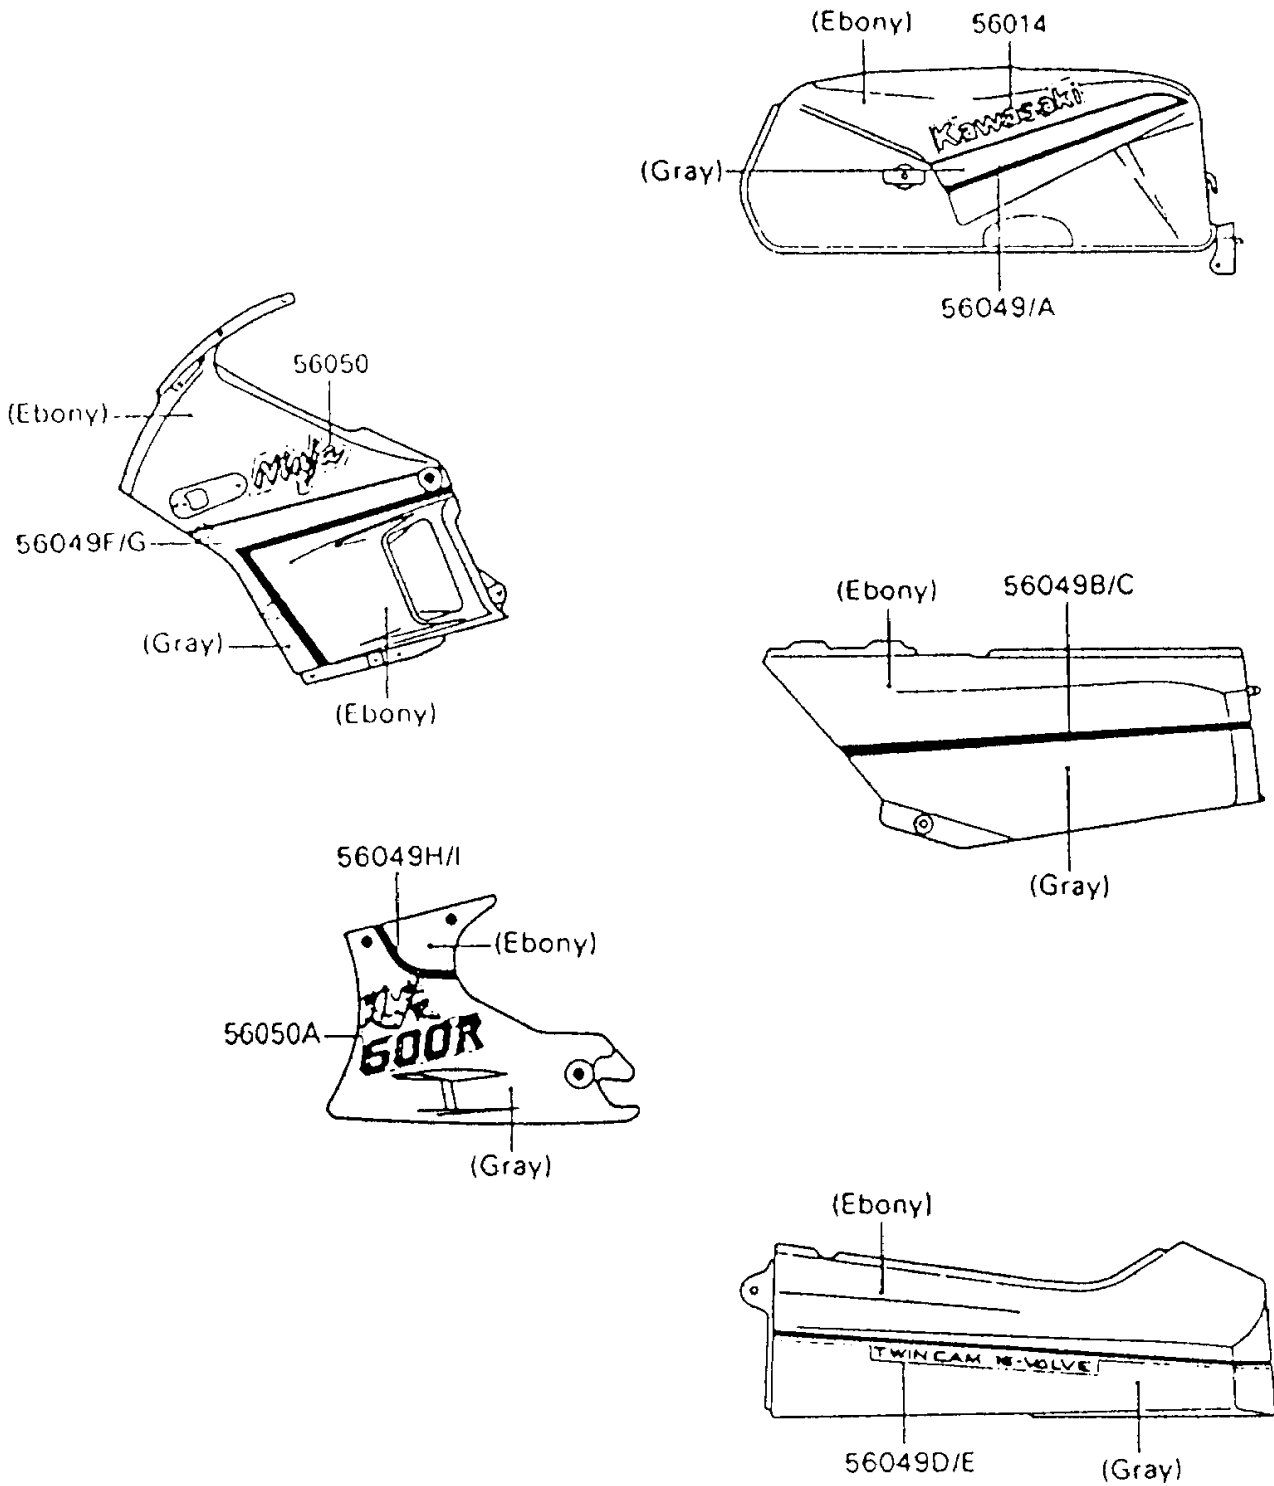

## 1991 Ninja® 600R PARTS DIAGRAM

Decals(Ebony/Gray)

F2861-0035

## 1991 Ninja® 600R PARTS LIST

Decals(Ebony/Gray)

| ITEM NAME                               | PART NUMBER | QUANTITY |
|---|-------------|----------|
| EMBLEM,FUEL TANK,KAWASAKI (Ref # 56014) | 56014-1231  | 1        |
| PATTERN,FUEL TANK,LH (Ref # 56049)      | 56049-1154  | 1        |
| PATTERN,FUEL TANK,RH (Ref # 56049A)     | 56049-1155  | 1        |
| PATTERN,SIDE COVER,LH (Ref # 56049B)    | 56049-1156  | 1        |
| PATTERN,SIDE COVER,RH (Ref # 56049C)    | 56049-1157  | 1        |
| PATTERN,SEAT COVER,LH (Ref # 56049D)    | 56049-1158  | 1        |
| PATTERN,SEAT COVER,RH (Ref # 56049E)    | 56049-1159  | 1        |
| PATTERN,UPP COWLING,LH (Ref # 56049F)   | 56049-1160  | 1        |
| PATTERN,UPP COWLING,RH (Ref # 56049G)   | 56049-1161  | 1        |
| PATTERN,LWR COWLING,RH (Ref # 56049H)   | 56049-1163  | 1        |
| PATTERN,LWR COWLING,LH (Ref # 56049I)   | 56049-1313  | 1        |
| MARK,NINJA (Ref # 56050)                | 56050-1163  | 1        |
| MARK,NINJA/600R (Ref # 56050A)          | 56050-1392  | 1        |