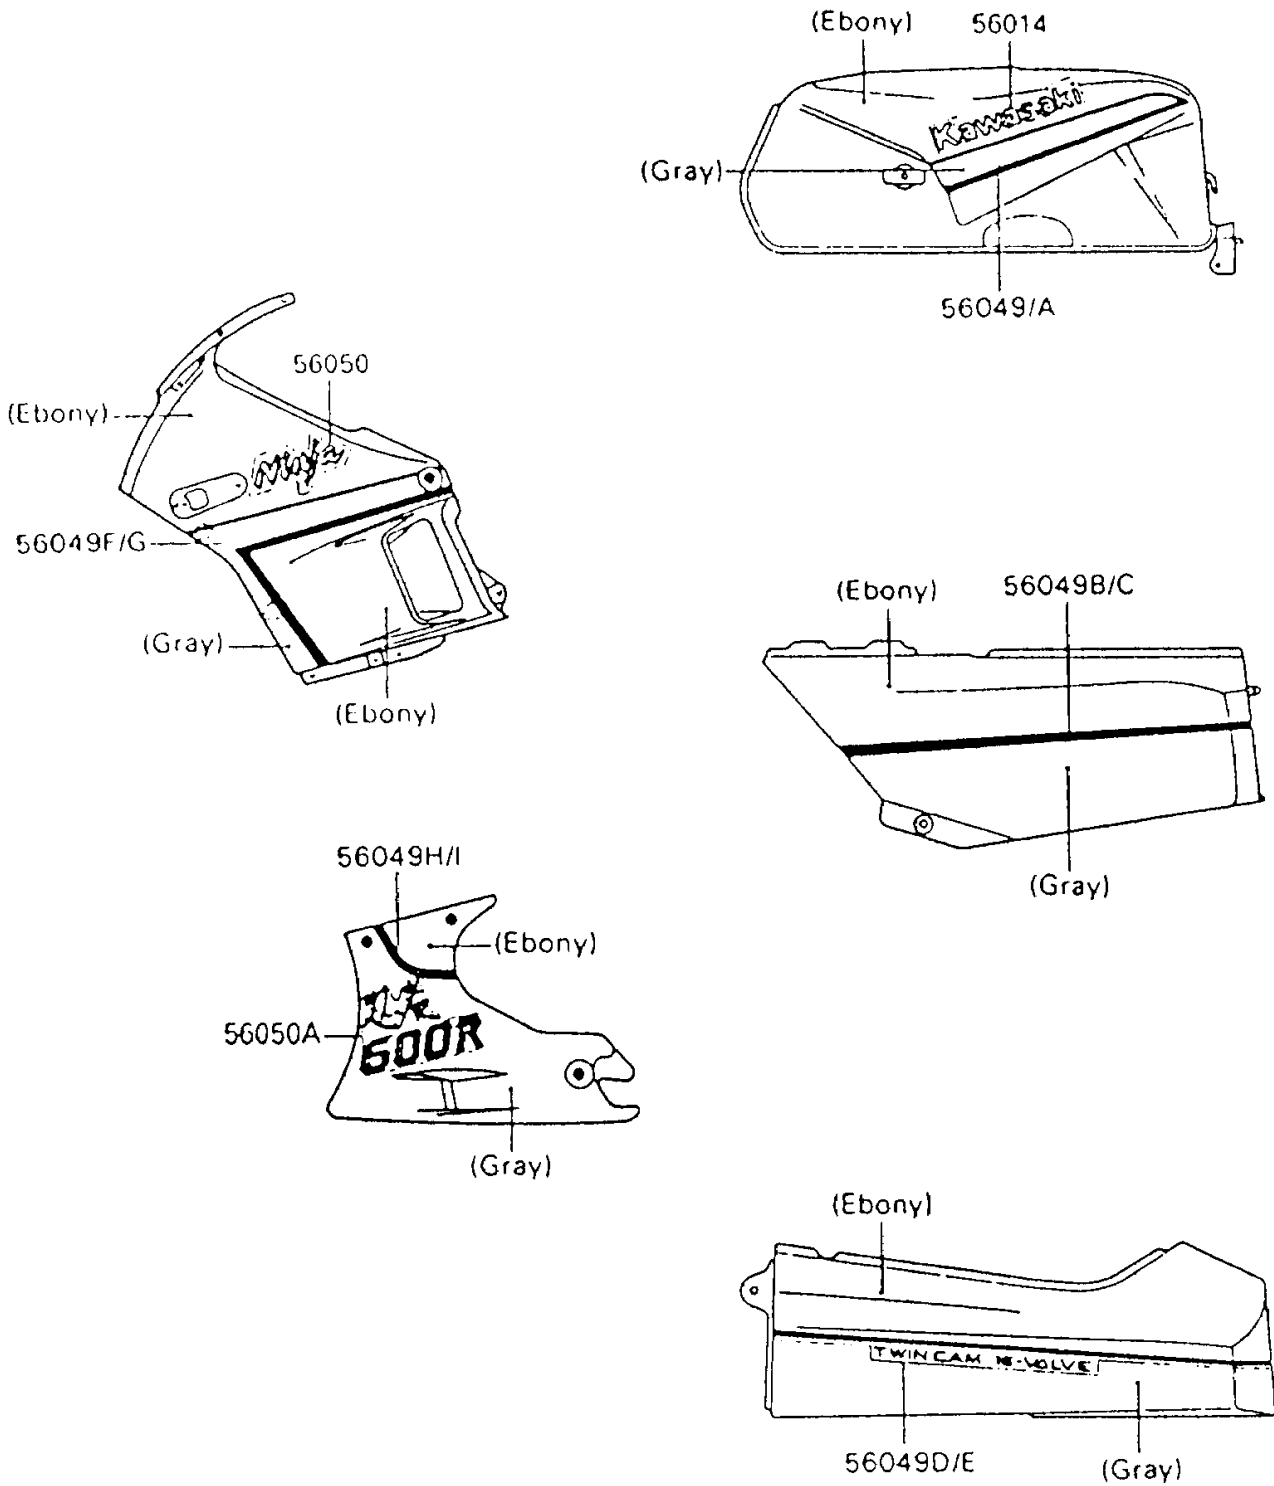

# 1990 Ninja® 600R PARTS DIAGRAM

Decals(Ebony/Gray)

F2861-0035

## 1990 Ninja® 600R PARTS LIST

Decals(Ebony/Gray)

ITEM NAME	PART NUMBER	QUANTITY
EMBLEM,FUEL TANK,KAWASAKI (Ref # 56014)	56014-1231	2
PATTERN,FUEL TANK,LH (Ref # 56049)	56049-1154	1
PATTERN,FUEL TANK,RH (Ref # 56049A)	56049-1155	1
PATTERN,SIDE COVER,LH (Ref # 56049B)	56049-1156	1
PATTERN,SIDE COVER,RH (Ref # 56049C)	56049-1157	1
PATTERN,SEAT COVER,LH (Ref # 56049D)	56049-1158	1
PATTERN,SEAT COVER,RH (Ref # 56049E)	56049-1159	1
PATTERN,UPP COWLING,LH (Ref # 56049F)	56049-1160	1
PATTERN,UPP COWLING,RH (Ref # 56049G)	56049-1161	1
PATTERN,LWR COWLING,RH (Ref # 56049H)	56049-1163	1
PATTERN,LWR COWLING,LH (Ref # 56049I)	56049-1313	1
MARK,NINJA (Ref # 56050)	56050-1163	2
MARK,NINJA/600R (Ref # 56050A)	56050-1392	2