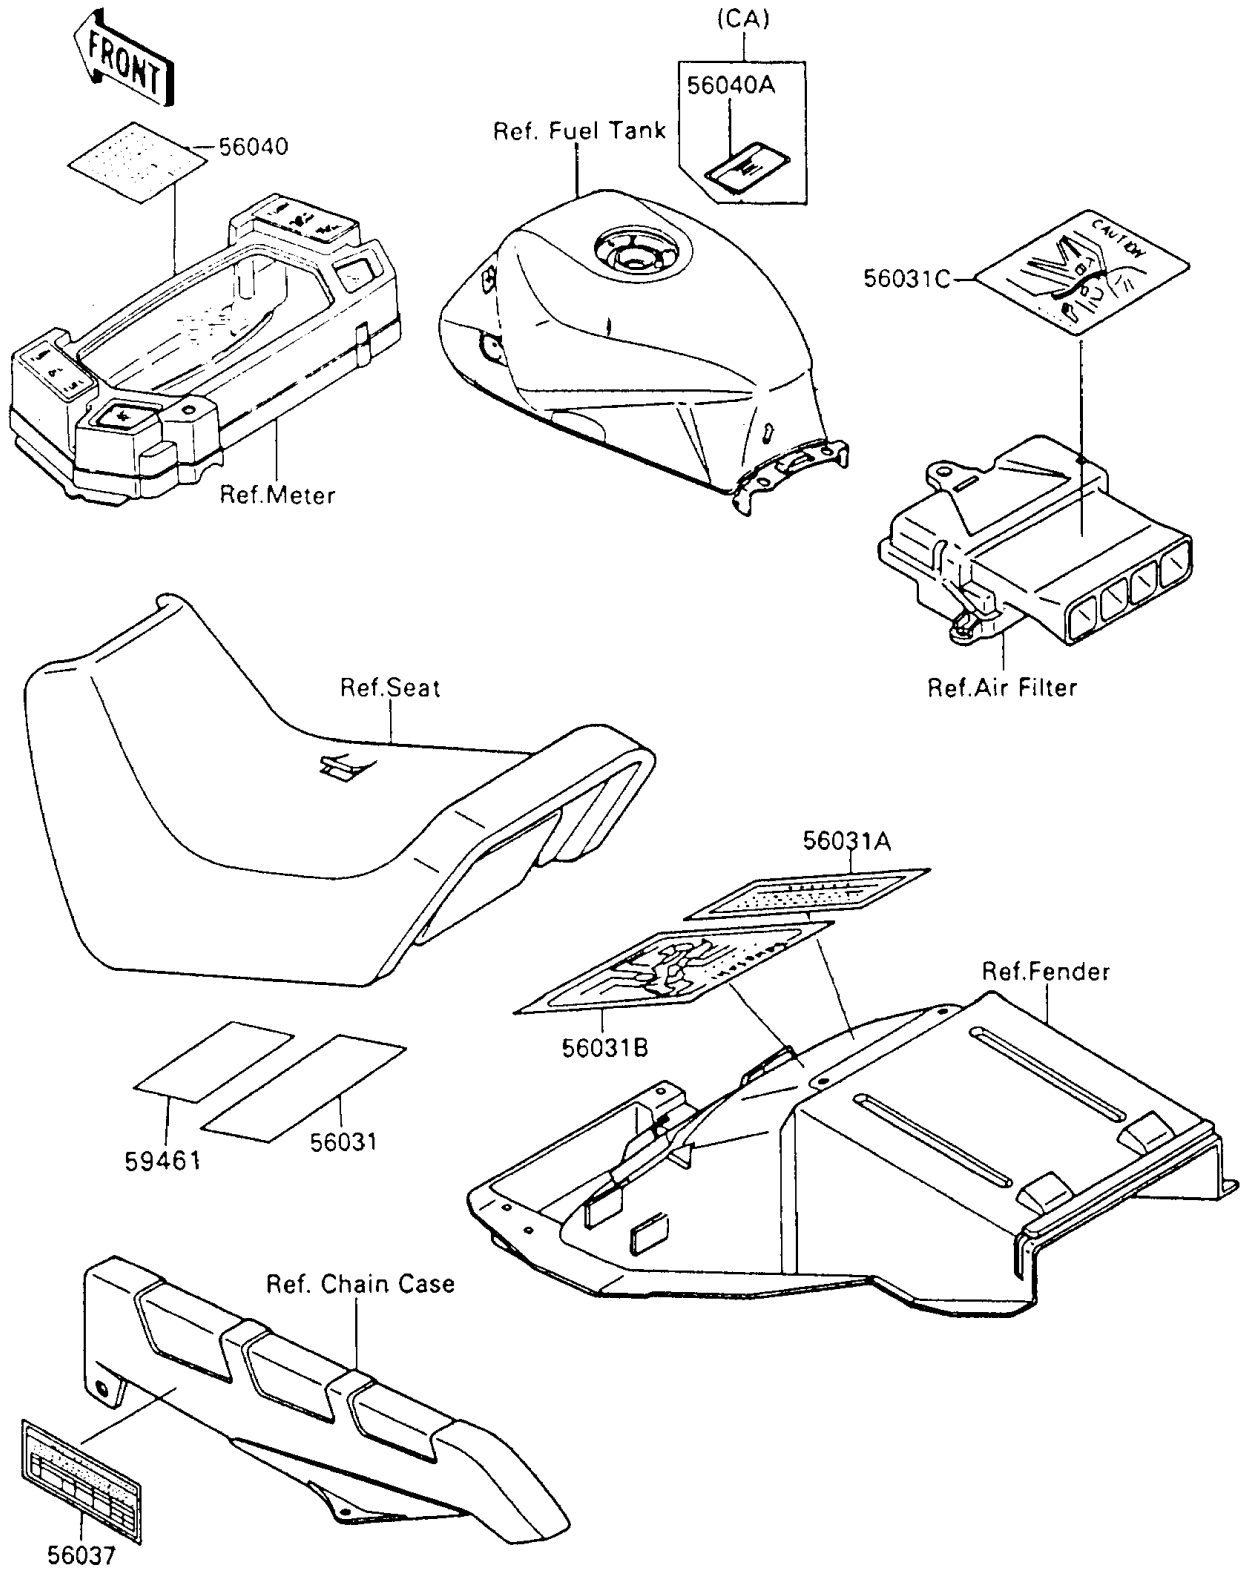

1994 Ninja® 600R PARTS DIAGRAM

Labels

F2860-0598

1994 Ninja® 600R PARTS LIST

Labels

ITEM NAME	PART NUMBER	QUANTITY
LABEL-MANUAL,OIL & OIL FILTER (Ref # 56031)	56031-1093	1
LABEL-MANUAL,CHAIN (Ref # 56031A)	56031-1512	1
LABEL-MANUAL,DAILY SAFETY (Ref # 56031B)	56031-1550	1
LABEL-MANUAL,BATTERY VENT (Ref # 56031C)	56031-1551	1
LABEL-SPECIFICATION,TIRE&LOAD (Ref # 56037)	56037-1430	1
LABEL-WARNING,BREAK IN CAUTION (Ref # 56040)	56040-1007	1
LABEL-WARNING,EVAPO (Ref # 56040A)	56040-1121	1
LABEL-CERTIFICATION,EVAPO ROUT (Ref # 59461)	59461-1425	1