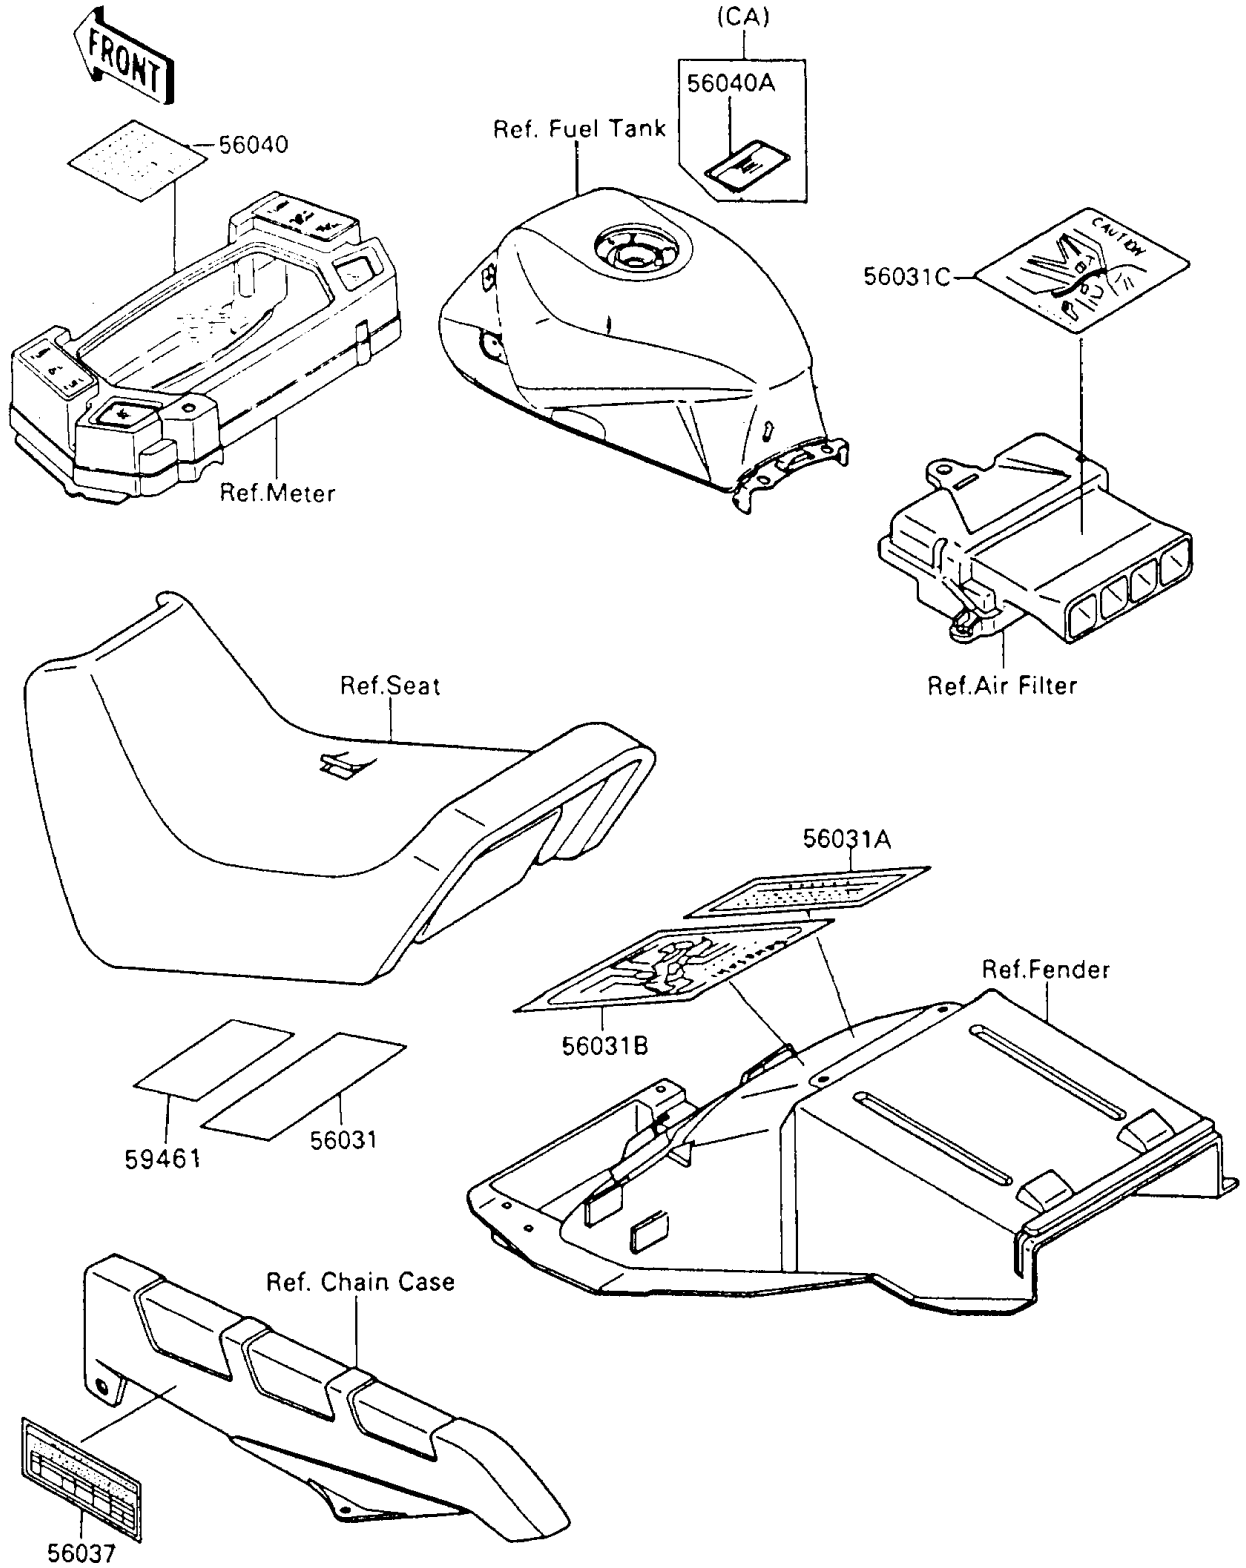

1993 Ninja® 600R PARTS DIAGRAM

Labels

F2860-0598

1993 Ninja® 600R PARTS LIST

Labels

ITEM NAME	PART NUMBER	QUANTITY
LABEL-MANUAL,OIL & OIL FILTER (Ref # 56031)	56031-1093	1
LABEL-MANUAL,CHAIN (Ref # 56031A)	56031-1512	1
LABEL-MANUAL,DAILY SAFETY (Ref # 56031B)	56031-1550	1
LABEL-MANUAL,BATTERY VENT (Ref # 56031C)	56031-1551	1
LABEL-SPECIFICATION,TIRE&LOAD (Ref # 56037)	56037-1430	1
LABEL-WARNING,BREAK IN CAUTION (Ref # 56040)	56040-1007	1
LABEL-WARNING,EVAPO (Ref # 56040A)	56040-1121	1
LABEL-CERTIFICATION,EVAPO ROUT (Ref # 59461)	59461-1425	1