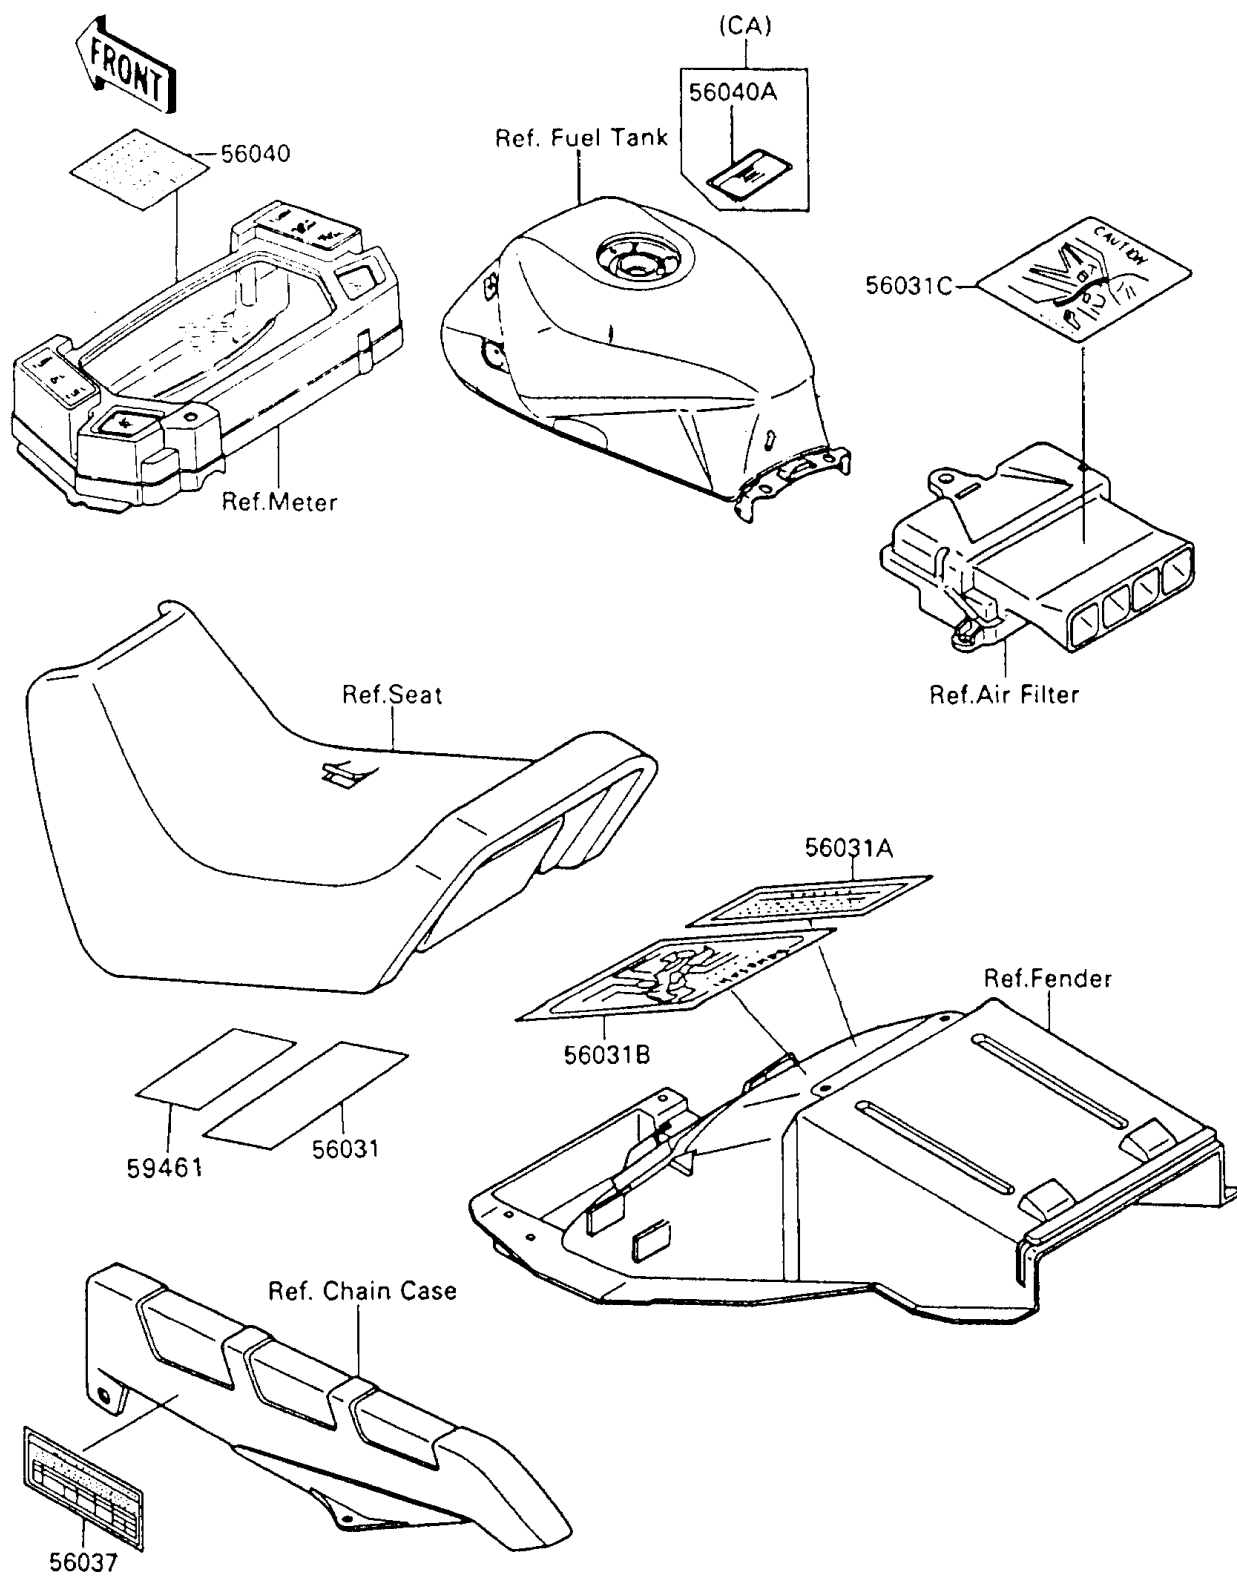

## 1991 Ninja® 600R PARTS DIAGRAM

Labels

F2860-0598

## 1991 Ninja® 600R PARTS LIST

Labels

ITEM NAME	PART NUMBER	QUANTITY
LABEL-MANUAL,OIL & OIL FILTER (Ref # 56031)	56031-1093	1
LABEL-MANUAL,CHAIN (Ref # 56031A)	56031-1512	1
LABEL-MANUAL,DAILY SAFETY (Ref # 56031B)	56031-1550	1
LABEL-MANUAL,BATTERY VENT (Ref # 56031C)	56031-1551	1
LABEL-SPECIFICATION,TIRE&LOAD (Ref # 56037)	56037-1430	1
LABEL-WARNING,BREAK IN CAUTION (Ref # 56040)	56040-1007	1
LABEL-WARNING,EVAPO (Ref # 56040A)	56040-1121	1
LABEL-CERTIFICATION,EVAPO ROUT (Ref # 59461)	59461-1425	1