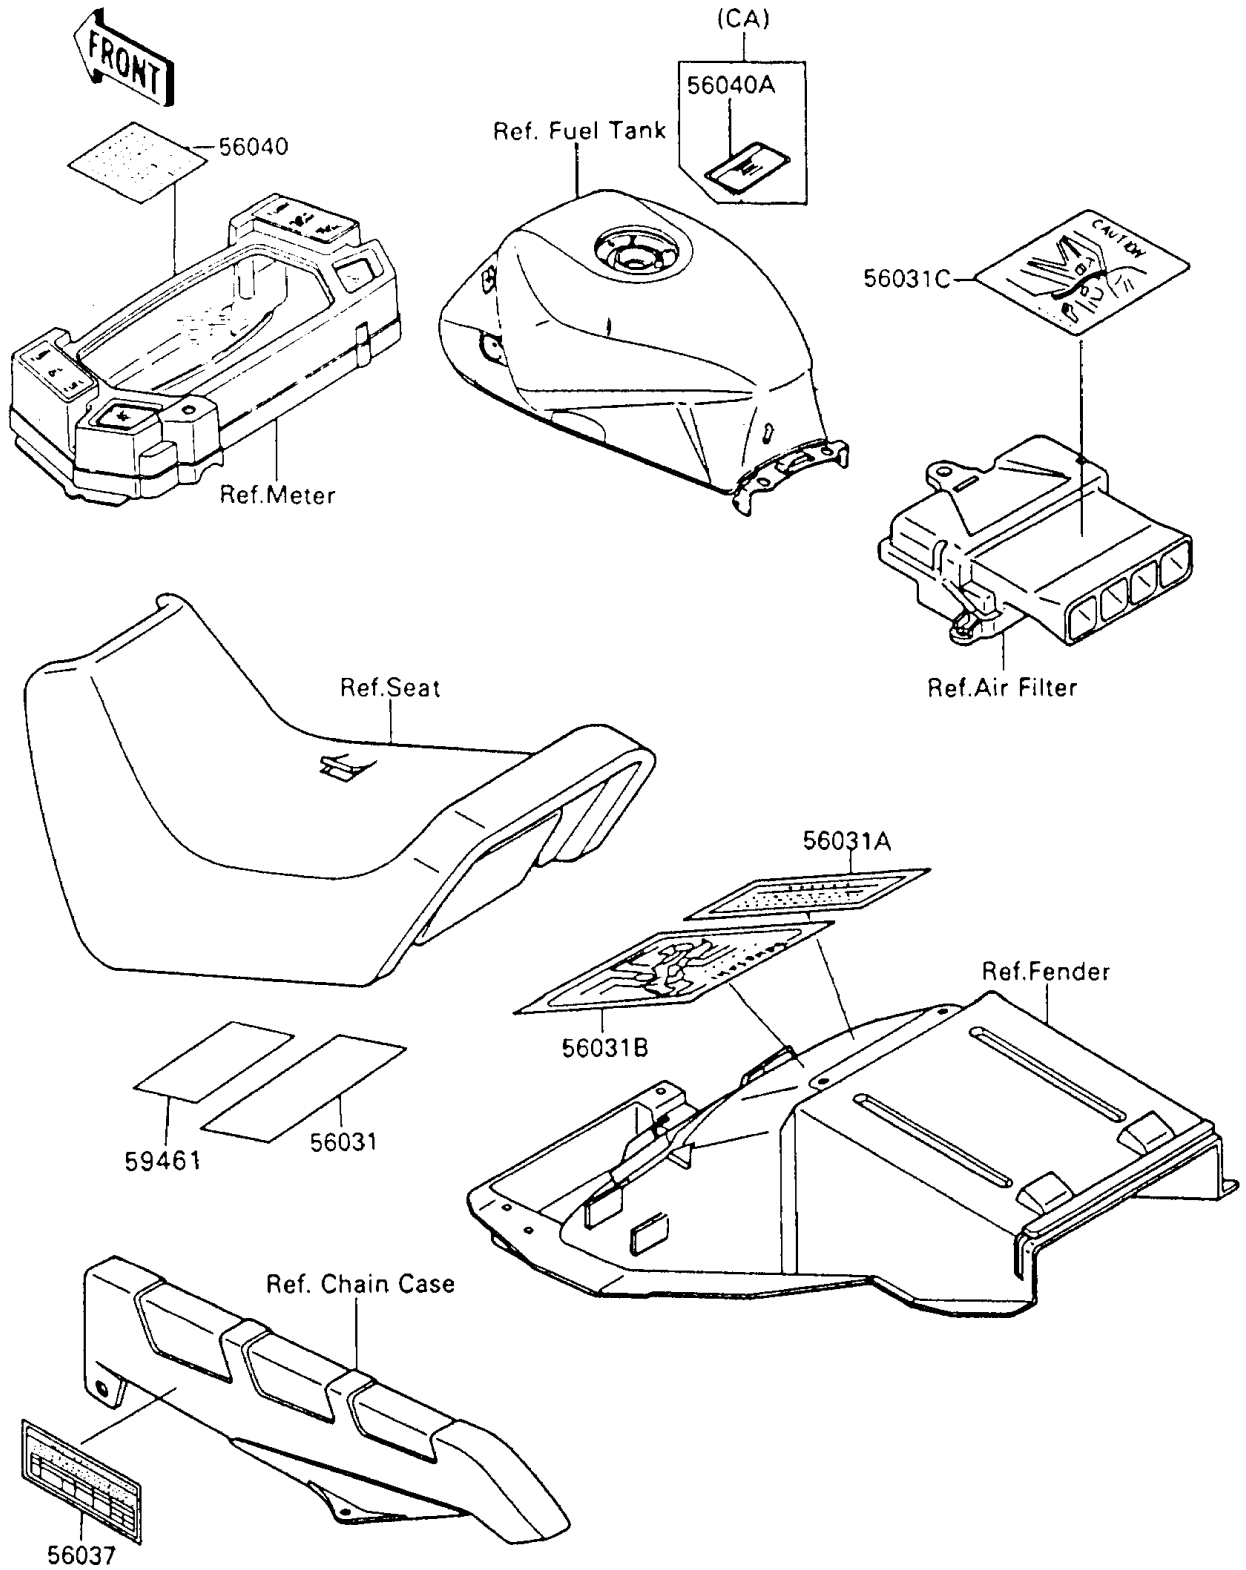

1990 Ninja® 600R PARTS DIAGRAM

Labels

F2860-0598

1990 Ninja® 600R PARTS LIST

Labels

| ITEM NAME | PART NUMBER | QUANTITY |
|--|-------------|----------|
| LABEL-MANUAL,OIL & OIL FILTER (Ref # 56031) | 56031-1093 | 1 |
| LABEL-MANUAL,CHAIN (Ref # 56031A) | 56031-1512 | 1 |
| LABEL-MANUAL,DAILY SAFETY (Ref # 56031B) | 56031-1550 | 1 |
| LABEL-MANUAL,BATTERY VENT (Ref # 56031C) | 56031-1551 | 1 |
| LABEL-SPECIFICATION,TIRE&LOAD (Ref # 56037) | 56037-1430 | 1 |
| LABEL-WARNING,BREAK IN CAUTION (Ref # 56040) | 56040-1007 | 1 |
| LABEL-WARNING,EVAPO (Ref # 56040A) | 56040-1121 | 1 |
| LABEL-CERTIFICATION,EVAPO ROUT (Ref # 59461) | 59461-1425 | 1 |