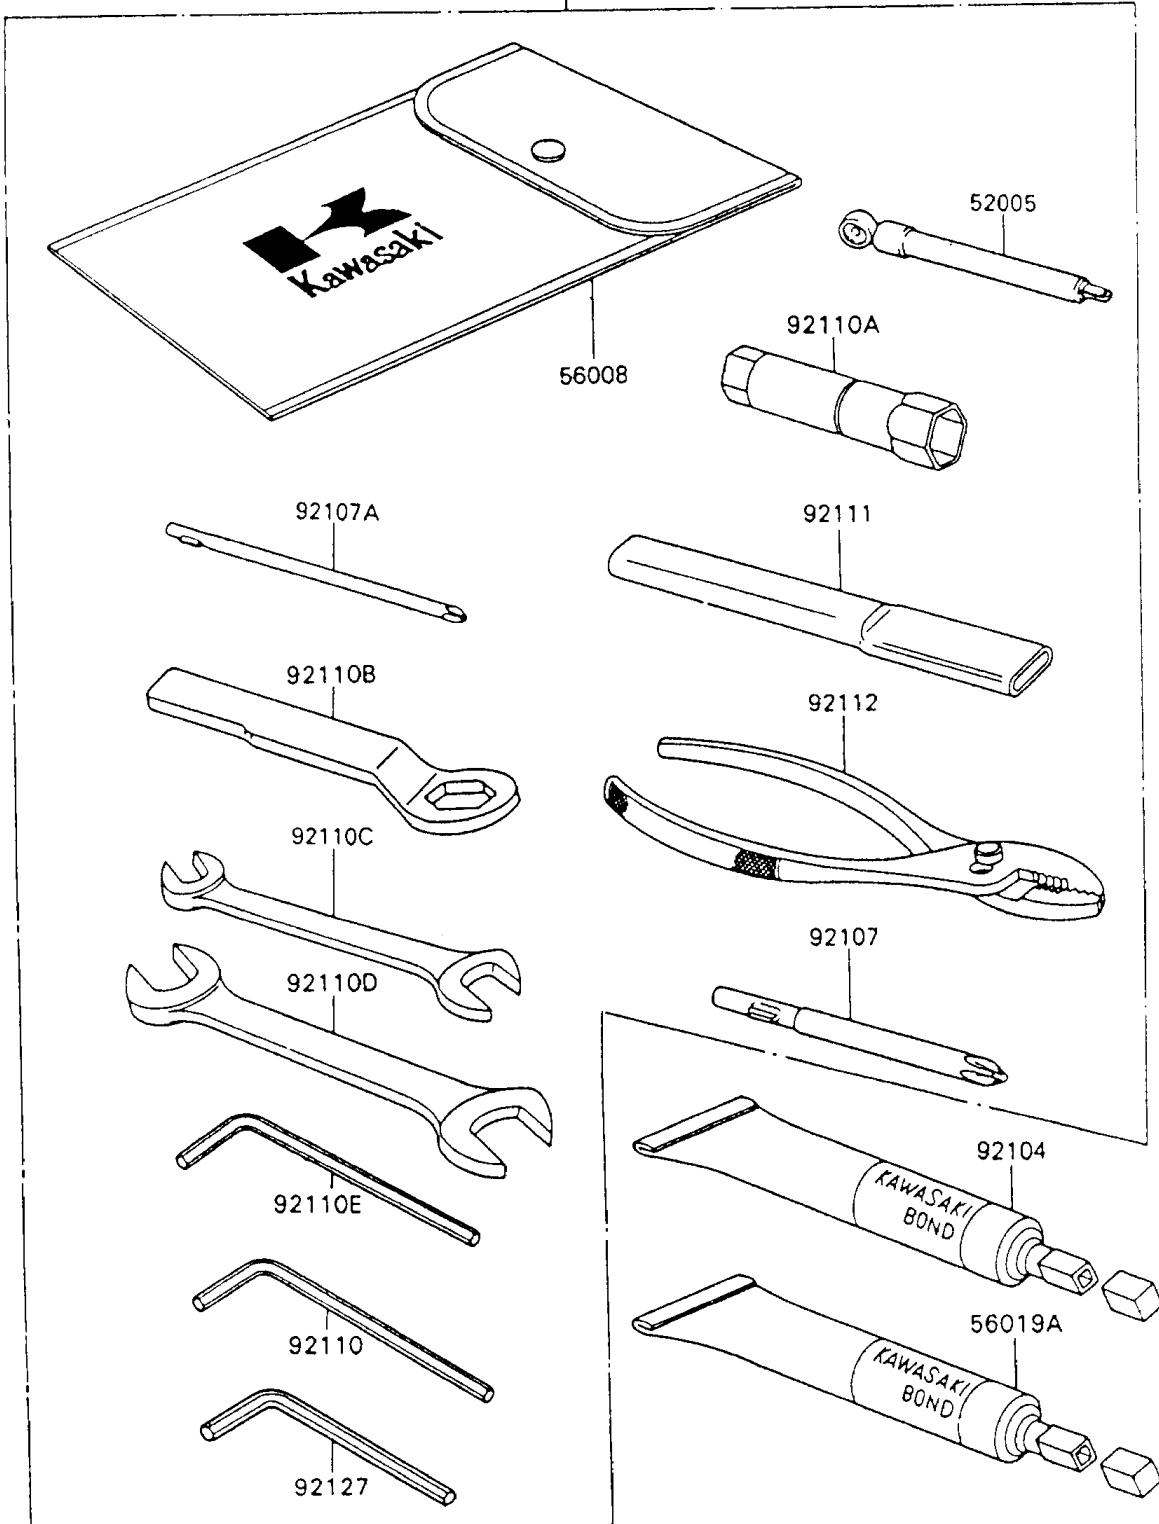

# 1994 Ninja® 600R PARTS DIAGRAM

Owner's Tools

56007

F2810-0215

# 1994 Ninja® 600R PARTS LIST

## Owner's Tools

ITEM NAME	PART NUMBER	QUANTITY
GAUGE,AIR,3.5KG/CM2 (Ref # 52005)	52005-1031	1
TOOLKIT (Ref # 56007)	56007-1322	1
BAG,TOOL (Ref # 56008)	56008-1019	1
THREE BOND TB1211,HT/RS,WHITE (Ref # 56019A)	56019-120	1
GASKET-LIQUID,TUBE,100G,BLACK (Ref # 92104)	92104-1003	1
TOOL-DRIVER,#3PHILLIPS (Ref # 92107)	92107-005	1
TOOL-DRIVER,#2PHILLIPS (Ref # 92107A)	92107-1053	1
TOOL-WRENCH,ALLEN,5MM (Ref # 92110)	92110-1015	1
TOOL-WRENCH,BOX,18MM (Ref # 92110A)	92110-1111	1
TOOL-WRENCH,BOX END,24MM (Ref # 92110B)	92110-1150	1
TOOL-WRENCH,OPEN END,10X12 (Ref # 92110C)	92110-1152	1
TOOL-WRENCH,OPEN END,14X17 (Ref # 92110D)	92110-1153	1
TOOL-WRENCH,ALLEN,4MM (Ref # 92110E)	92110-3703	1
TOOL-BAR,BOX END WRENCH (Ref # 92111)	92111-1051	1
TOOL-PLIERS (Ref # 92112)	92112-003	1
TOOL-WRENCH,ALLEN,6MM (Ref # 92127)	92127-003	1