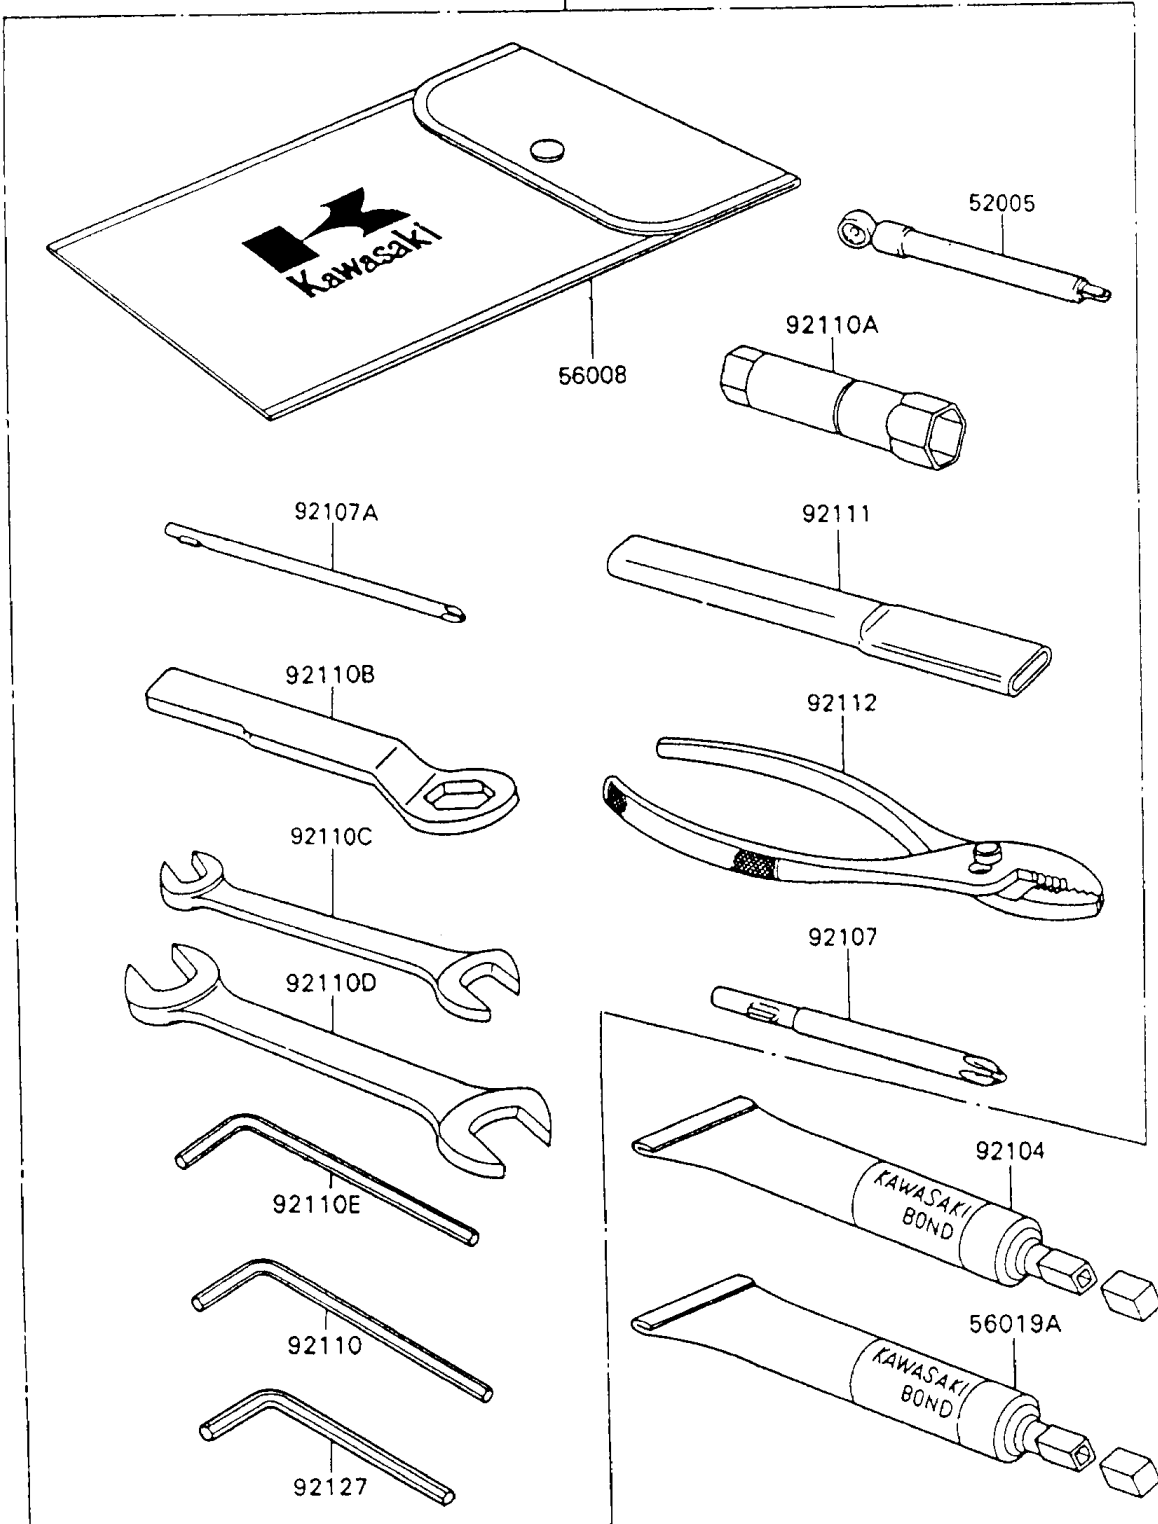

1993 Ninja® 600R PARTS DIAGRAM

Owner's Tools

56007

F2810-0215

1993 Ninja® 600R PARTS LIST

Owner's Tools

ITEM NAME	PART NUMBER	QUANTITY
GAUGE,AIR,3.5KG/CM2 (Ref # 52005)	52005-1031	1
TOOLKIT (Ref # 56007)	56007-1322	1
BAG,TOOL (Ref # 56008)	56008-1019	1
THREE BOND TB1211,HT/RS,WHITE (Ref # 56019A)	56019-120	1
GASKET-LIQUID,TUBE,100G,BLACK (Ref # 92104)	92104-1003	1
TOOL-DRIVER,#3PHILLIPS (Ref # 92107)	92107-005	1
TOOL-DRIVER,#2PHILLIPS (Ref # 92107A)	92107-1053	1
TOOL-WRENCH,ALLEN,5MM (Ref # 92110)	92110-1015	1
TOOL-WRENCH,BOX,18MM (Ref # 92110A)	92110-1111	1
TOOL-WRENCH,BOX END,24MM (Ref # 92110B)	92110-1150	1
TOOL-WRENCH,OPEN END,10X12 (Ref # 92110C)	92110-1152	1
TOOL-WRENCH,OPEN END,14X17 (Ref # 92110D)	92110-1153	1
TOOL-WRENCH,ALLEN,4MM (Ref # 92110E)	92110-3703	1
TOOL-BAR,BOX END WRENCH (Ref # 92111)	92111-1051	1
TOOL-PLIERS (Ref # 92112)	92112-003	1
TOOL-WRENCH,ALLEN,6MM (Ref # 92127)	92127-003	1