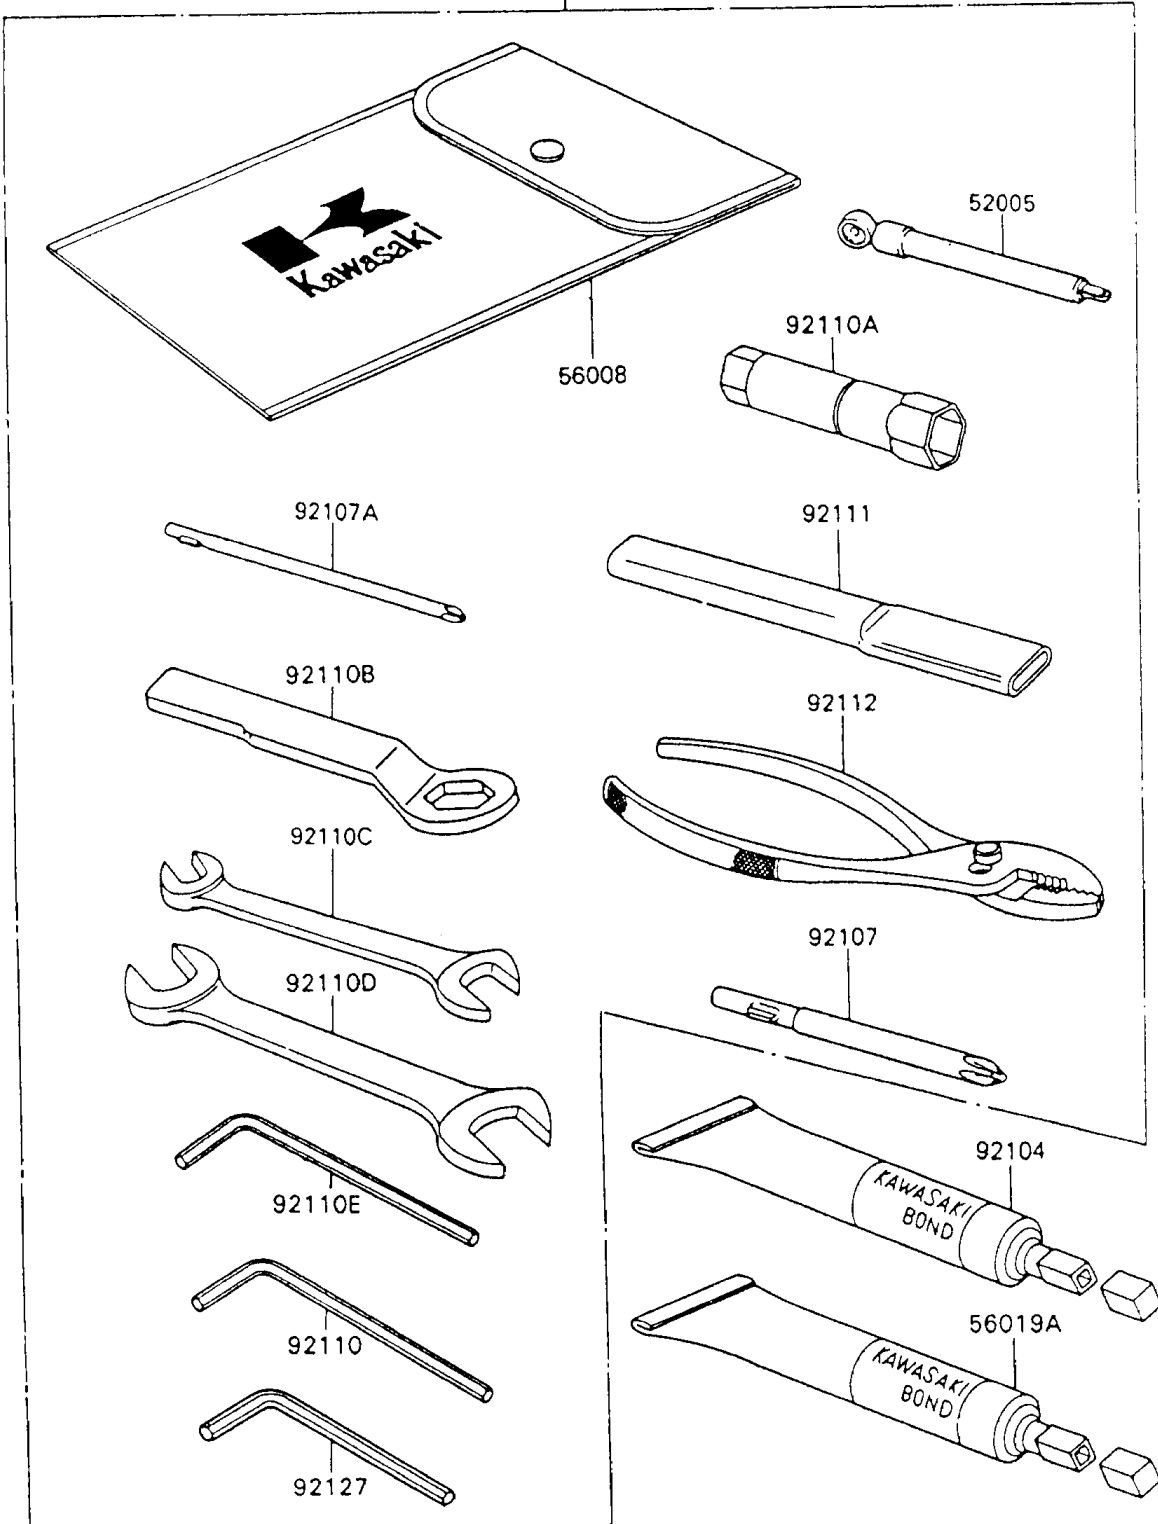

## 1991 Ninja® 600R PARTS DIAGRAM

Owner's Tools

56007

F2810-0215

## 1991 Ninja® 600R PARTS LIST

Owner's Tools

ITEM NAME	PART NUMBER	QUANTITY
GAUGE,AIR,3.5KG/CM2 (Ref # 52005)	52005-1031	1
TOOLKIT (Ref # 56007)	56007-1322	1
BAG,TOOL (Ref # 56008)	56008-1019	1
THREE BOND TB1211,HT/RS,WHITE (Ref # 56019A)	56019-120	1
GASKET-LIQUID,TUBE,100G,BLACK (Ref # 92104)	92104-1003	1
TOOL-DRIVER,#3PHILLIPS (Ref # 92107)	92107-005	1
TOOL-DRIVER,#2PHILLIPS (Ref # 92107A)	92107-1053	1
TOOL-WRENCH,ALLEN,5MM (Ref # 92110)	92110-1015	1
TOOL-WRENCH,BOX,18MM (Ref # 92110A)	92110-1111	1
TOOL-WRENCH,BOX END,24MM (Ref # 92110B)	92110-1150	1
TOOL-WRENCH,OPEN END,10X12 (Ref # 92110C)	92110-1152	1
TOOL-WRENCH,OPEN END,14X17 (Ref # 92110D)	92110-1153	1
TOOL-WRENCH,ALLEN,4MM (Ref # 92110E)	92110-3703	1
TOOL-BAR,BOX END WRENCH (Ref # 92111)	92111-1051	1
TOOL-PLIERS (Ref # 92112)	92112-003	1
TOOL-WRENCH,ALLEN,6MM (Ref # 92127)	92127-003	1