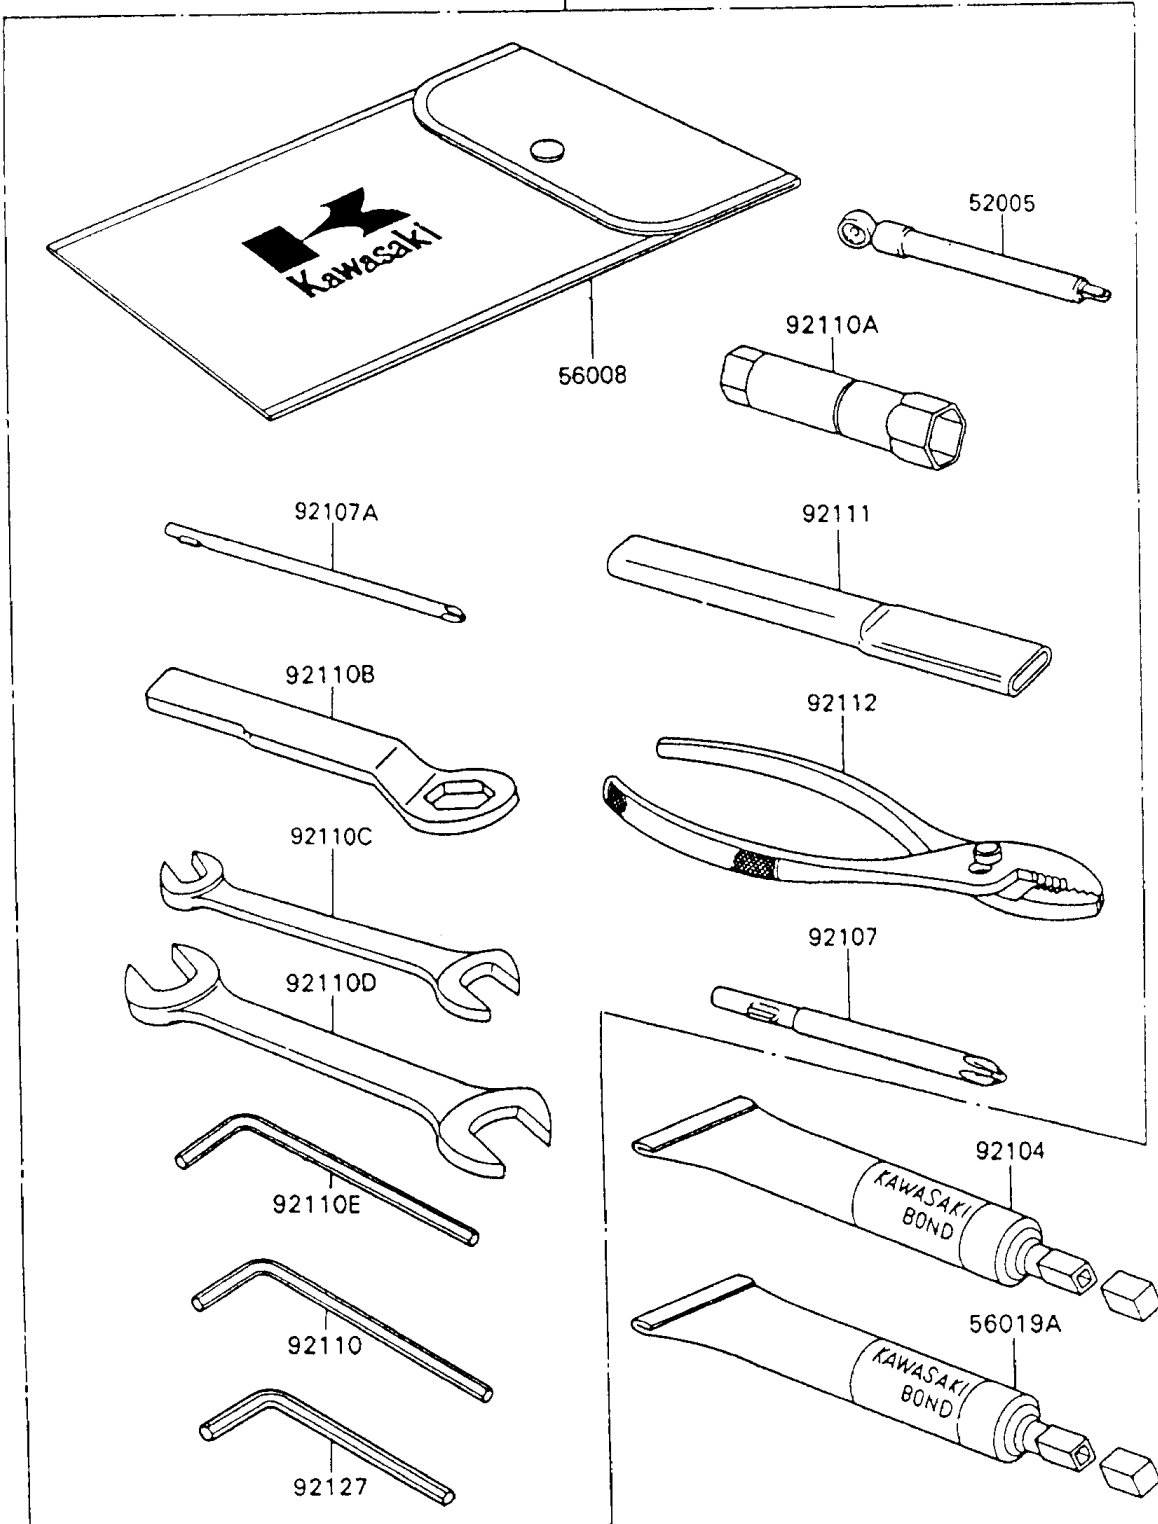

# 1990 Ninja® 600R PARTS DIAGRAM

Owner's Tools

56007

F2810-0215

# 1990 Ninja® 600R PARTS LIST

## Owner's Tools

| ITEM NAME                                    | PART NUMBER | QUANTITY |
|--|-------------|----------|
| GAUGE,AIR,3.5KG/CM2 (Ref # 52005)            | 52005-1031  | 1        |
| TOOLKIT (Ref # 56007)                        | 56007-1322  | 1        |
| BAG,TOOL (Ref # 56008)                       | 56008-1019  | 1        |
| THREE BOND TB1211,HT/RS,WHITE (Ref # 56019A) | 56019-120   | 1        |
| GASKET-LIQUID,TUBE,100G,BLACK (Ref # 92104)  | 92104-1003  | 1        |
| TOOL-DRIVER,#3PHILLIPS (Ref # 92107)         | 92107-005   | 1        |
| TOOL-DRIVER,#2PHILLIPS (Ref # 92107A)        | 92107-1053  | 1        |
| TOOL-WRENCH,ALLEN,5MM (Ref # 92110)          | 92110-1015  | 1        |
| TOOL-WRENCH,BOX,18MM (Ref # 92110A)          | 92110-1111  | 1        |
| TOOL-WRENCH,BOX END,24MM (Ref # 92110B)      | 92110-1150  | 1        |
| TOOL-WRENCH,OPEN END,10X12 (Ref # 92110C)    | 92110-1152  | 1        |
| TOOL-WRENCH,OPEN END,14X17 (Ref # 92110D)    | 92110-1153  | 1        |
| TOOL-WRENCH,ALLEN,4MM (Ref # 92110E)         | 92110-3703  | 1        |
| TOOL-BAR,BOX END WRENCH (Ref # 92111)        | 92111-1051  | 1        |
| TOOL-PLIERS (Ref # 92112)                    | 92112-003   | 1        |
| TOOL-WRENCH,ALLEN,6MM (Ref # 92127)          | 92127-003   | 1        |