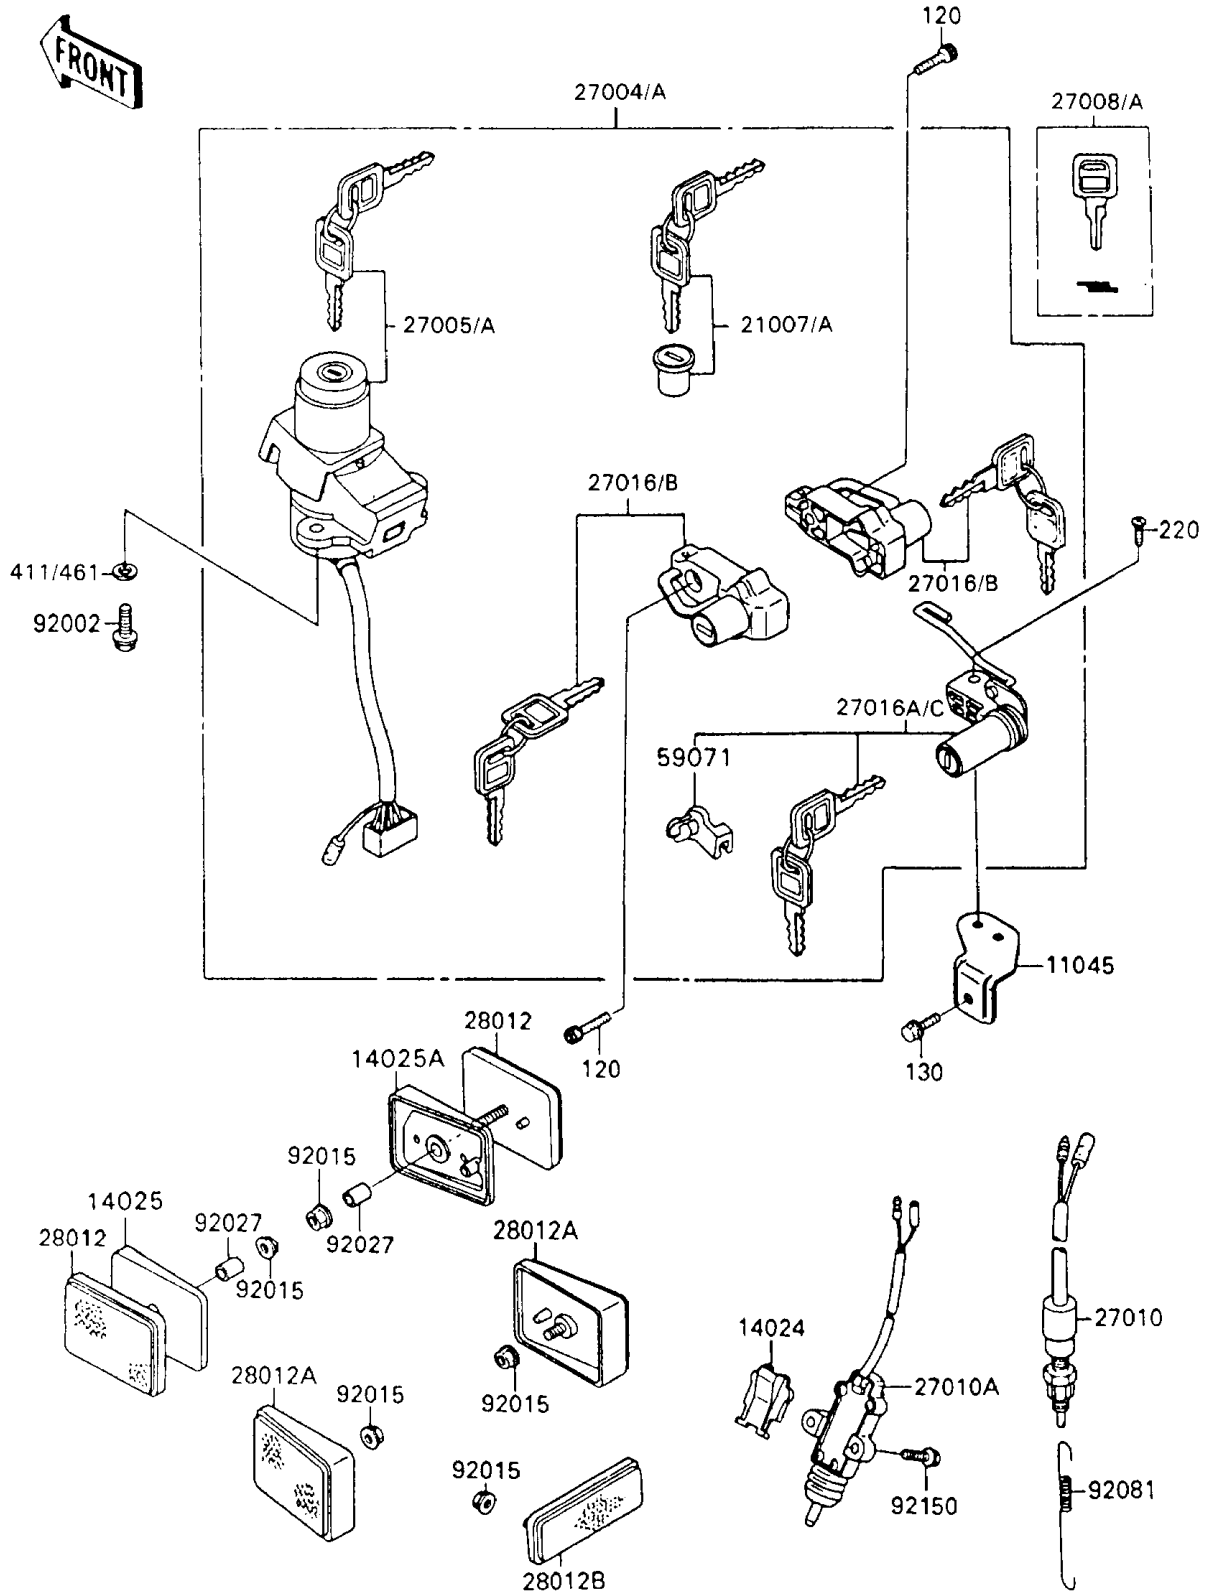

## 1991 Ninja® 600R PARTS DIAGRAM

Ignition Switch/Locks/Reflectors

F2770-0330

## 1991 Ninja® 600R PARTS LIST

Ignition Switch/Locks/Reflectors

ITEM NAME	PART NUMBER	QUANTITY
BRACKET,SEAT LOCK (Ref # 11045)	11045-1605	1
COVER,SIDE STAND SWITCH (Ref # 14024)	14024-1532	1
COVER,REFLECTOR,FR (Ref # 14025)	14025-1886	1
COVER,REFLECTOR,FR (Ref # 14025A)	14025-1887	1
ROTOR,LOCK,TANK CAP (Ref # 21007)	21007-5019	1
SWITCH-ASSY (Ref # 27004)	27004-5306	1
SWITCH-ASSY-IGNITION (Ref # 27005)	27005-5073	1
KEY-LOCK,BLANK (Ref # 27008)	27008-1103	1
SWITCH,BRAKE LAMP (Ref # 27010)	27010-1093	1
SWITCH,SIDE STAND (Ref # 27010A)	27010-1226	1
LOCK-ASSY,HELMET (Ref # 27016)	27016-5134	1
LOCK-ASSY,SEAT (Ref # 27016A)	27016-5135	1
REFLECTOR-REFLEX,FR (Ref # 28012)	28012-1052	1
REFLECTOR-REFLEX,RR (Ref # 28012A)	28012-1056	1
REFLECTOR-REFLEX (Ref # 28012B)	28012-1077	1
JOINT (Ref # 59071)	59071-1103	1
BOLT,TORX,6X16 (Ref # 92002)	92002-1333	1
NUT,FLANGED,5MM (Ref # 92015)	92015-1259	1
COLLAR,5X8X14.5 (Ref # 92027)	92027-1789	1
SPRING,BRAKE LAMP SWITCH (Ref # 92081)	92081-1704	1
BOLT,SOCKET,5X20 (Ref # 92150)	92150-1019	1
BOLT-SOCKET,6X20 (Ref # 120)	120S0620	1
BOLT-FLANGED (Ref # 130)	130B0614	1
SCREW-PAN-CROS,6X12 (Ref # 220)	220B0612	1
WASHER-PLAIN,6MM (Ref # 411)	411E0600	1