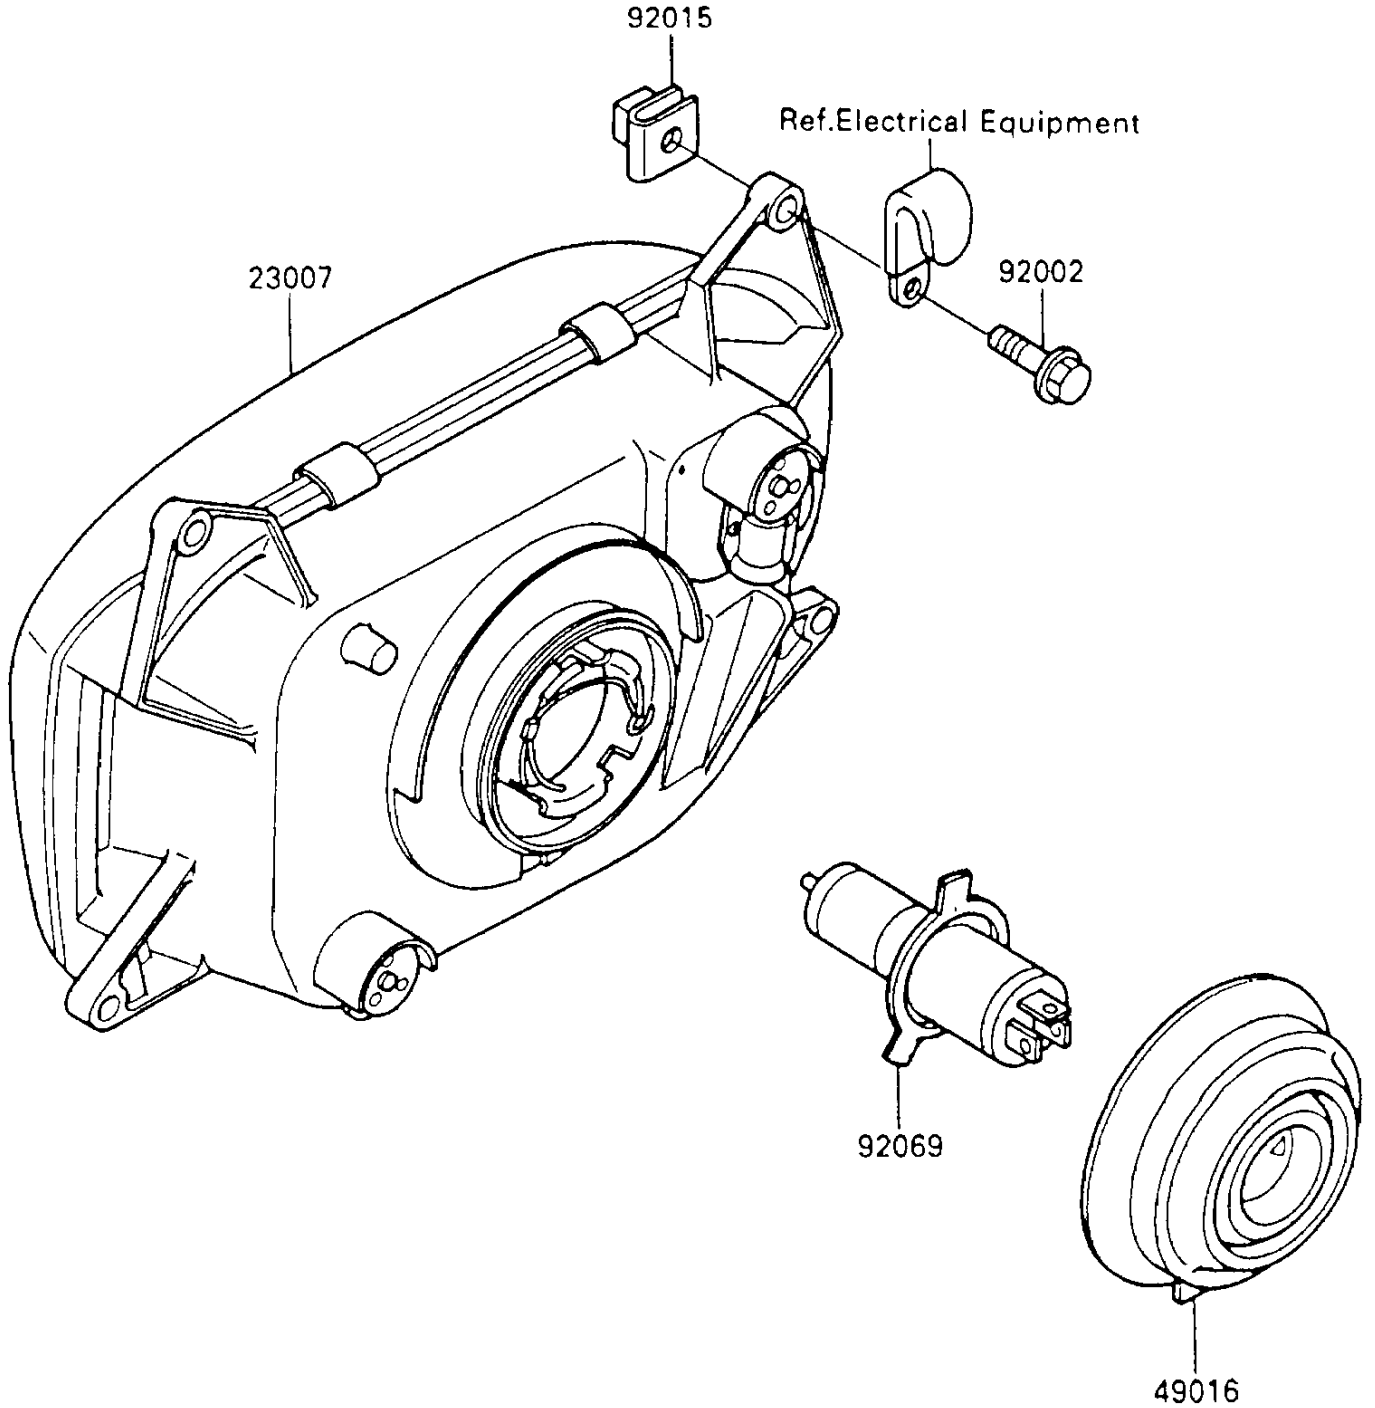

1993 Ninja® 600R PARTS DIAGRAM

Headlight(s)

F2710-0247

1993 Ninja® 600R PARTS LIST

Headlight(s)

ITEM NAME	PART NUMBER	QUANTITY
LENS-COMP,HEAD LAMP (Ref # 23007)	23007-1155	1
COVER-SEAL,HEAD LAMP (Ref # 49016)	49016-1108	1
BOLT,6X25 (Ref # 92002)	92002-1320	4
NUT,6MM (Ref # 92015)	92015-1094	4
BULB,12V 60/55W,H4 (Ref # 92069)	92069-1002	1