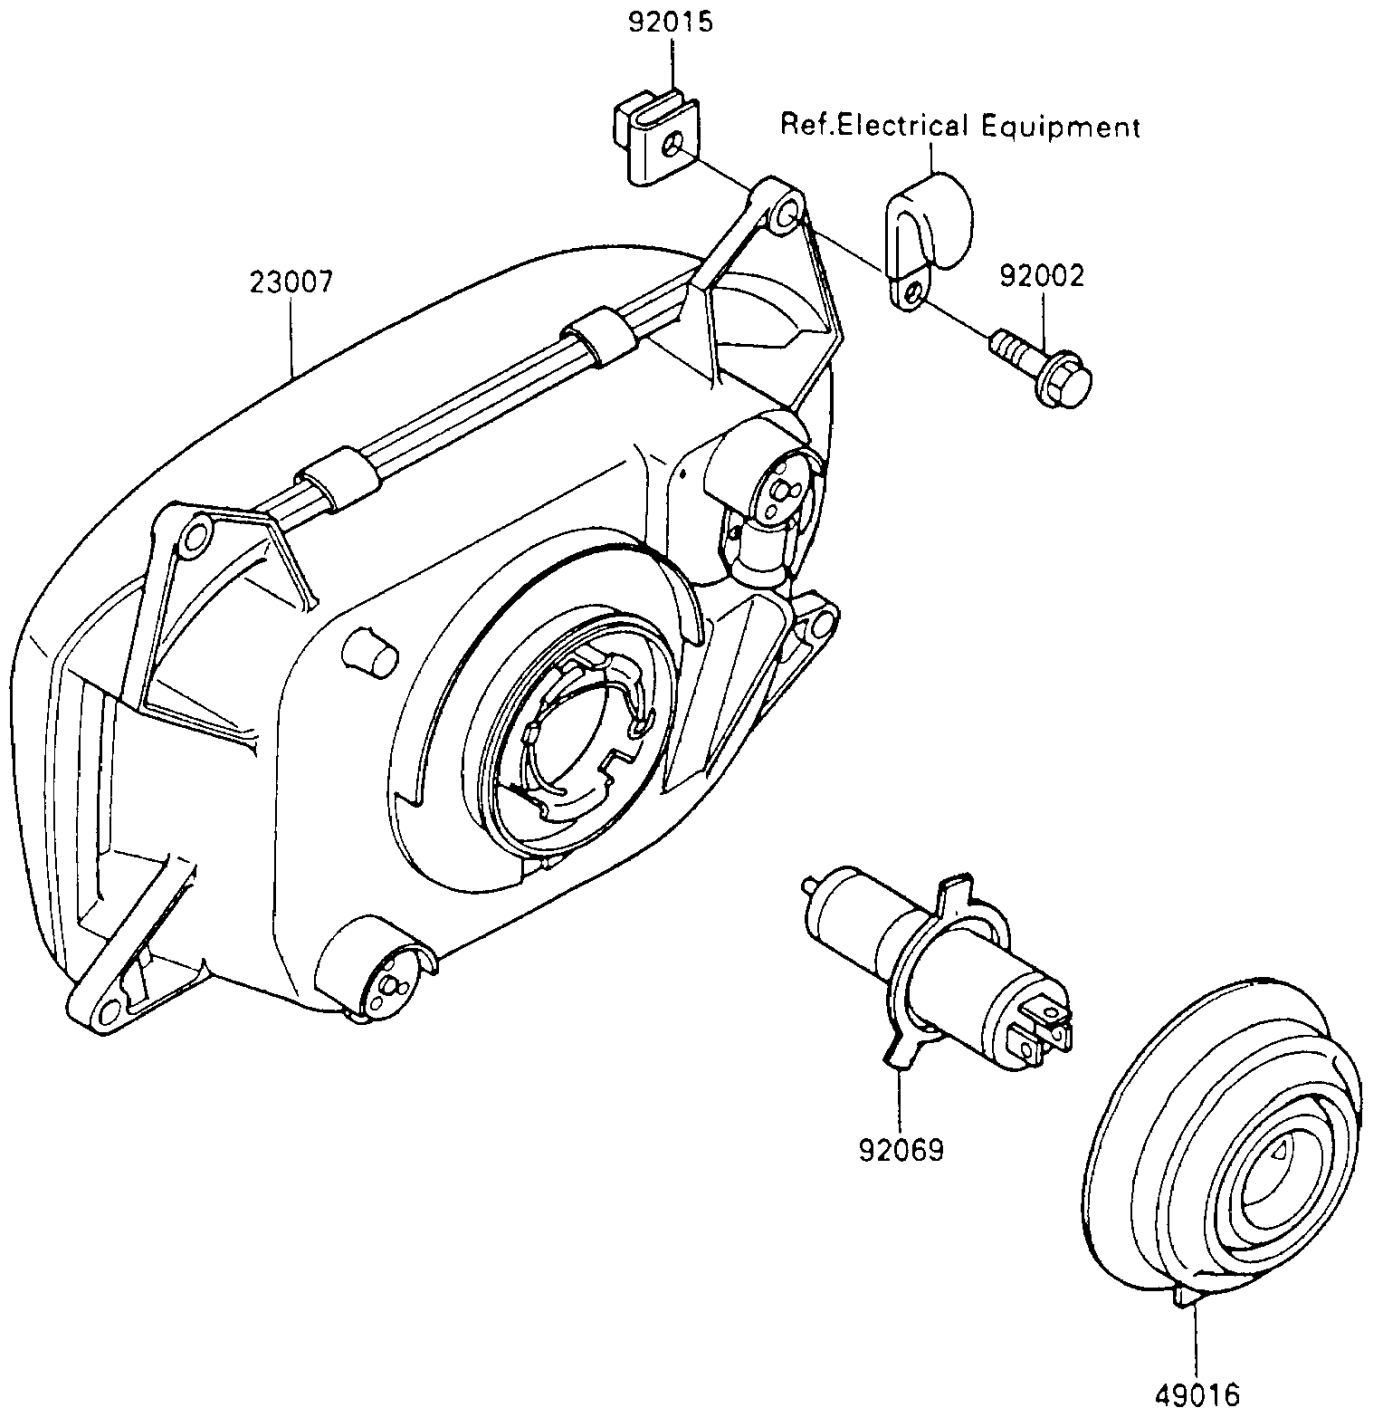

1992 Ninja® 600R

PARTS DIAGRAM

Headlight(s)

F2710-0247

1992 Ninja[®] 600R

PARTS LIST

Headlight(s)

ITEM NAME	PART NUMBER	QUANTITY
LENS-COMP,HEAD LAMP (Ref # 23007)	23007-1155	1
COVER-SEAL,HEAD LAMP (Ref # 49016)	49016-1108	1
BOLT,6X25 (Ref # 92002)	92002-1320	4
NUT,6MM (Ref # 92015)	92015-1094	4
BULB,12V 60/55W,H4 (Ref # 92069)	92069-1002	1