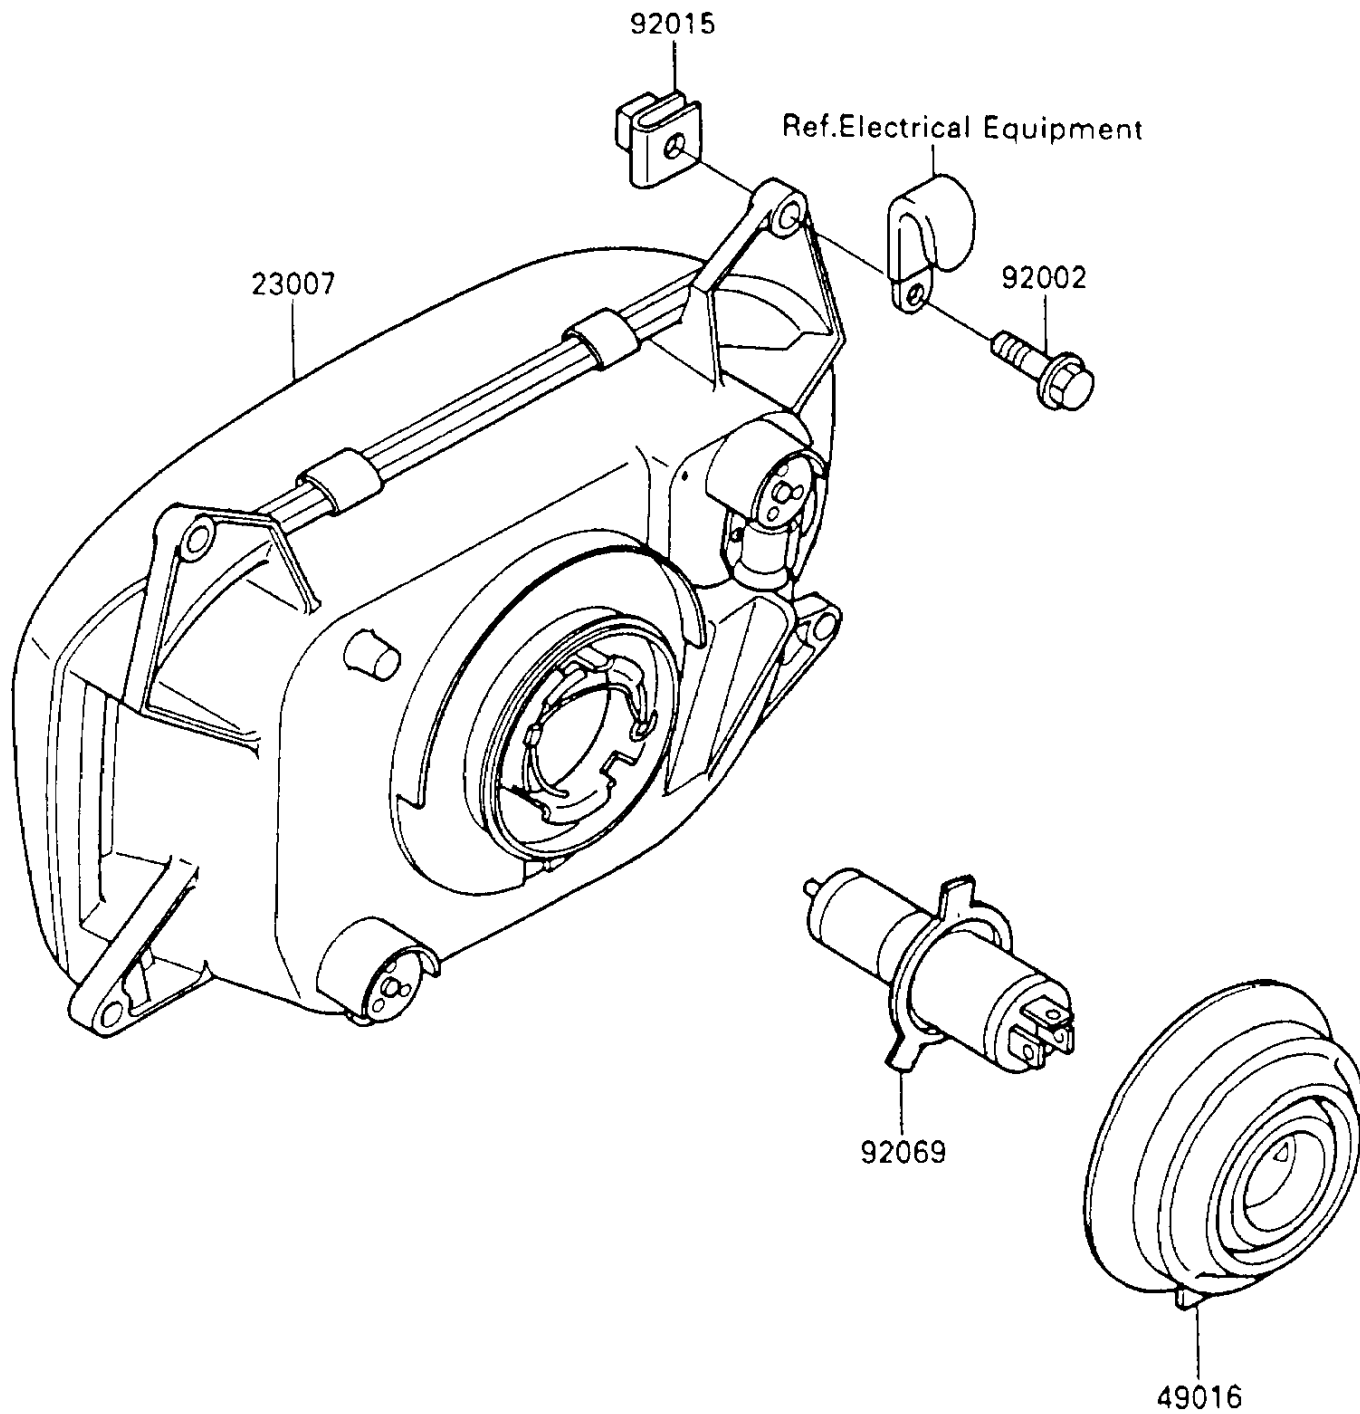

1991 Ninja® 600R PARTS DIAGRAM

Headlight(s)

F2710-0247

1991 Ninja® 600R PARTS LIST

Headlight(s)

ITEM NAME	PART NUMBER	QUANTITY
LENS-COMP,HEAD LAMP (Ref # 23007)	23007-1155	1
COVER-SEAL,HEAD LAMP (Ref # 49016)	49016-1108	1
BOLT,6X25 (Ref # 92002)	92002-1320	1
NUT,6MM (Ref # 92015)	92015-1094	1
BULB,12V 60/55W,H4 (Ref # 92069)	92069-1002	1