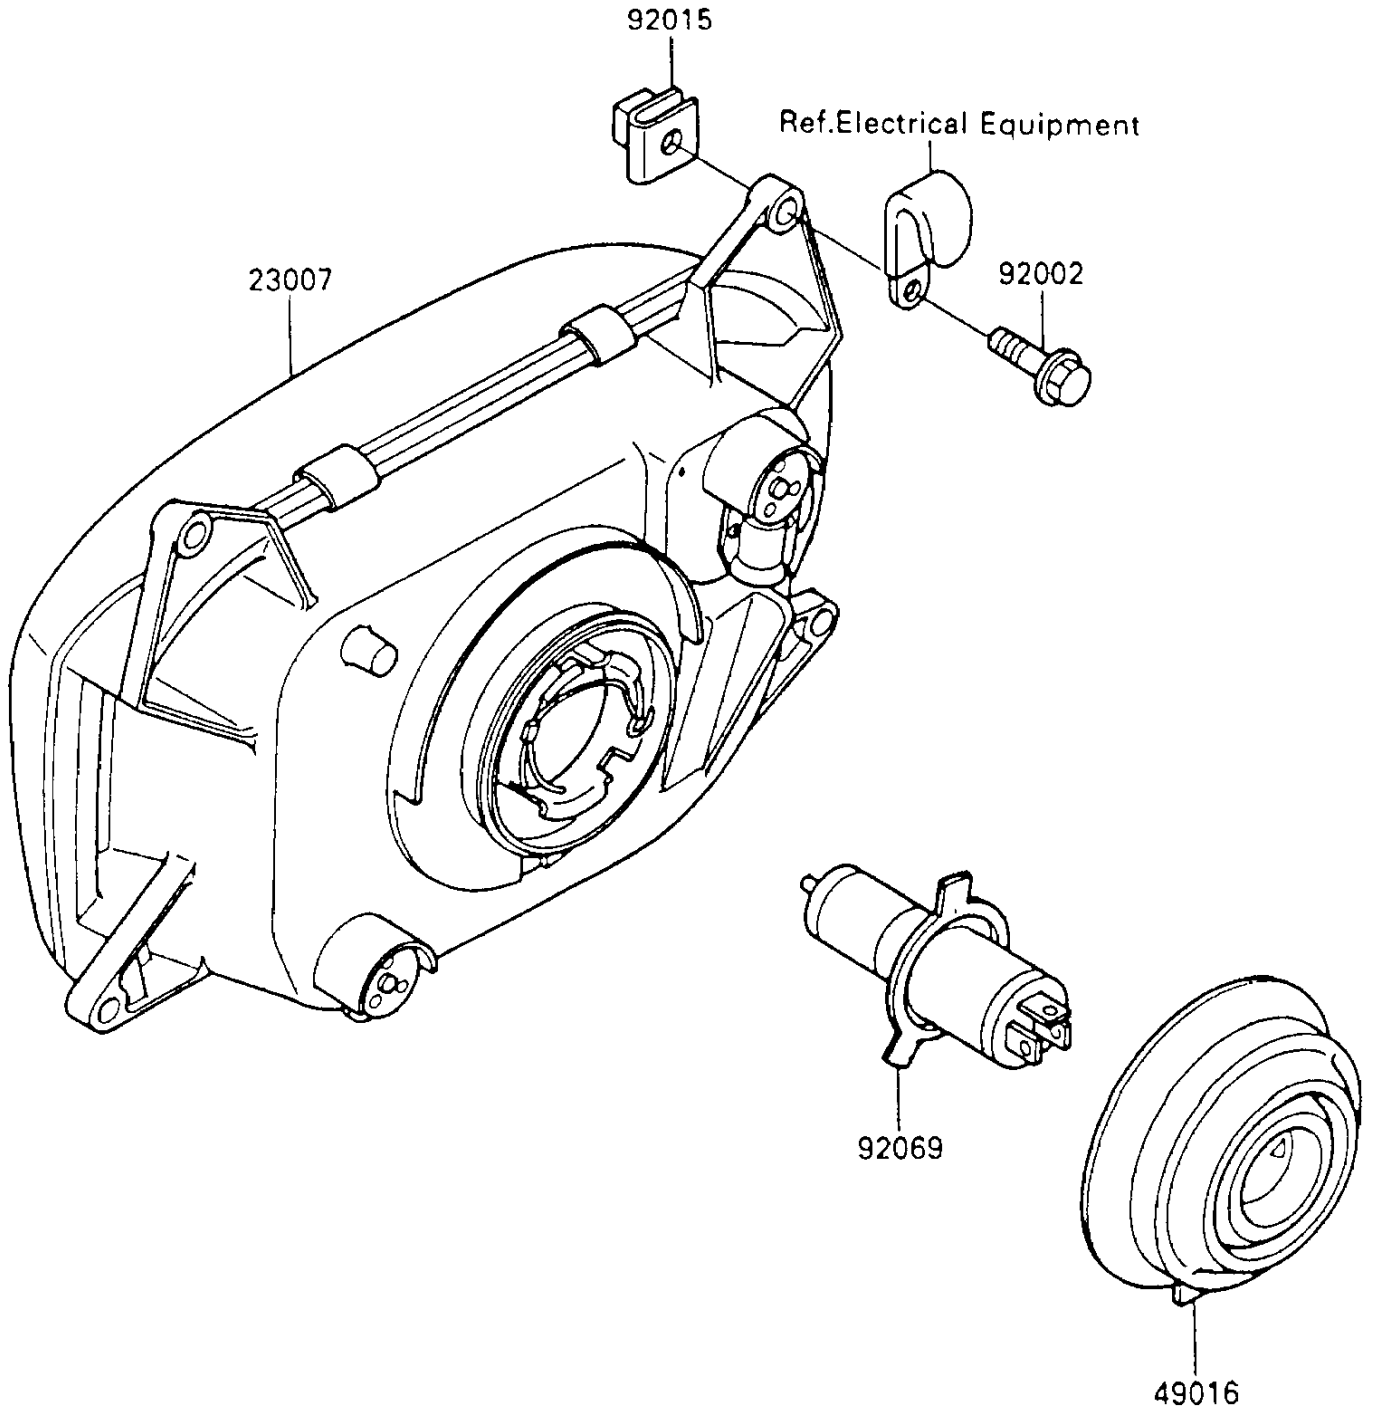

1990 Ninja® 600R PARTS DIAGRAM

Headlight(s)

F2710-0247

1990 Ninja® 600R PARTS LIST

Headlight(s)

ITEM NAME	PART NUMBER	QUANTITY
LENS-COMP,HEAD LAMP (Ref # 23007)	23007-1155	1
COVER-SEAL,HEAD LAMP (Ref # 49016)	49016-1108	1
BOLT,6X25 (Ref # 92002)	92002-1320	4
NUT,6MM (Ref # 92015)	92015-1094	4
BULB,12V 60/55W,H4 (Ref # 92069)	92069-1002	1