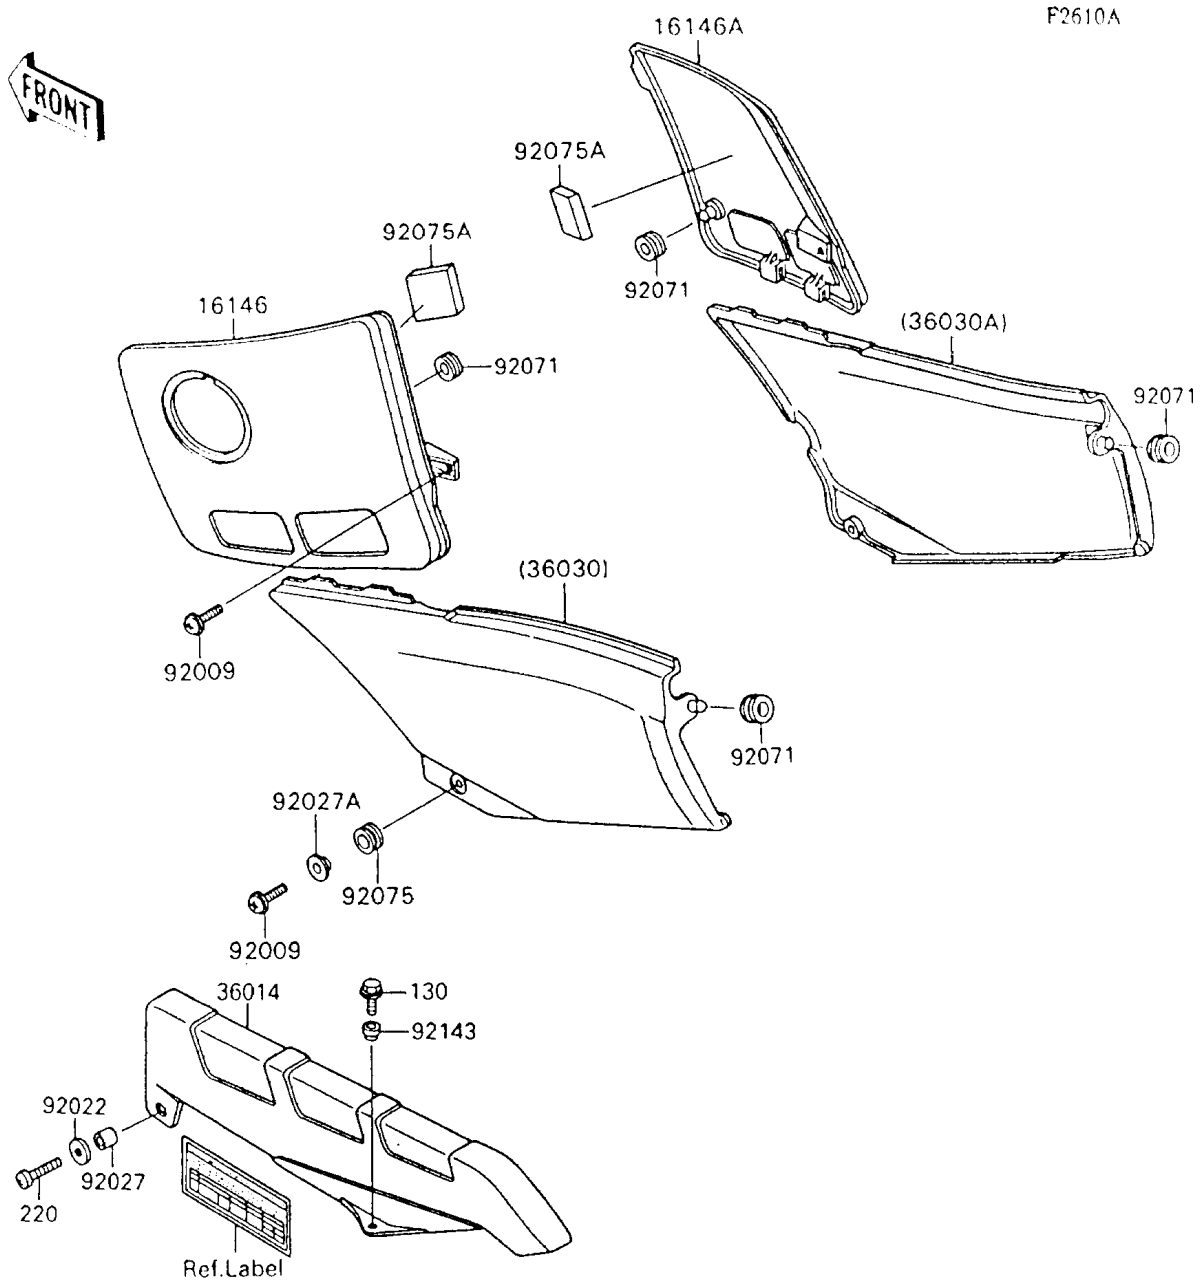

1993 Ninja® 600R PARTS DIAGRAM

Side Covers/Chain Cover

1993 Ninja® 600R PARTS LIST

Side Covers/Chain Cover

| ITEM NAME | PART NUMBER | QUANTITY |
|---|---------------|----------|
| COVER-ASSY,KNEEGRIP,LH,BLACK (Ref # 16146) | 16146-1079-MA | 1 |
| COVER-ASSY,KNEEGRIP,RH,BLACK (Ref # 16146A) | 16146-1080-MA | 1 |
| CASE-CHAIN (Ref # 36014) | 36014-1145 | 1 |
| COVER-SIDE,LH,EBONY (Ref # 36030) | 36030-5177-H8 | 1 |
| COVER-SIDE,RH,EBONY (Ref # 36030A) | 36030-5178-H8 | 1 |
| SCREW,6X18,BLACK (Ref # 92009) | 92009-1181 | 4 |
| WASHER,6.5X20X1.6,BLACK (Ref # 92022) | 92022-1346 | 1 |
| COLLAR,6.8X10X16 (Ref # 92027) | 92027-169 | 1 |
| COLLAR,L=9.1,BLACK (Ref # 92027A) | 92027-1935 | 2 |
| GROMMET (Ref # 92071) | 92071-056 | 4 |
| DAMPER (Ref # 92075) | 92075-1634 | 2 |
| DAMPER,50X50X10 (Ref # 92075A) | 92075-1979 | 2 |
| COLLAR,L=6.6 (Ref # 92143) | 92143-1088 | 1 |
| BOLT-FLANGED,6X14,BLACK (Ref # 130) | 130J0614 | 1 |
| SCREW-PAN-CROS,6X30,BLACK (Ref # 220) | 220C0630 | 1 |