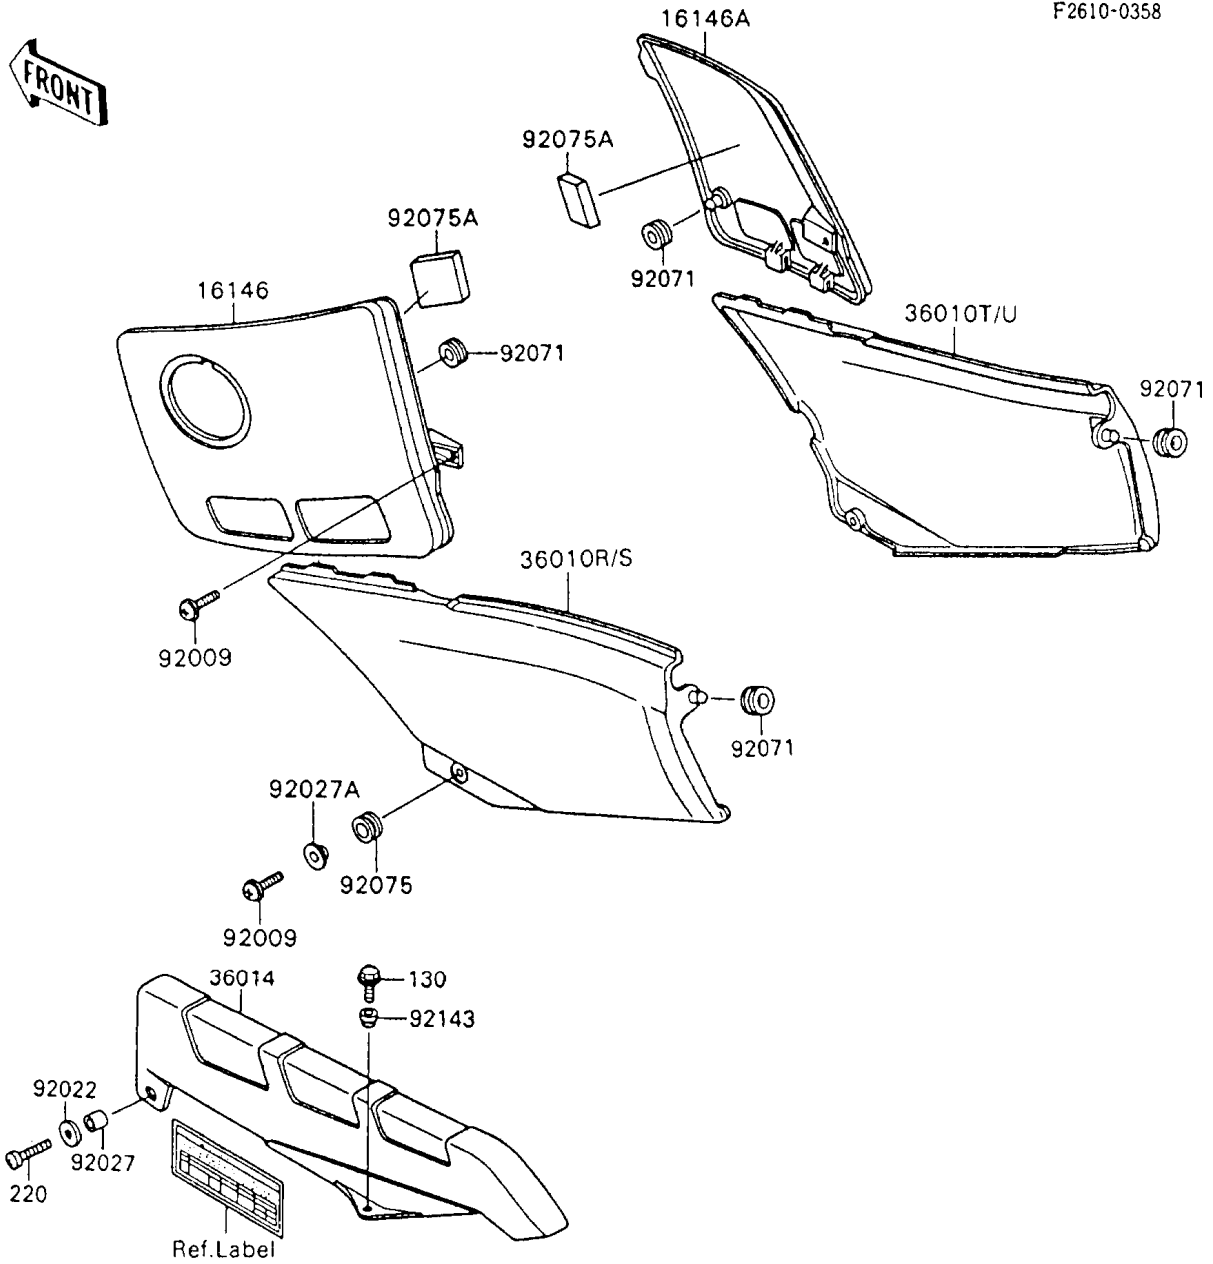

## 1991 Ninja® 600R PARTS DIAGRAM

Side Covers/Chain Cover

F2610-0358

## 1991 Ninja® 600R PARTS LIST

Side Covers/Chain Cover

ITEM NAME	PART NUMBER	QUANTITY
COVER-ASSY,KNEEGRIP,LH,BLACK (Ref # 16146)	16146-1079-MA	1
COVER-ASSY,KNEEGRIP,RH,BLACK (Ref # 16146A)	16146-1080-MA	1
COVER-SIDE,LH,EBONY/GRAY (Ref # 36010R)	36010-5276-FG	1
COVER-SIDE,RH,EBONY/GRAY (Ref # 36010T)	36010-5277-FG	1
CASE-CHAIN (Ref # 36014)	36014-1145	1
SCREW,6X18,BLACK (Ref # 92009)	92009-1181	1
WASHER,6.5X20X1.6,BLACK (Ref # 92022)	92022-1346	1
COLLAR,6.8X10X16 (Ref # 92027)	92027-169	1
COLLAR,L=9.1,BLACK (Ref # 92027A)	92027-1935	1
GROMMET (Ref # 92071)	92071-056	1
DAMPER (Ref # 92075)	92075-1634	1
DAMPER,50X50X10 (Ref # 92075A)	92075-1979	1
COLLAR,L=6.6 (Ref # 92143)	92143-1088	1
BOLT-FLANGED,6X14,BLACK (Ref # 130)	130J0614	1
SCREW-PAN-CROS,6X30,BLACK (Ref # 220)	220C0630	1