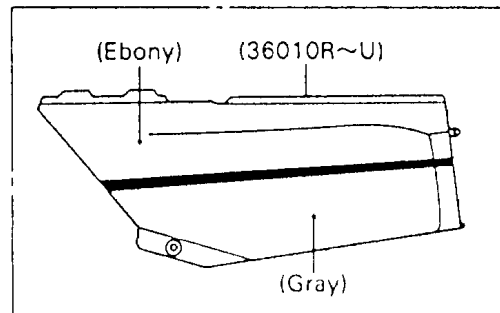

## 1991 Ninja® 600R PARTS DIAGRAM

Side Covers/Chain Cover

F2610-0358

## 1991 Ninja® 600R PARTS LIST

Side Covers/Chain Cover

ITEM NAME	PART NUMBER	QUANTITY
COVER-ASSY,KNEEGRIP,LH,BLACK (Ref # 16146)	16146-1079-MA	1
COVER-ASSY,KNEEGRIP,RH,BLACK (Ref # 16146A)	16146-1080-MA	1
COVER-SIDE,LH,EBONY/GRAY (Ref # 36010R)	36010-5276-FG	1
COVER-SIDE,RH,EBONY/GRAY (Ref # 36010T)	36010-5277-FG	1
CASE-CHAIN (Ref # 36014)	36014-1145	1
SCREW,6X18,BLACK (Ref # 92009)	92009-1181	1
WASHER,6.5X20X1.6,BLACK (Ref # 92022)	92022-1346	1
COLLAR,6.8X10X16 (Ref # 92027)	92027-169	1
COLLAR,L=9.1,BLACK (Ref # 92027A)	92027-1935	1
GROMMET (Ref # 92071)	92071-056	1
DAMPER (Ref # 92075)	92075-1634	1
DAMPER,50X50X10 (Ref # 92075A)	92075-1979	1
COLLAR,L=6.6 (Ref # 92143)	92143-1088	1
BOLT-FLANGED,6X14,BLACK (Ref # 130)	130J0614	1
SCREW-PAN-CROS,6X30,BLACK (Ref # 220)	220C0630	1