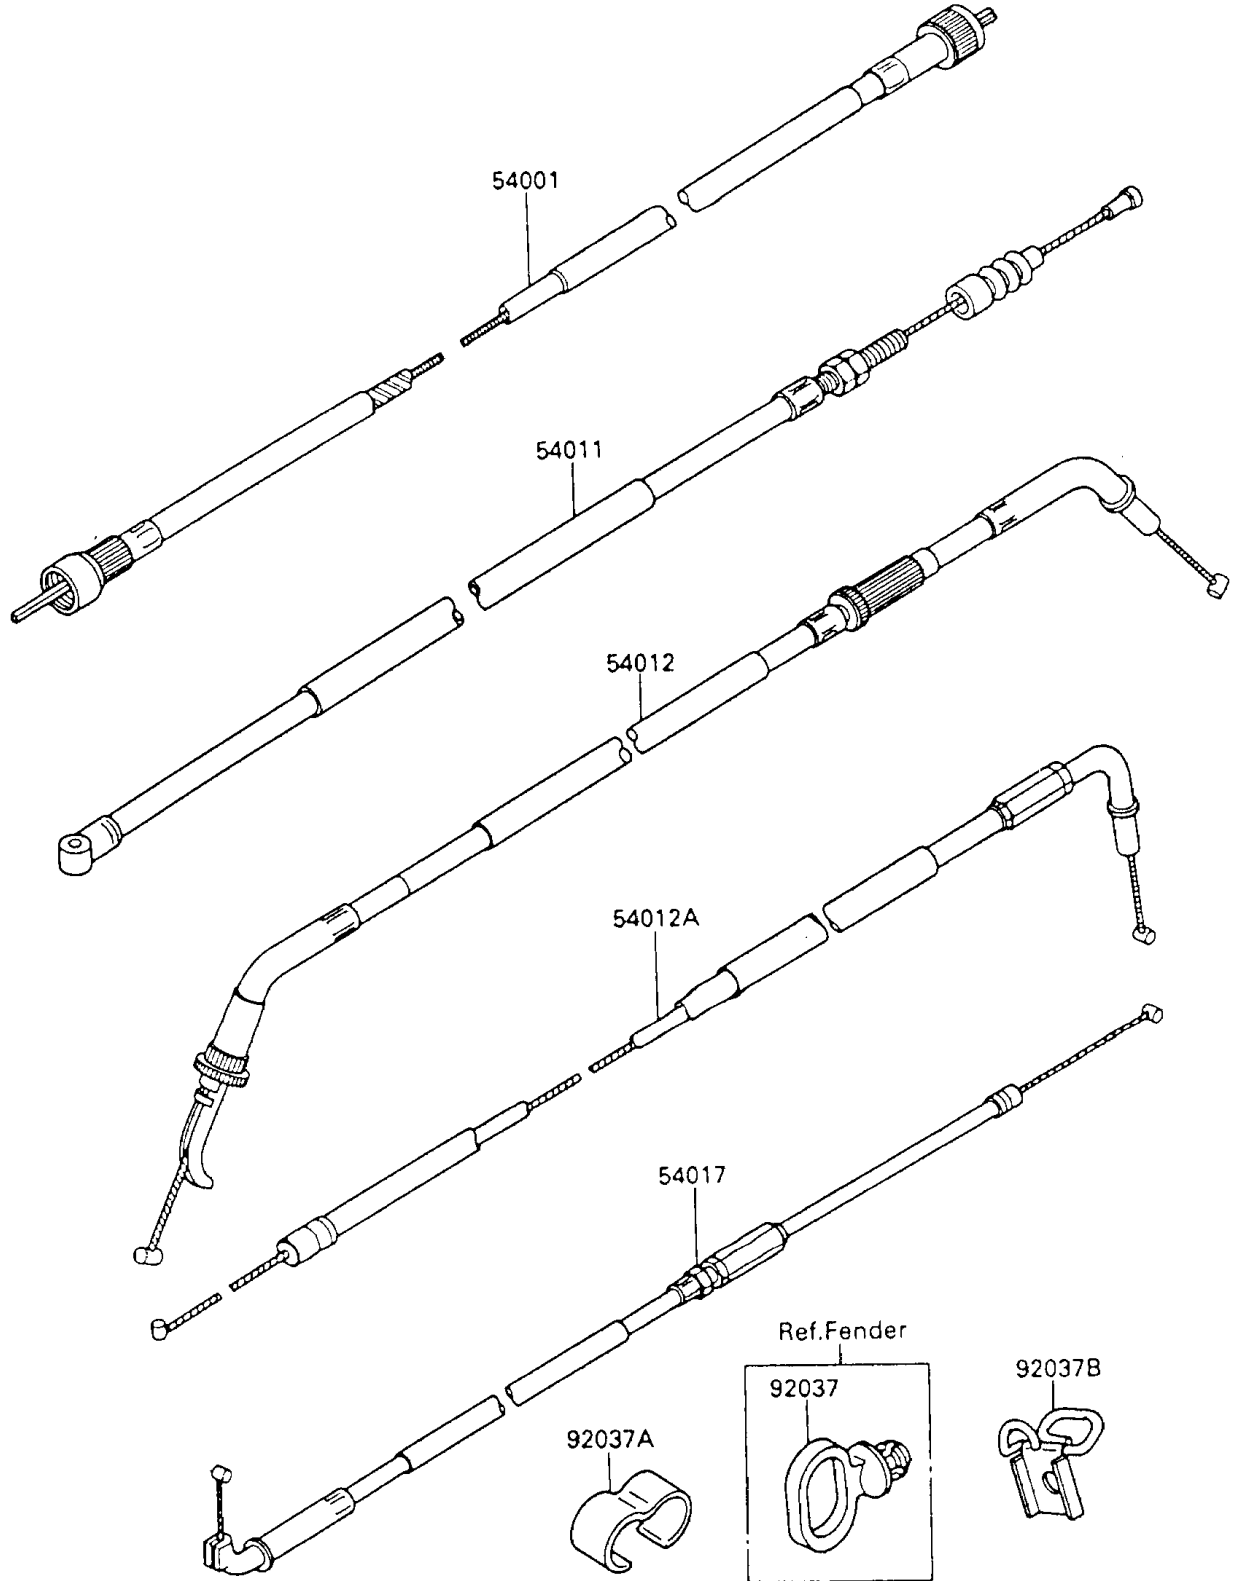

1991 Ninja® 600R PARTS DIAGRAM

Cables

F2540-0283

1991 Ninja® 600R PARTS LIST

Cables

ITEM NAME	PART NUMBER	QUANTITY
CABLE-SPEEDOMETER (Ref # 54001)	54001-1195	1
CABLE-CLUTCH (Ref # 54011)	54011-1293	1
CABLE-THROTTLE,OPENING (Ref # 54012)	54012-1325	1
CABLE-THROTTLE,CLOSING (Ref # 54012A)	54012-1326	1
CABLE-STARTER (Ref # 54017)	54017-1089	1
CLAMP,CABLE (Ref # 92037)	92037-1459	1
CLAMP,CABLE (Ref # 92037A)	92037-1892	1
CLAMP,CABLE (Ref # 92037B)	92037-1893	1