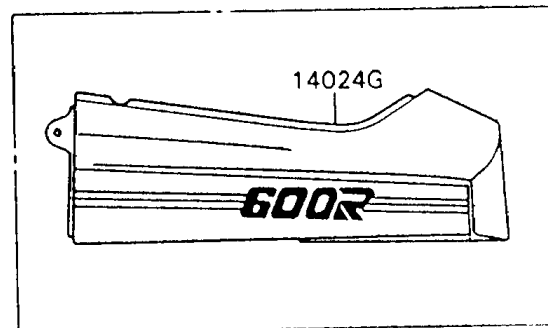

1994 Ninja® 600R PARTS DIAGRAM

Seat

1994 Ninja® 600R PARTS LIST

Seat

ITEM NAME	PART NUMBER	QUANTITY
COVER,SEAT LOCK (Ref # 14024)	14024-1456	1
COVER,SEAT,EBONY (Ref # 14024G)	14024-5217-H8	1
BRACKET-LOCK,SEAT (Ref # 32074)	32074-1132	1
SEAT-ASSY,FR,BLACK (Ref # 53001)	53001-1503-MA	1
SEAT-ASSY,RR,BLACK (Ref # 53001A)	53001-1504-MA	1
LEATHER,FRONT SEAT,BLACK (Ref # 53003)	53003-1181-MA	1
LEATHER,REAR SEAT,BLACK (Ref # 53003A)	53003-1182-MA	1
BOLT,6MM (Ref # 92002)	92002-1932	2
SCREW,6X22,BLACK (Ref # 92009)	92009-1256	2
NUT,FLANGED,6MM (Ref # 92015)	92015-1367	2
DAMPER,SEAT COVER (Ref # 92075)	92075-1931	2
SPRING,SEAT LOCK (Ref # 92081)	92081-1581	1
BOLT-FLANGED (Ref # 130)	130B0614	4