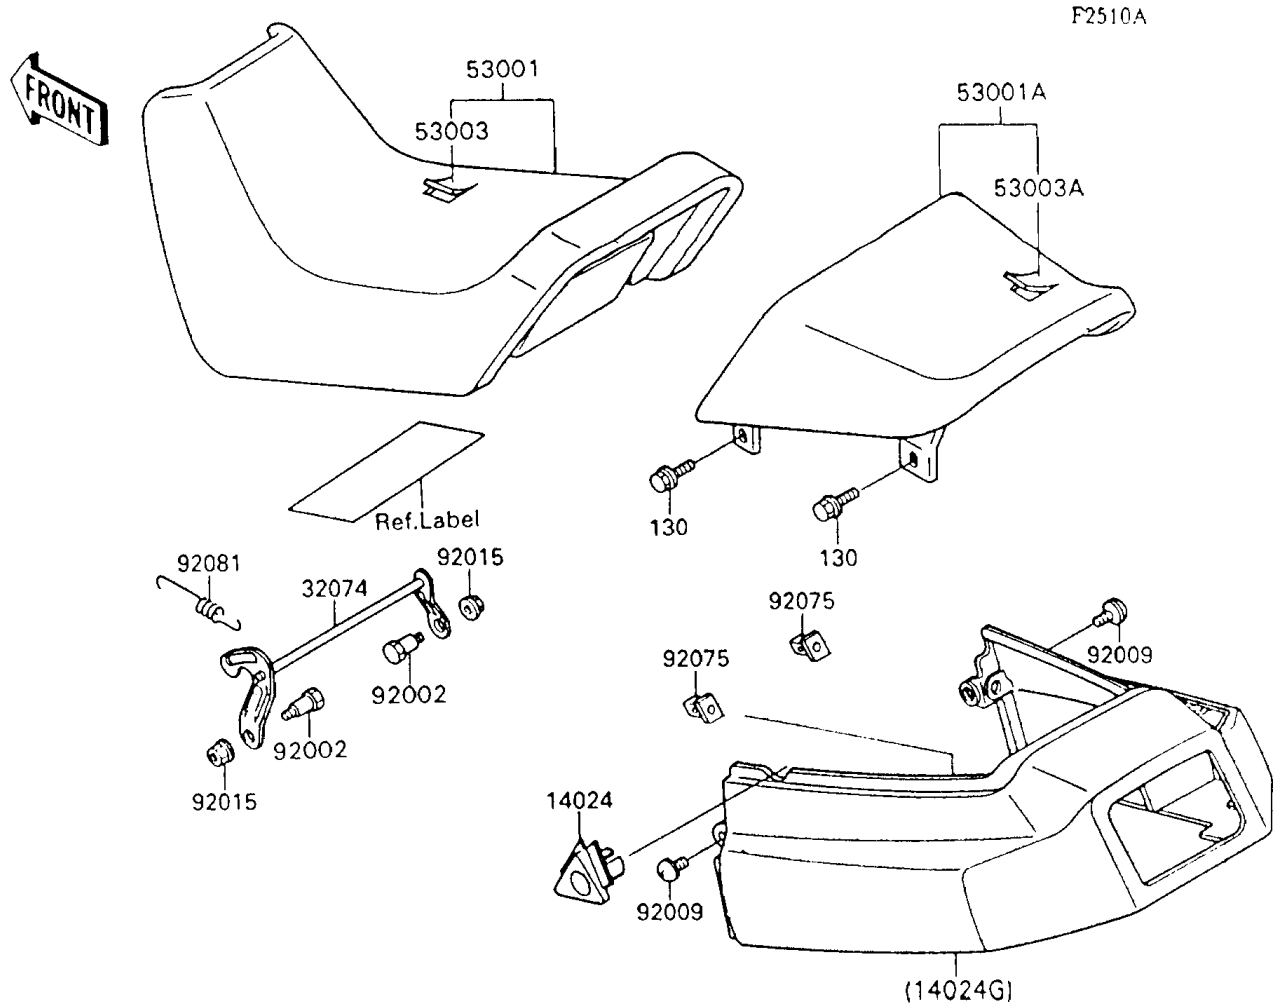

1994 Ninja® 600R PARTS DIAGRAM

Seat

1994 Ninja® 600R PARTS LIST

Seat

ITEM NAME	PART NUMBER	QUANTITY
COVER,SEAT LOCK (Ref # 14024)	14024-1456	1
COVER,SEAT,EBONY (Ref # 14024G)	14024-5217-H8	1
BRACKET-LOCK,SEAT (Ref # 32074)	32074-1132	1
SEAT-ASSY,FR,BLACK (Ref # 53001)	53001-1503-MA	1
SEAT-ASSY,RR,BLACK (Ref # 53001A)	53001-1504-MA	1
LEATHER,FRONT SEAT,BLACK (Ref # 53003)	53003-1181-MA	1
LEATHER,REAR SEAT,BLACK (Ref # 53003A)	53003-1182-MA	1
BOLT,6MM (Ref # 92002)	92002-1932	2
SCREW,6X22,BLACK (Ref # 92009)	92009-1256	2
NUT,FLANGED,6MM (Ref # 92015)	92015-1367	2
DAMPER,SEAT COVER (Ref # 92075)	92075-1931	2
SPRING,SEAT LOCK (Ref # 92081)	92081-1581	1
BOLT-FLANGED (Ref # 130)	130B0614	4