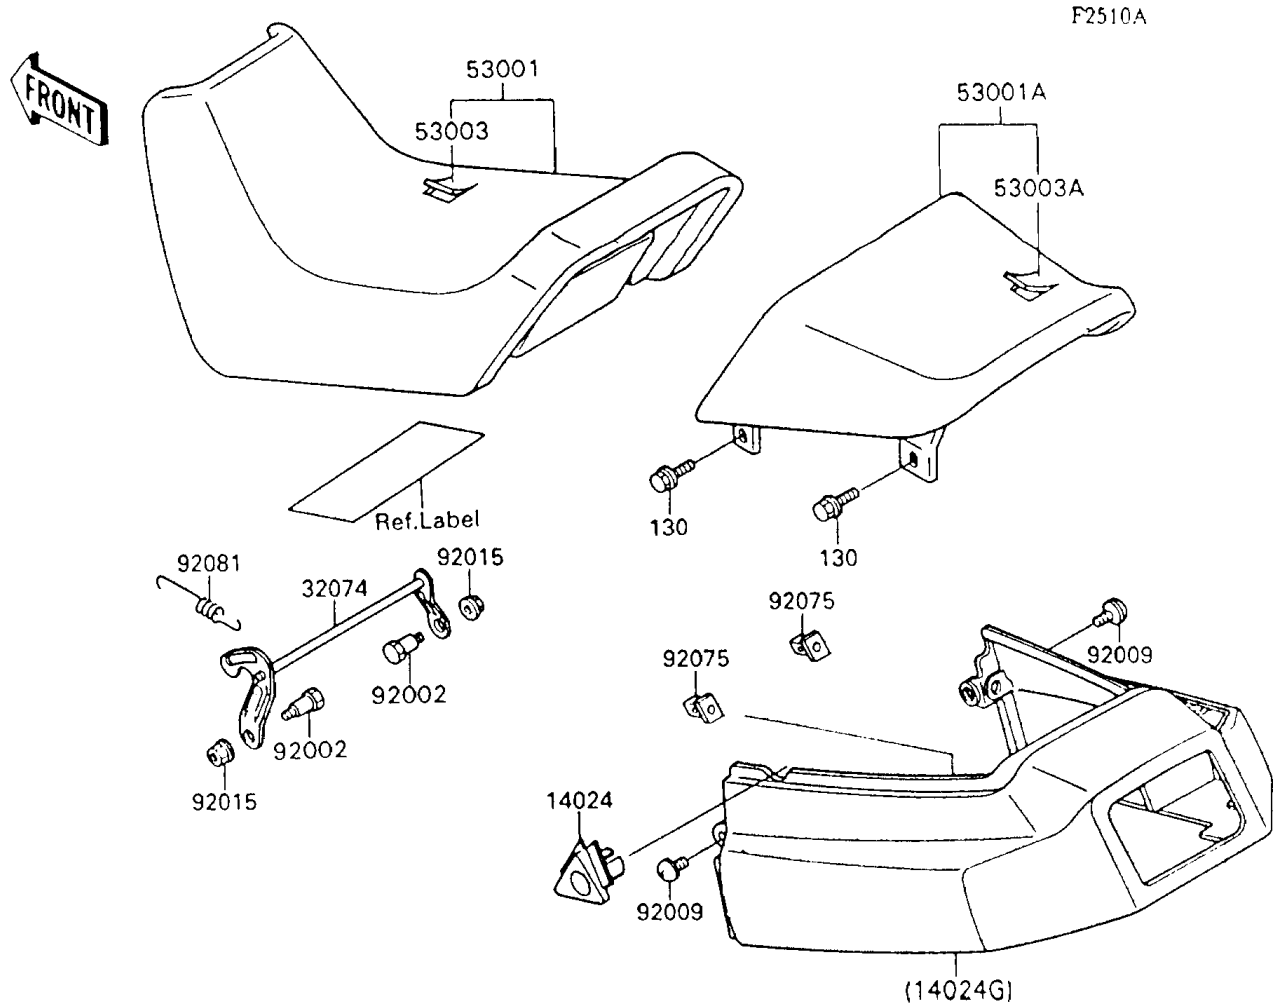

# 1993 Ninja® 600R PARTS DIAGRAM

Seat

# 1993 Ninja® 600R PARTS LIST

## Seat

ITEM NAME	PART NUMBER	QUANTITY
COVER,SEAT LOCK (Ref # 14024)	14024-1456	1
COVER,SEAT,EBONY (Ref # 14024G)	14024-5217-H8	1
BRACKET-LOCK,SEAT (Ref # 32074)	32074-1132	1
SEAT-ASSY,FR,BLACK (Ref # 53001)	53001-1503-MA	1
SEAT-ASSY,RR,BLACK (Ref # 53001A)	53001-1504-MA	1
LEATHER,FRONT SEAT,BLACK (Ref # 53003)	53003-1181-MA	1
LEATHER,REAR SEAT,BLACK (Ref # 53003A)	53003-1182-MA	1
BOLT,6MM (Ref # 92002)	92002-1932	2
SCREW,6X22,BLACK (Ref # 92009)	92009-1256	2
NUT,FLANGED,6MM (Ref # 92015)	92015-1367	2
DAMPER,SEAT COVER (Ref # 92075)	92075-1931	2
SPRING,SEAT LOCK (Ref # 92081)	92081-1581	1
BOLT-FLANGED (Ref # 130)	130B0614	4