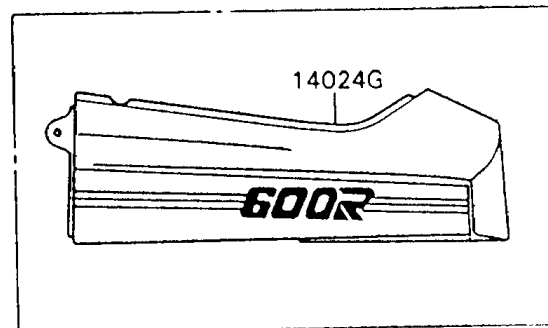

# 1993 Ninja® 600R PARTS DIAGRAM

Seat

## Seat

ITEM NAME	PART NUMBER	QUANTITY
COVER,SEAT LOCK (Ref # 14024)	14024-1456	1
COVER,SEAT,EBONY (Ref # 14024G)	14024-5217-H8	1
BRACKET-LOCK,SEAT (Ref # 32074)	32074-1132	1
SEAT-ASSY,FR,BLACK (Ref # 53001)	53001-1503-MA	1
SEAT-ASSY,RR,BLACK (Ref # 53001A)	53001-1504-MA	1
LEATHER,FRONT SEAT,BLACK (Ref # 53003)	53003-1181-MA	1
LEATHER,REAR SEAT,BLACK (Ref # 53003A)	53003-1182-MA	1
BOLT,6MM (Ref # 92002)	92002-1932	2
SCREW,6X22,BLACK (Ref # 92009)	92009-1256	2
NUT,FLANGED,6MM (Ref # 92015)	92015-1367	2
DAMPER,SEAT COVER (Ref # 92075)	92075-1931	2
SPRING,SEAT LOCK (Ref # 92081)	92081-1581	1
BOLT-FLANGED (Ref # 130)	130B0614	4