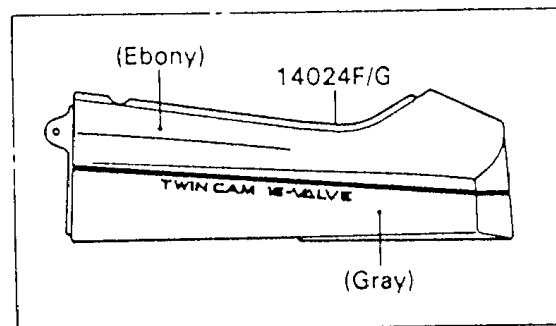

1991 Ninja® 600R PARTS DIAGRAM

Seat

F2510-0346

1991 Ninja® 600R PARTS LIST

Seat

ITEM NAME	PART NUMBER	QUANTITY
COVER,SEAT LOCK (Ref # 14024)	14024-1456	1
COVER,SEAT,EBONY/GRAY (Ref # 14024F)	14024-5169-FG	1
BRACKET-LOCK,SEAT (Ref # 32074)	32074-1132	1
SEAT-ASSY,FR,BLACK (Ref # 53001)	53001-1503-MA	1
SEAT-ASSY,RR,BLACK (Ref # 53001A)	53001-1504-MA	1
LEATHER,FRONT SEAT,BLACK (Ref # 53003)	53003-1181-MA	1
LEATHER,REAR SEAT,BLACK (Ref # 53003A)	53003-1182-MA	1
BOLT,6MM (Ref # 92002)	92002-1932	1
SCREW,6X22,BLACK (Ref # 92009)	92009-1256	1
NUT,FLANGED,6MM (Ref # 92015)	92015-1367	1
DAMPER,SEAT COVER (Ref # 92075)	92075-1931	1
SPRING,SEAT LOCK (Ref # 92081)	92081-1581	1
BOLT-FLANGED (Ref # 130)	130B0614	1