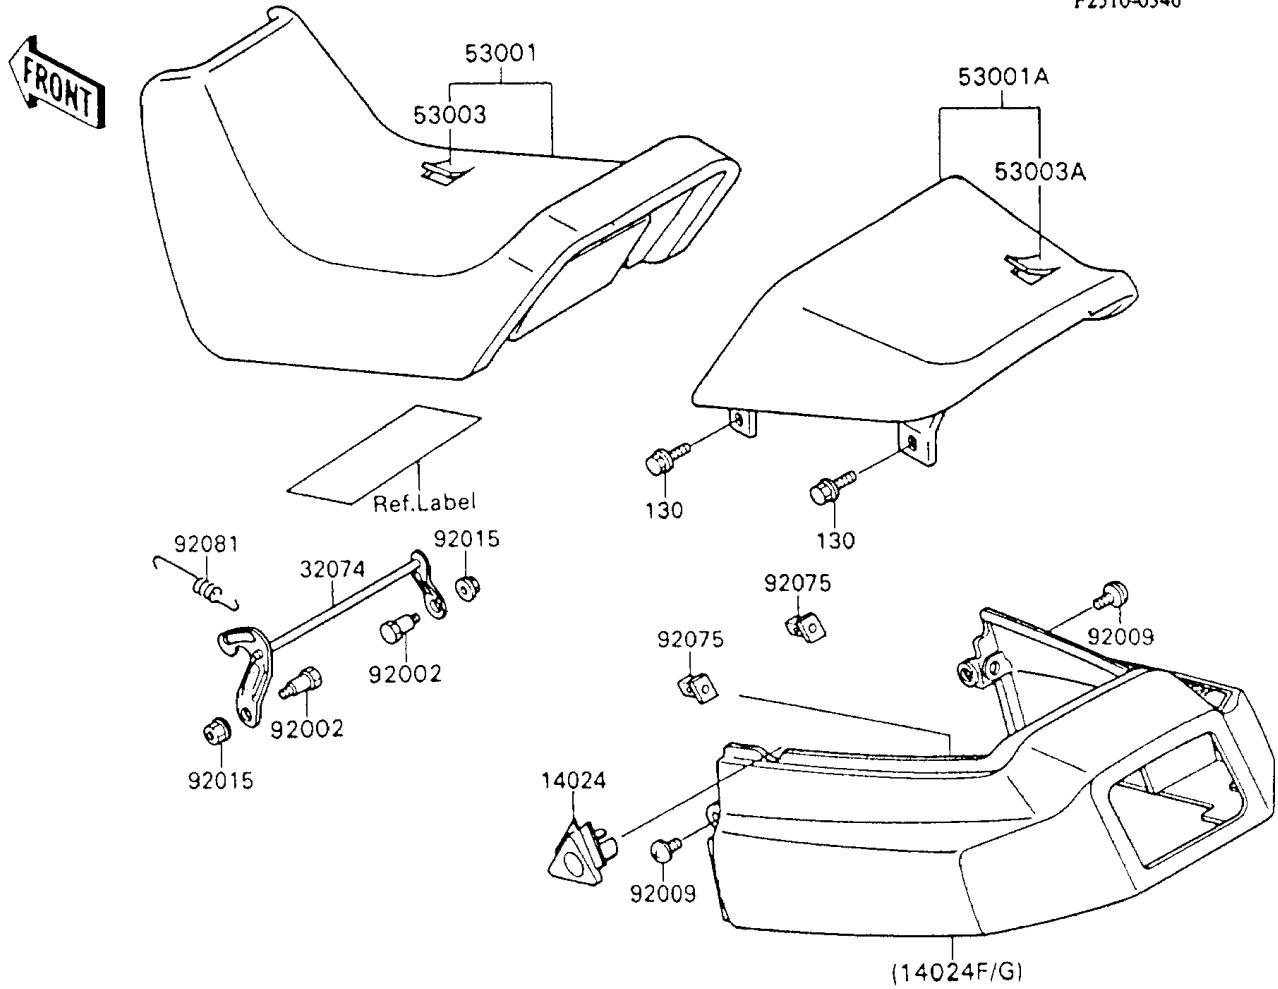

1991 Ninja® 600R PARTS DIAGRAM

Seat

F2510-0346

1991 Ninja® 600R PARTS LIST

Seat

ITEM NAME	PART NUMBER	QUANTITY
COVER,SEAT LOCK (Ref # 14024)	14024-1456	1
COVER,SEAT,EBONY/GRAY (Ref # 14024F)	14024-5169-FG	1
BRACKET-LOCK,SEAT (Ref # 32074)	32074-1132	1
SEAT-ASSY,FR,BLACK (Ref # 53001)	53001-1503-MA	1
SEAT-ASSY,RR,BLACK (Ref # 53001A)	53001-1504-MA	1
LEATHER,FRONT SEAT,BLACK (Ref # 53003)	53003-1181-MA	1
LEATHER,REAR SEAT,BLACK (Ref # 53003A)	53003-1182-MA	1
BOLT,6MM (Ref # 92002)	92002-1932	1
SCREW,6X22,BLACK (Ref # 92009)	92009-1256	1
NUT,FLANGED,6MM (Ref # 92015)	92015-1367	1
DAMPER,SEAT COVER (Ref # 92075)	92075-1931	1
SPRING,SEAT LOCK (Ref # 92081)	92081-1581	1
BOLT-FLANGED (Ref # 130)	130B0614	1