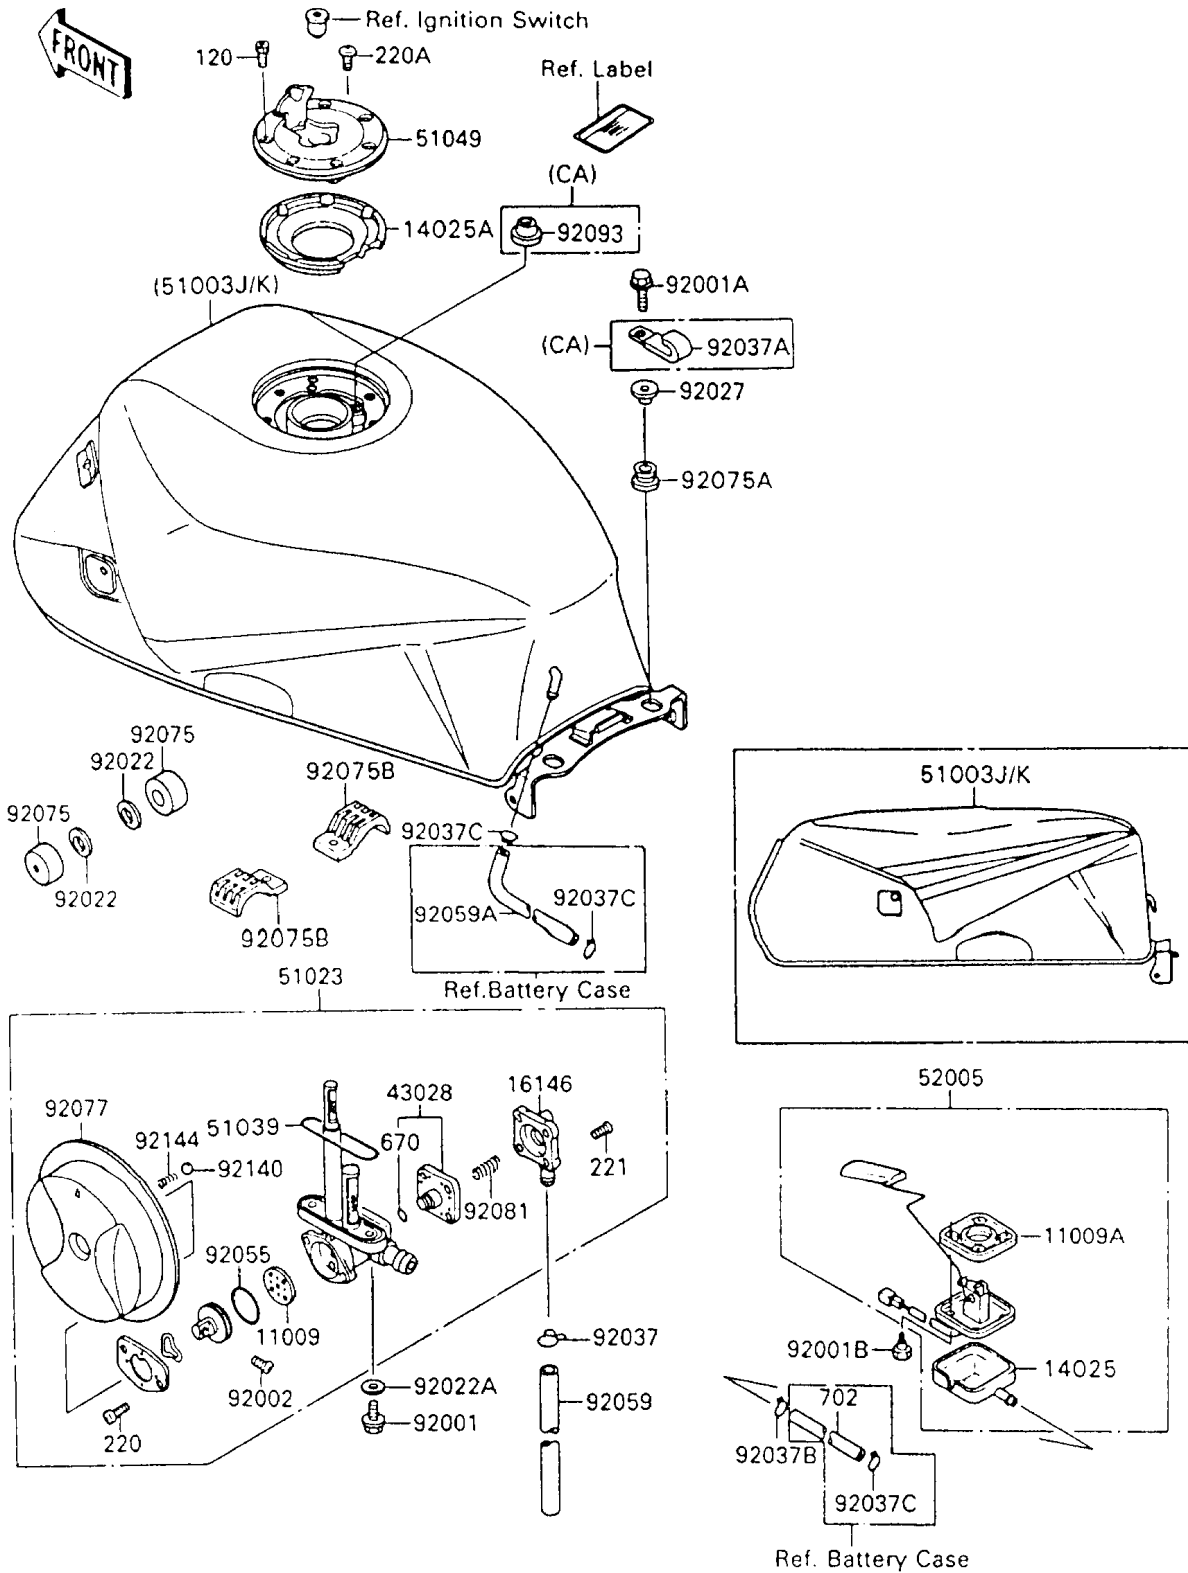

# 1994 Ninja® 600R PARTS DIAGRAM

Fuel Tank

F2410A

# 1994 Ninja® 600R PARTS LIST

## Fuel Tank

ITEM NAME	PART NUMBER	QUANTITY
GASKET,TAP VALVE (Ref # 11009)	11009-1188	1
GASKET,FUEL GAUGE (Ref # 11009A)	11009-1656	1
COVER,FUEL GAUGE (Ref # 14025)	14025-1536	1
COVER,TANK CAP (Ref # 14025A)	14025-1913	1
COVER-ASSY,TAP DIAPHRAGM (Ref # 16146)	16146-1061	1
DIAPHRAGM (Ref # 43028)	43028-1033	1
TANK-COMP-FUEL,EBONY (Ref # 51003J)	51003-5497-H8	1
TANK-COMP-FUEL,EBONY (Ref # 51003K)	51003-5498-H8	1
TAP-ASSY,FUEL,BLACK (Ref # 51023)	51023-1158-BK	1
RING,TAP FLANGED (Ref # 51039)	51039-003	1
CAP-TANK,FUEL (Ref # 51049)	51049-1079	1
GAUGE,FUEL (Ref # 52005)	52005-1089	1
BOLT,6X20 (Ref # 92001)	92001-1091	2
BOLT,FLANGED,6X22 (Ref # 92001A)	92001-1352	2
BOLT,FUEL GAUGE (Ref # 92001B)	92001-1705	4
BOLT,SCREW,4X12 (Ref # 92002)	92002-1996	1
WASHER,10.5X26X2.3 (Ref # 92022)	92022-044	2
WASHER,6.2X11X1.5 (Ref # 92022A)	92022-183	2
COLLAR,L=13.1 (Ref # 92027)	92027-251	2
CLAMP,TUBE (Ref # 92037)	92037-010	1
CLAMP,WIRING HARNESS (Ref # 92037A)	92037-1069	1
CLAMP,TUBE (Ref # 92037B)	92037-147	1
CLAMP (Ref # 92037C)	92037-1712	3
RING-O,TAP LEVER (Ref # 92055)	92055-1085	1
TUBE,5X9X470 (Ref # 92059)	92059-1890	1
TUBE,6X10X200 (Ref # 92059A)	92059-3011	1
DAMPER,FUEL TANK (Ref # 92075)	92075-125	2
DAMPER (Ref # 92075A)	92075-1690	2
DAMPER,FUEL TANK,CNT (Ref # 92075B)	92075-1932	2

## Fuel Tank

ITEM NAME	PART NUMBER	QUANTITY
KNOB,FUEL TAP,BLACK (Ref # 92077)	92077-1089-BK	1
SPRING,TAP DIAPHRAGM (Ref # 92081)	92081-1240	1
SEAL,FUEL TANK CAP (Ref # 92093)	92093-1030	1
BALL,STAINLESS,5/32" (Ref # 92140)	92140-1051	1
SPRING,FUEL TAP KNOB (Ref # 92144)	92144-1212	1
BOLT-SOCKET (Ref # 120)	120S0512	7
SCREW-PAN-CROS (Ref # 220)	220B0308	2
SCREW-PAN-CROS (Ref # 220A)	220C0508	1
SCREW-CSK-CROS (Ref # 221)	221B0418	4
O RING,4MM (Ref # 670)	670B1504	1
TUBE-RUBBER,7X10X380 (Ref # 702)	702A07380	1