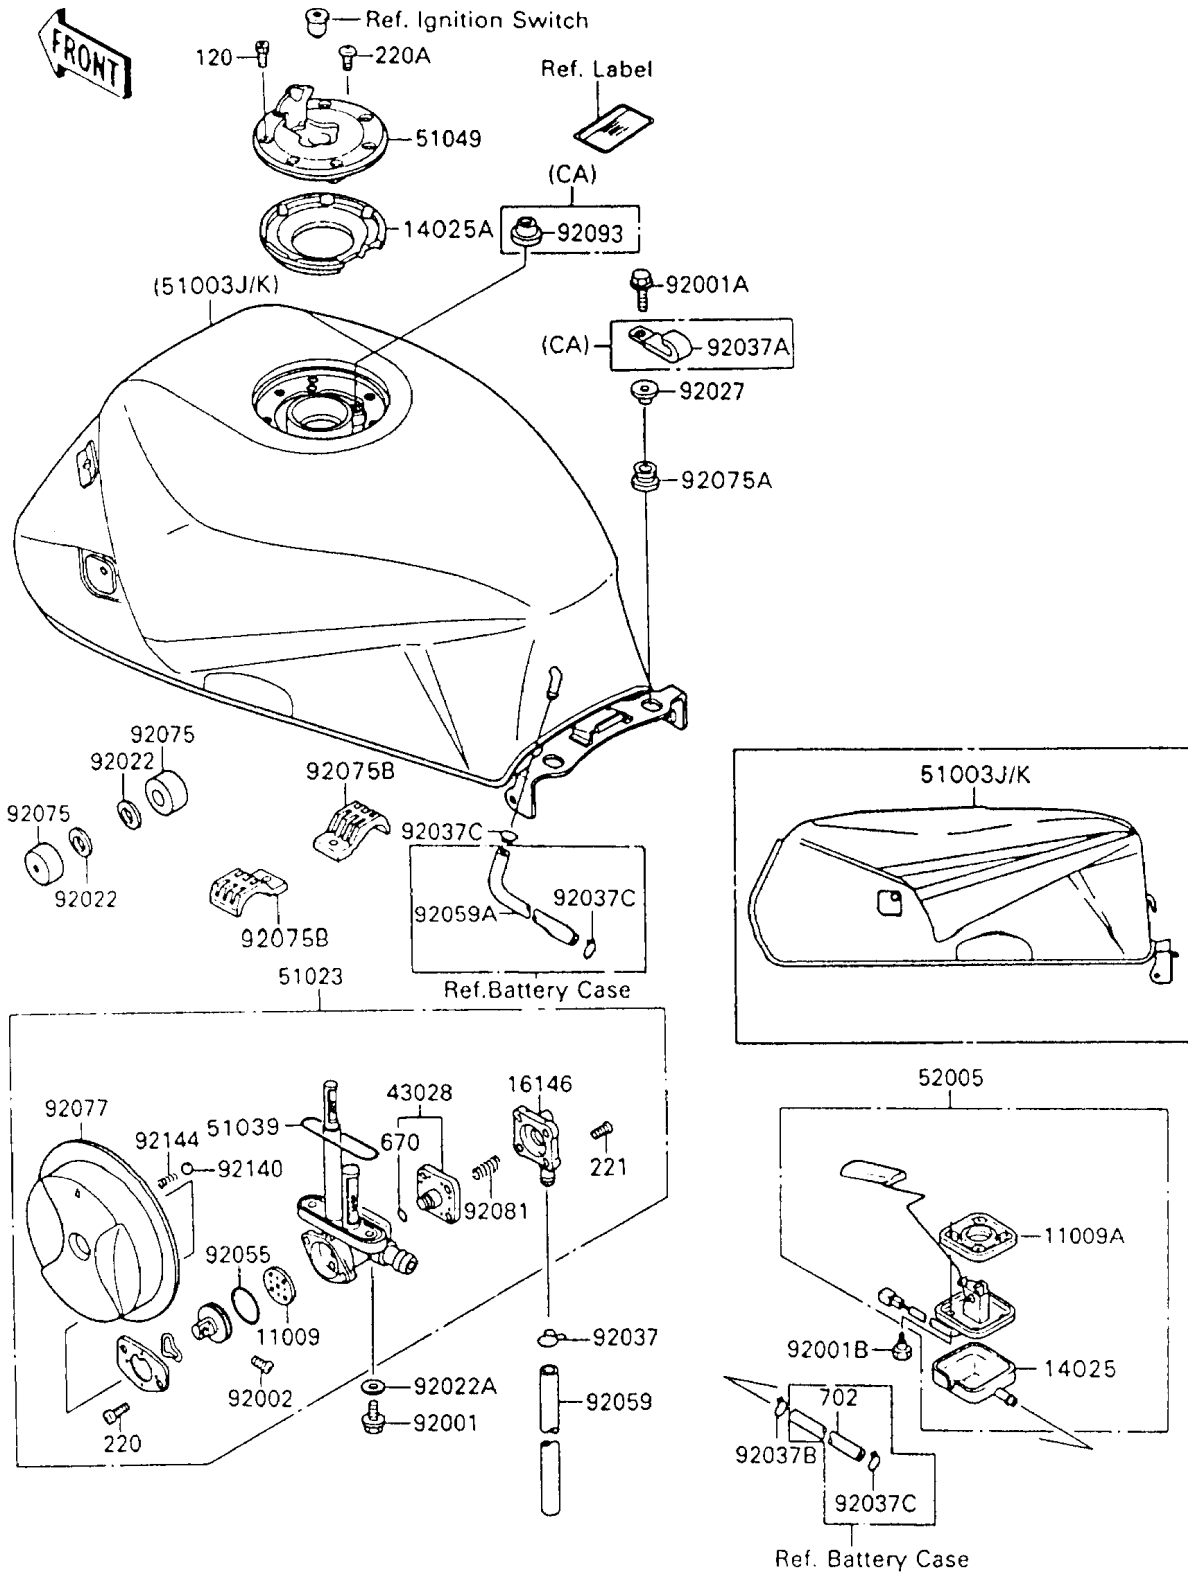

# 1993 Ninja® 600R PARTS DIAGRAM

Fuel Tank

F2410A

# 1993 Ninja® 600R PARTS LIST

## Fuel Tank

ITEM NAME	PART NUMBER	QUANTITY
GASKET,TAP VALVE (Ref # 11009)	11009-1188	1
GASKET,FUEL GAUGE (Ref # 11009A)	11009-1656	1
COVER,FUEL GAUGE (Ref # 14025)	14025-1536	1
COVER,TANK CAP (Ref # 14025A)	14025-1913	1
COVER-ASSY,TAP DIAPHRAGM (Ref # 16146)	16146-1061	1
DIAPHRAGM (Ref # 43028)	43028-1033	1
TANK-COMP-FUEL,EBONY (Ref # 51003J)	51003-5497-H8	1
TANK-COMP-FUEL,EBONY (Ref # 51003K)	51003-5498-H8	1
TAP-ASSY,FUEL,BLACK (Ref # 51023)	51023-1158-BK	1
RING,TAP FLANGED (Ref # 51039)	51039-003	1
CAP-TANK,FUEL (Ref # 51049)	51049-1079	1
GAUGE,FUEL (Ref # 52005)	52005-1089	1
BOLT,6X20 (Ref # 92001)	92001-1091	2
BOLT,FLANGED,6X22 (Ref # 92001A)	92001-1352	2
BOLT,FUEL GAUGE (Ref # 92001B)	92001-1705	4
BOLT,SCREW,4X12 (Ref # 92002)	92002-1996	1
WASHER,10.5X26X2.3 (Ref # 92022)	92022-044	2
WASHER,6.2X11X1.5 (Ref # 92022A)	92022-183	2
COLLAR,L=13.1 (Ref # 92027)	92027-251	2
CLAMP,TUBE (Ref # 92037)	92037-010	1
CLAMP,WIRING HARNESS (Ref # 92037A)	92037-1069	1
CLAMP,TUBE (Ref # 92037B)	92037-147	1
CLAMP (Ref # 92037C)	92037-1712	3
RING-O,TAP LEVER (Ref # 92055)	92055-1085	1
TUBE,5X9X470 (Ref # 92059)	92059-1890	1
TUBE,6X10X200 (Ref # 92059A)	92059-3011	1
DAMPER,FUEL TANK (Ref # 92075)	92075-125	2
DAMPER (Ref # 92075A)	92075-1690	2
DAMPER,FUEL TANK,CNT (Ref # 92075B)	92075-1932	2

### Fuel Tank

ITEM NAME	PART NUMBER	QUANTITY
KNOB,FUEL TAP,BLACK (Ref # 92077)	92077-1089-BK	1
SPRING,TAP DIAPHRAGM (Ref # 92081)	92081-1240	1
SEAL,FUEL TANK CAP (Ref # 92093)	92093-1030	1
BALL,STAINLESS,5/32" (Ref # 92140)	92140-1051	1
SPRING,FUEL TAP KNOB (Ref # 92144)	92144-1212	1
BOLT-SOCKET (Ref # 120)	120S0512	7
SCREW-PAN-CROS (Ref # 220)	220B0308	2
SCREW-PAN-CROS (Ref # 220A)	220C0508	1
SCREW-CSK-CROS (Ref # 221)	221B0418	4
O RING,4MM (Ref # 670)	670B1504	1
TUBE-RUBBER,7X10X380 (Ref # 702)	702A07380	1