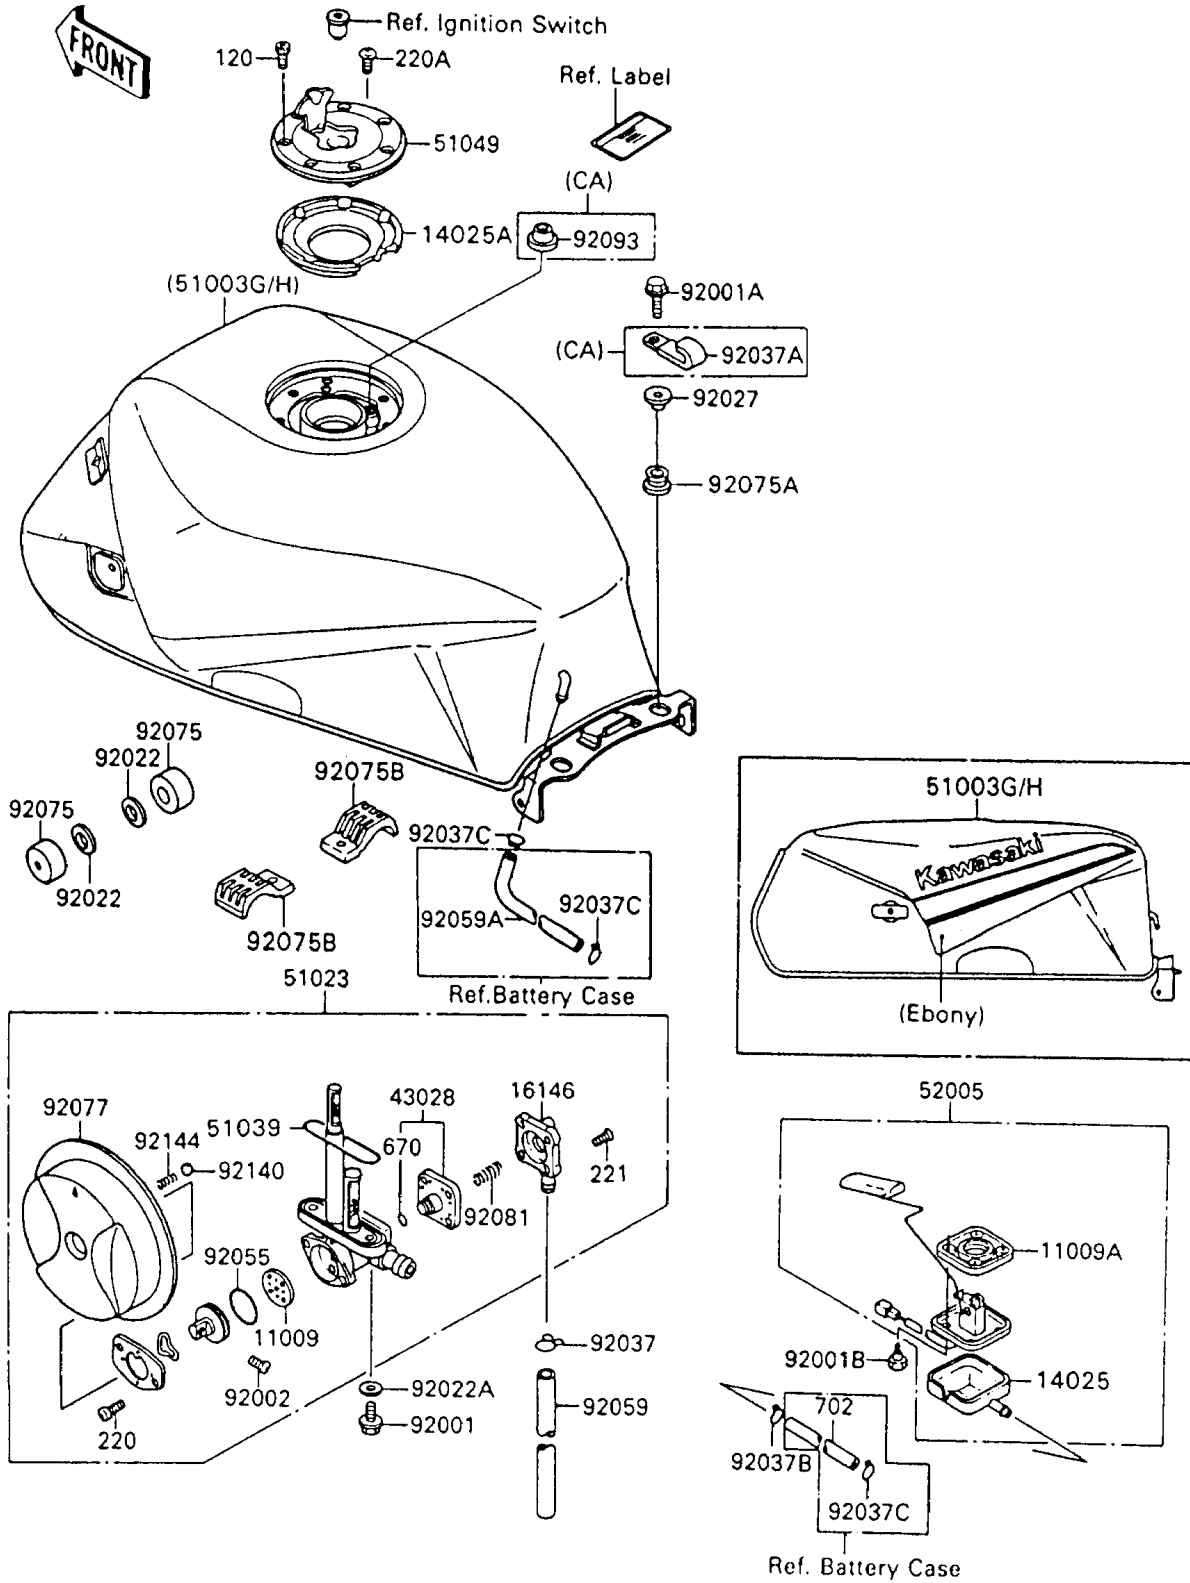

1991 Ninja® 600R PARTS DIAGRAM

Fuel Tank

F2410-0366

1991 Ninja® 600R PARTS LIST

Fuel Tank

ITEM NAME	PART NUMBER	QUANTITY
GASKET,TAP VALVE (Ref # 11009)	11009-1188	1
GASKET,FUEL GAUGE (Ref # 11009A)	11009-1656	1
COVER,FUEL GAUGE (Ref # 14025)	14025-1536	1
COVER,TANK CAP (Ref # 14025A)	14025-1913	1
COVER-ASSY,TAP DIAPHRAGM (Ref # 16146)	16146-1061	1
DIAPHRAGM (Ref # 43028)	43028-1033	1
TANK-COMP-FUEL,EBONY (Ref # 51003G)	51003-5083-H8	1
TANK-COMP-FUEL,EBONY (Ref # 51003H)	51003-5087-H8	1
TAP-ASSY,FUEL,BLACK (Ref # 51023)	51023-1158-BK	1
RING,TAP FLANGED (Ref # 51039)	51039-003	1
CAP-TANK,FUEL (Ref # 51049)	51049-1079	1
GAUGE,FUEL (Ref # 52005)	52005-1089	1
BOLT,6X20 (Ref # 92001)	92001-1091	1
BOLT,FLANGED,6X22 (Ref # 92001A)	92001-1352	1
BOLT,FUEL GAUGE (Ref # 92001B)	92001-1705	1
BOLT,SCREW,4X12 (Ref # 92002)	92002-1996	1
WASHER,10.5X26X2.3 (Ref # 92022)	92022-044	1
WASHER,6.2X11X1.5 (Ref # 92022A)	92022-183	1
COLLAR,L=13.1 (Ref # 92027)	92027-251	1
CLAMP,TUBE (Ref # 92037)	92037-010	1
CLAMP,WIRING HARNESS (Ref # 92037A)	92037-1069	1
CLAMP,TUBE (Ref # 92037B)	92037-147	1
CLAMP (Ref # 92037C)	92037-1712	1
RING-O,TAP LEVER (Ref # 92055)	92055-1085	1
TUBE,5X9X470 (Ref # 92059)	92059-1890	1
TUBE,6X10X200 (Ref # 92059A)	92059-3011	1
DAMPER,FUEL TANK (Ref # 92075)	92075-125	1
DAMPER (Ref # 92075A)	92075-1690	1
DAMPER,FUEL TANK,CNT (Ref # 92075B)	92075-1932	1

1991 Ninja® 600R PARTS LIST

Fuel Tank

ITEM NAME	PART NUMBER	QUANTITY
KNOB,FUEL TAP,BLACK (Ref # 92077)	92077-1089-BK	1
SPRING,TAP DIAPHRAGM (Ref # 92081)	92081-1240	1
SEAL,FUEL TANK CAP (Ref # 92093)	92093-1030	1
BALL,STAINLESS,5/32" (Ref # 92140)	92140-1051	1
SPRING,FUEL TAP KNOB (Ref # 92144)	92144-1212	1
BOLT-SOCKET (Ref # 120)	120S0512	1
SCREW-PAN-CROS (Ref # 220)	220B0308	1
SCREW-PAN-CROS (Ref # 220A)	220C0508	1
SCREW-CSK-CROS (Ref # 221)	221B0418	1
O RING,4MM (Ref # 670)	670B1504	1
TUBE-RUBBER,7X10X380 (Ref # 702)	702A07380	1