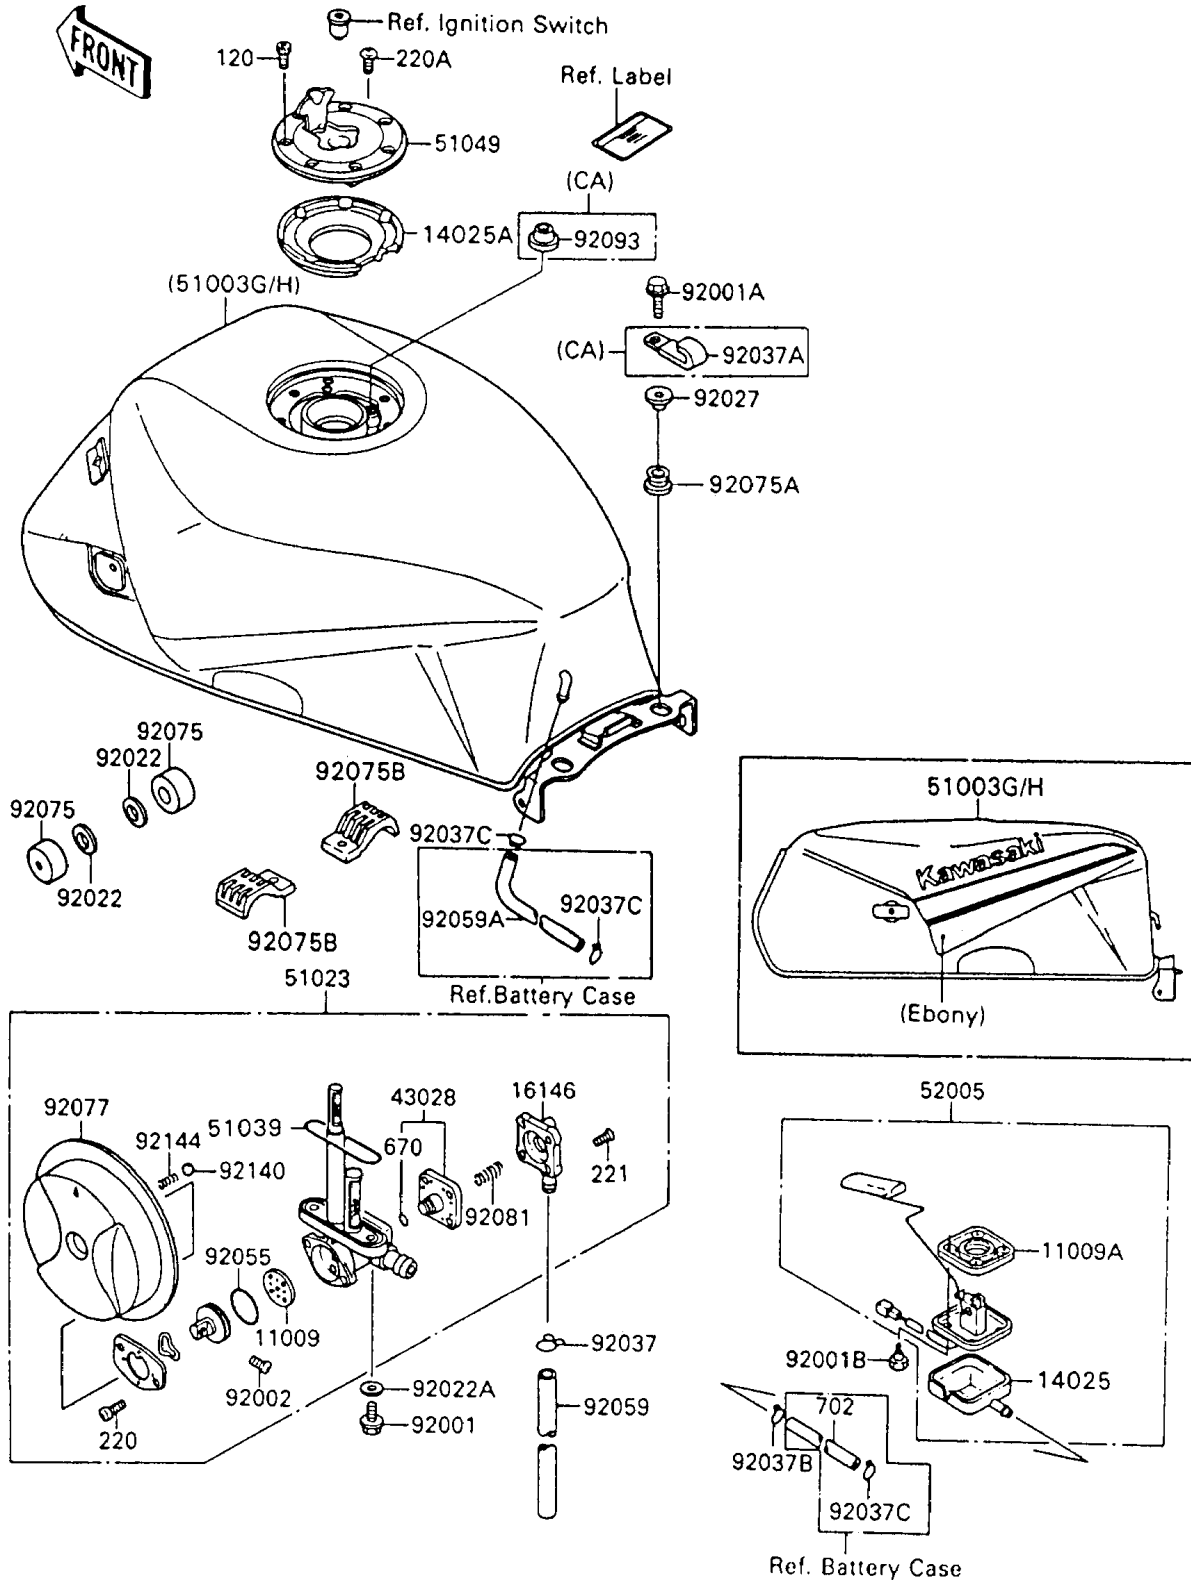

1990 Ninja® 600R PARTS DIAGRAM

Fuel Tank

F2410-0366

1990 Ninja® 600R PARTS LIST

Fuel Tank

ITEM NAME	PART NUMBER	QUANTITY
GASKET,TAP VALVE (Ref # 11009)	11009-1188	1
GASKET,FUEL GAUGE (Ref # 11009A)	11009-1656	1
COVER,FUEL GAUGE (Ref # 14025)	14025-1536	1
COVER,TANK CAP (Ref # 14025A)	14025-1913	1
COVER-ASSY,TAP DIAPHRAGM (Ref # 16146)	16146-1061	1
DIAPHRAGM (Ref # 43028)	43028-1033	1
TANK-COMP-FUEL,EBONY (Ref # 51003G)	51003-5083-H8	1
TANK-COMP-FUEL,EBONY (Ref # 51003H)	51003-5087-H8	1
TAP-ASSY,FUEL,BLACK (Ref # 51023)	51023-1158-BK	1
RING,TAP FLANGED (Ref # 51039)	51039-003	1
CAP-TANK,FUEL (Ref # 51049)	51049-1079	1
GAUGE,FUEL (Ref # 52005)	52005-1089	1
BOLT,6X20 (Ref # 92001)	92001-1091	2
BOLT,FLANGED,6X22 (Ref # 92001A)	92001-1352	2
BOLT,FUEL GAUGE (Ref # 92001B)	92001-1705	4
BOLT,SCREW,4X12 (Ref # 92002)	92002-1996	1
WASHER,10.5X26X2.3 (Ref # 92022)	92022-044	2
WASHER,6.2X11X1.5 (Ref # 92022A)	92022-183	2
COLLAR,L=13.1 (Ref # 92027)	92027-251	2
CLAMP,TUBE (Ref # 92037)	92037-010	1
CLAMP,WIRING HARNESS (Ref # 92037A)	92037-1069	1
CLAMP,TUBE (Ref # 92037B)	92037-147	1
CLAMP (Ref # 92037C)	92037-1712	3
RING-O,TAP LEVER (Ref # 92055)	92055-1085	1
TUBE,5X9X470 (Ref # 92059)	92059-1890	1
TUBE,6X10X200 (Ref # 92059A)	92059-3011	1
DAMPER,FUEL TANK (Ref # 92075)	92075-125	2
DAMPER (Ref # 92075A)	92075-1690	2
DAMPER,FUEL TANK,CNT (Ref # 92075B)	92075-1932	2

1990 Ninja® 600R PARTS LIST

Fuel Tank

ITEM NAME	PART NUMBER	QUANTITY
KNOB,FUEL TAP,BLACK (Ref # 92077)	92077-1089-BK	1
SPRING,TAP DIAPHRAGM (Ref # 92081)	92081-1240	1
SEAL,FUEL TANK CAP (Ref # 92093)	92093-1030	1
BALL,STAINLESS,5/32" (Ref # 92140)	92140-1051	1
SPRING,FUEL TAP KNOB (Ref # 92144)	92144-1212	1
BOLT-SOCKET (Ref # 120)	120S0512	7
SCREW-PAN-CROS (Ref # 220)	220B0308	2
SCREW-PAN-CROS (Ref # 220A)	220C0508	1
SCREW-CSK-CROS (Ref # 221)	221B0418	4
O RING,4MM (Ref # 670)	670B1504	1
TUBE-RUBBER,7X10X380 (Ref # 702)	702A07380	1