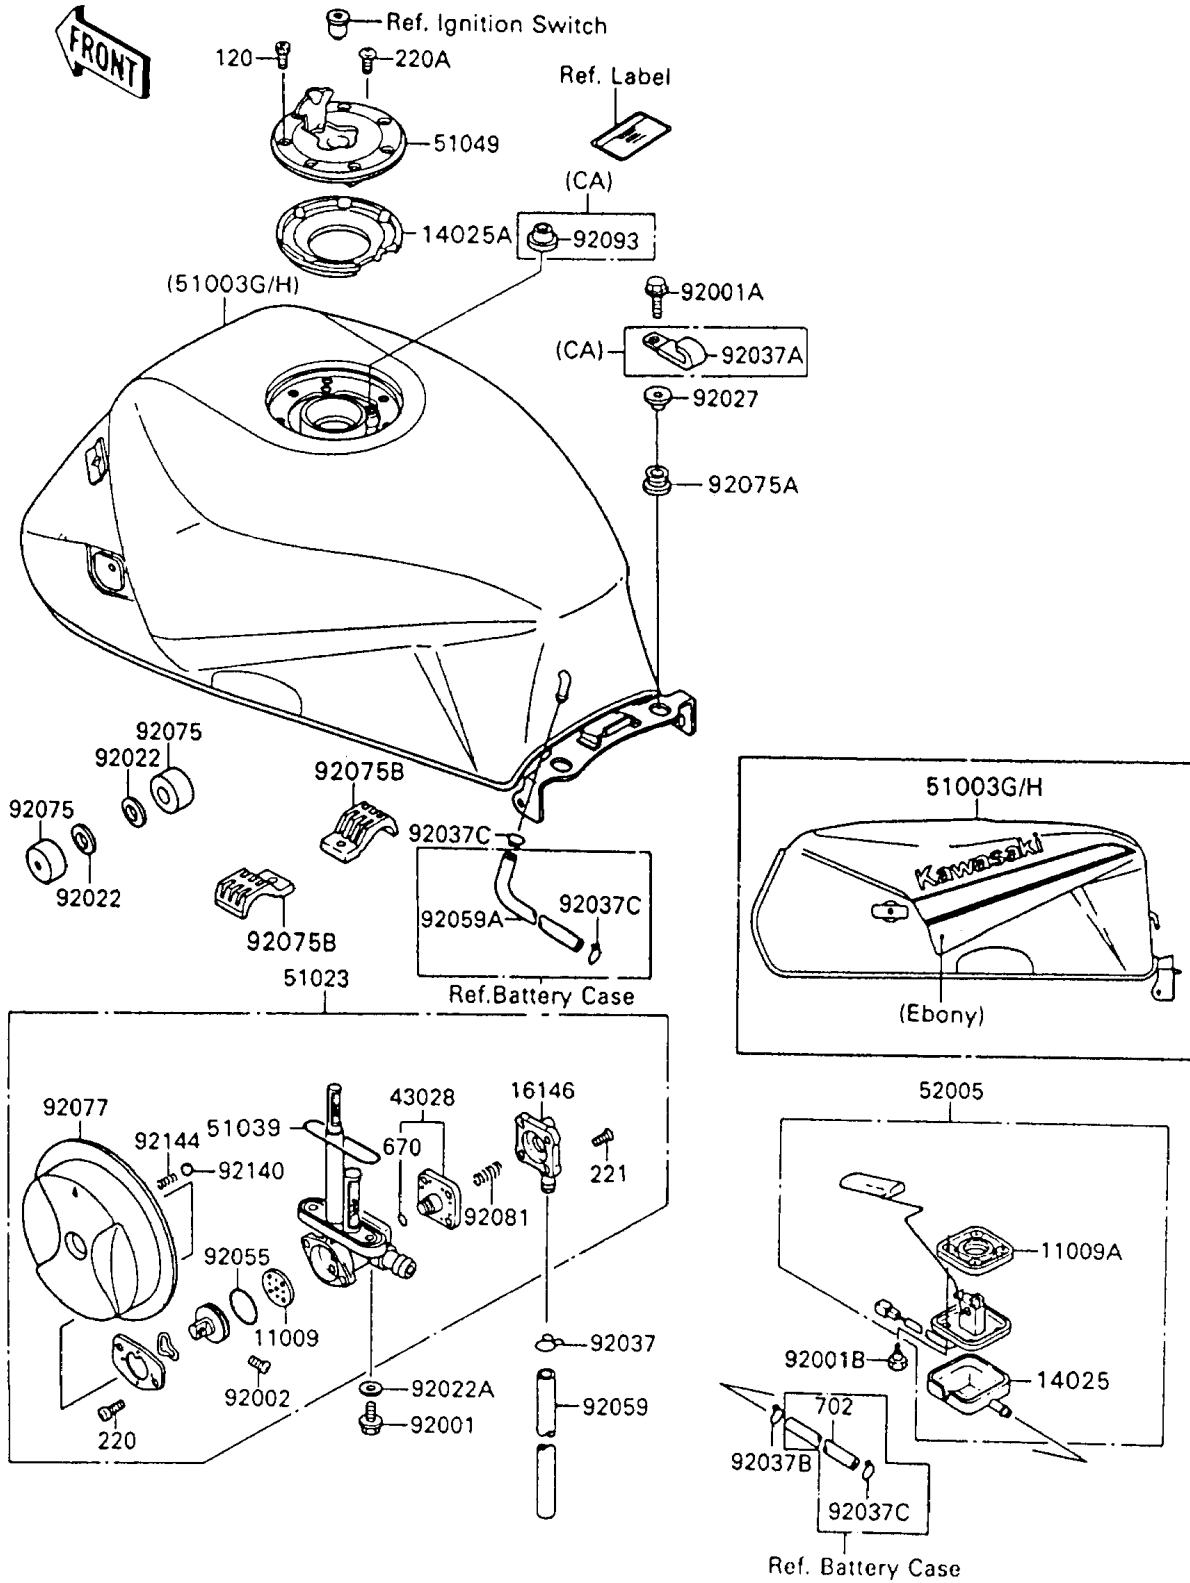

# 1990 Ninja® 600R PARTS DIAGRAM

Fuel Tank

F2410-0366

# 1990 Ninja® 600R PARTS LIST

## Fuel Tank

ITEM NAME	PART NUMBER	QUANTITY
GASKET,TAP VALVE (Ref # 11009)	11009-1188	1
GASKET,FUEL GAUGE (Ref # 11009A)	11009-1656	1
COVER,FUEL GAUGE (Ref # 14025)	14025-1536	1
COVER,TANK CAP (Ref # 14025A)	14025-1913	1
COVER-ASSY,TAP DIAPHRAGM (Ref # 16146)	16146-1061	1
DIAPHRAGM (Ref # 43028)	43028-1033	1
TANK-COMP-FUEL,EBONY (Ref # 51003G)	51003-5083-H8	1
TANK-COMP-FUEL,EBONY (Ref # 51003H)	51003-5087-H8	1
TAP-ASSY,FUEL,BLACK (Ref # 51023)	51023-1158-BK	1
RING,TAP FLANGED (Ref # 51039)	51039-003	1
CAP-TANK,FUEL (Ref # 51049)	51049-1079	1
GAUGE,FUEL (Ref # 52005)	52005-1089	1
BOLT,6X20 (Ref # 92001)	92001-1091	2
BOLT,FLANGED,6X22 (Ref # 92001A)	92001-1352	2
BOLT,FUEL GAUGE (Ref # 92001B)	92001-1705	4
BOLT,SCREW,4X12 (Ref # 92002)	92002-1996	1
WASHER,10.5X26X2.3 (Ref # 92022)	92022-044	2
WASHER,6.2X11X1.5 (Ref # 92022A)	92022-183	2
COLLAR,L=13.1 (Ref # 92027)	92027-251	2
CLAMP,TUBE (Ref # 92037)	92037-010	1
CLAMP,WIRING HARNESS (Ref # 92037A)	92037-1069	1
CLAMP,TUBE (Ref # 92037B)	92037-147	1
CLAMP (Ref # 92037C)	92037-1712	3
RING-O,TAP LEVER (Ref # 92055)	92055-1085	1
TUBE,5X9X470 (Ref # 92059)	92059-1890	1
TUBE,6X10X200 (Ref # 92059A)	92059-3011	1
DAMPER,FUEL TANK (Ref # 92075)	92075-125	2
DAMPER (Ref # 92075A)	92075-1690	2
DAMPER,FUEL TANK,CNT (Ref # 92075B)	92075-1932	2

## Fuel Tank

ITEM NAME	PART NUMBER	QUANTITY
KNOB,FUEL TAP,BLACK (Ref # 92077)	92077-1089-BK	1
SPRING,TAP DIAPHRAGM (Ref # 92081)	92081-1240	1
SEAL,FUEL TANK CAP (Ref # 92093)	92093-1030	1
BALL,STAINLESS,5/32" (Ref # 92140)	92140-1051	1
SPRING,FUEL TAP KNOB (Ref # 92144)	92144-1212	1
BOLT-SOCKET (Ref # 120)	120S0512	7
SCREW-PAN-CROS (Ref # 220)	220B0308	2
SCREW-PAN-CROS (Ref # 220A)	220C0508	1
SCREW-CSK-CROS (Ref # 221)	221B0418	4
O RING,4MM (Ref # 670)	670B1504	1
TUBE-RUBBER,7X10X380 (Ref # 702)	702A07380	1