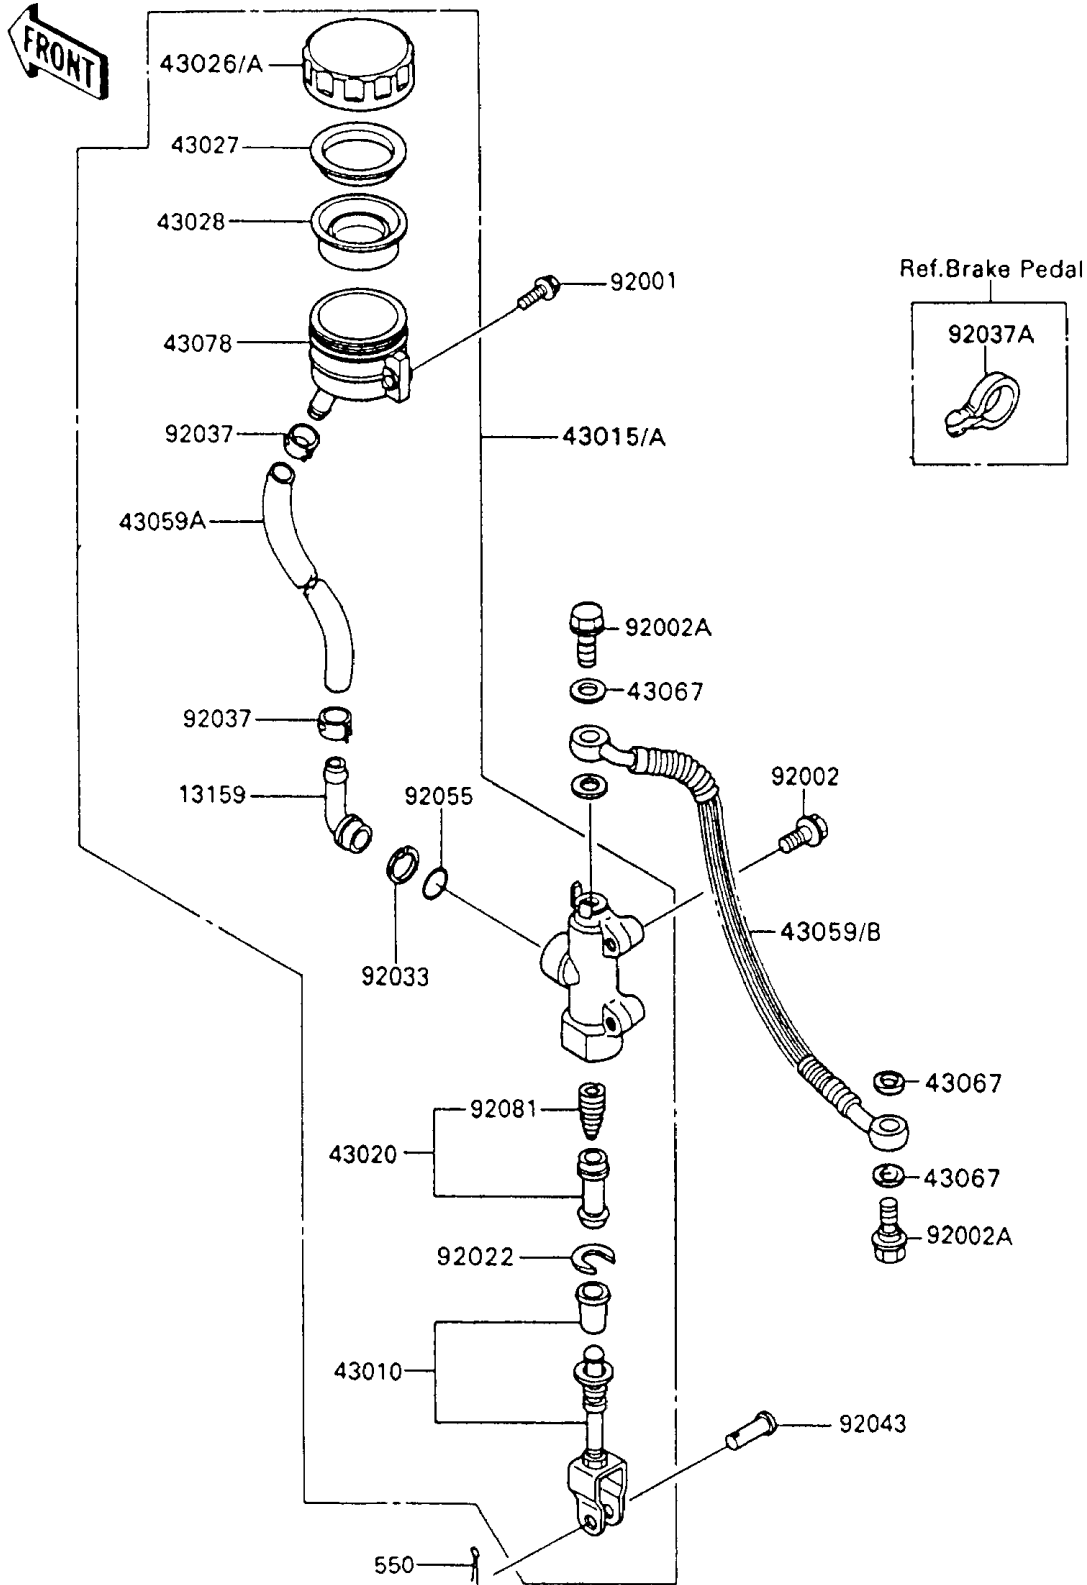

1994 Ninja® 600R PARTS DIAGRAM

Rear Master Cylinder

F2293-0077

1994 Ninja® 600R PARTS LIST

Rear Master Cylinder

ITEM NAME	PART NUMBER	QUANTITY
CONNECTOR,RR MASTER CYLINDER (Ref # 13159)	13159-1052	1
ROD-ASSY-BRAKE (Ref # 43010)	43010-1055	1
CYLINDER-ASSY-MASTER,RR (Ref # 43015A)	43015-1503	1
PISTON-COMP-BRAKE (Ref # 43020)	43020-1057	1
CAP-BRAKE (Ref # 43026)	43026-1051	1
PLATE-DIAPHRAGM (Ref # 43027)	43027-1051	1
DIAPHRAGM,MASTER CYLINDER (Ref # 43028)	43028-1057	1
HOSE-BRAKE,RR MASTER CYLINDER (Ref # 43059A)	43059-1404	1
HOSE-BRAKE,RR (Ref # 43059B)	43059-1612	1
WASHER,10.5X15X1.5 (Ref # 43067)	43067-001	4
RESERVOIR,RR MASTER CYLINDER (Ref # 43078)	43078-1082	1
BOLT,W/P,6X16 (Ref # 92001)	92001-1860	1
BOLT,8X30 (Ref # 92002)	92002-1485	2
BOLT,OIL,L=23 (Ref # 92002A)	92002-1888	2
WASHER,CIRCRIP (Ref # 92022)	92022-1601	1
RING-SNAP,20.5MM (Ref # 92033)	92033-1186	1
CLAMP,BRAKE HOSE (Ref # 92037)	92037-1547	2
PIN,8X16 (Ref # 92043)	92043-1013	1
RING-O,MASTER CYLINDER (Ref # 92055)	92055-1251	1
SPRING,MASTER CYLINDER (Ref # 92081)	92081-1737	1
PIN-COTTER,2.0X15 (Ref # 550)	550D2015	1