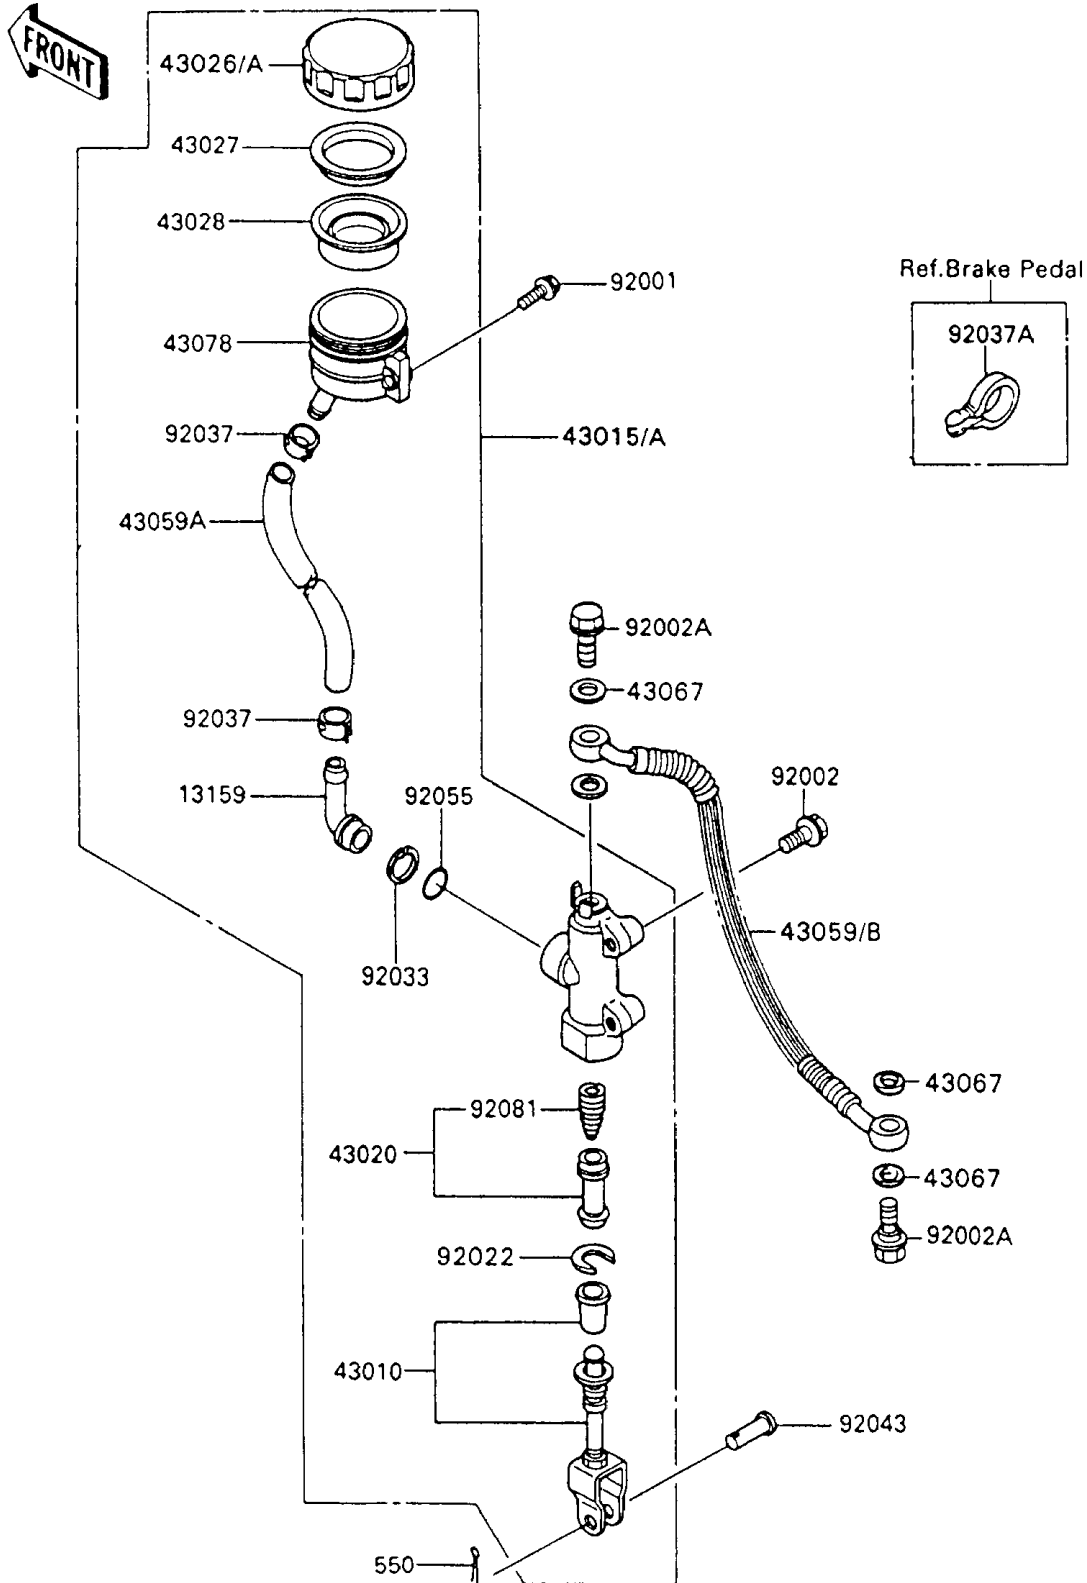

1993 Ninja® 600R PARTS DIAGRAM

Rear Master Cylinder

F2293-0077

1993 Ninja® 600R PARTS LIST

Rear Master Cylinder

ITEM NAME	PART NUMBER	QUANTITY
CONNECTOR,RR MASTER CYLINDER (Ref # 13159)	13159-1052	1
ROD-ASSY-BRAKE (Ref # 43010)	43010-1055	1
CYLINDER-ASSY-MASTER,RR (Ref # 43015A)	43015-1503	1
PISTON-COMP-BRAKE (Ref # 43020)	43020-1057	1
CAP-BRAKE (Ref # 43026)	43026-1051	1
PLATE-DIAPHRAGM (Ref # 43027)	43027-1051	1
DIAPHRAGM,MASTER CYLINDER (Ref # 43028)	43028-1057	1
HOSE-BRAKE,RR MASTER CYLINDER (Ref # 43059A)	43059-1404	1
HOSE-BRAKE,RR (Ref # 43059B)	43059-1612	1
WASHER,10.5X15X1.5 (Ref # 43067)	43067-001	4
RESERVOIR,RR MASTER CYLINDER (Ref # 43078)	43078-1082	1
BOLT,W/P,6X16 (Ref # 92001)	92001-1860	1
BOLT,8X30 (Ref # 92002)	92002-1485	2
BOLT,OIL,L=23 (Ref # 92002A)	92002-1888	2
WASHER,CIRCRIP (Ref # 92022)	92022-1601	1
RING-SNAP,20.5MM (Ref # 92033)	92033-1186	1
CLAMP,BRAKE HOSE (Ref # 92037)	92037-1547	2
CLAMP,HOSE (Ref # 92037A)	92037-1827	1
PIN,8X16 (Ref # 92043)	92043-1013	1
RING-O,MASTER CYLINDER (Ref # 92055)	92055-1251	1
SPRING,MASTER CYLINDER (Ref # 92081)	92081-1737	1
PIN-COTTER,2.0X15 (Ref # 550)	550D2015	1