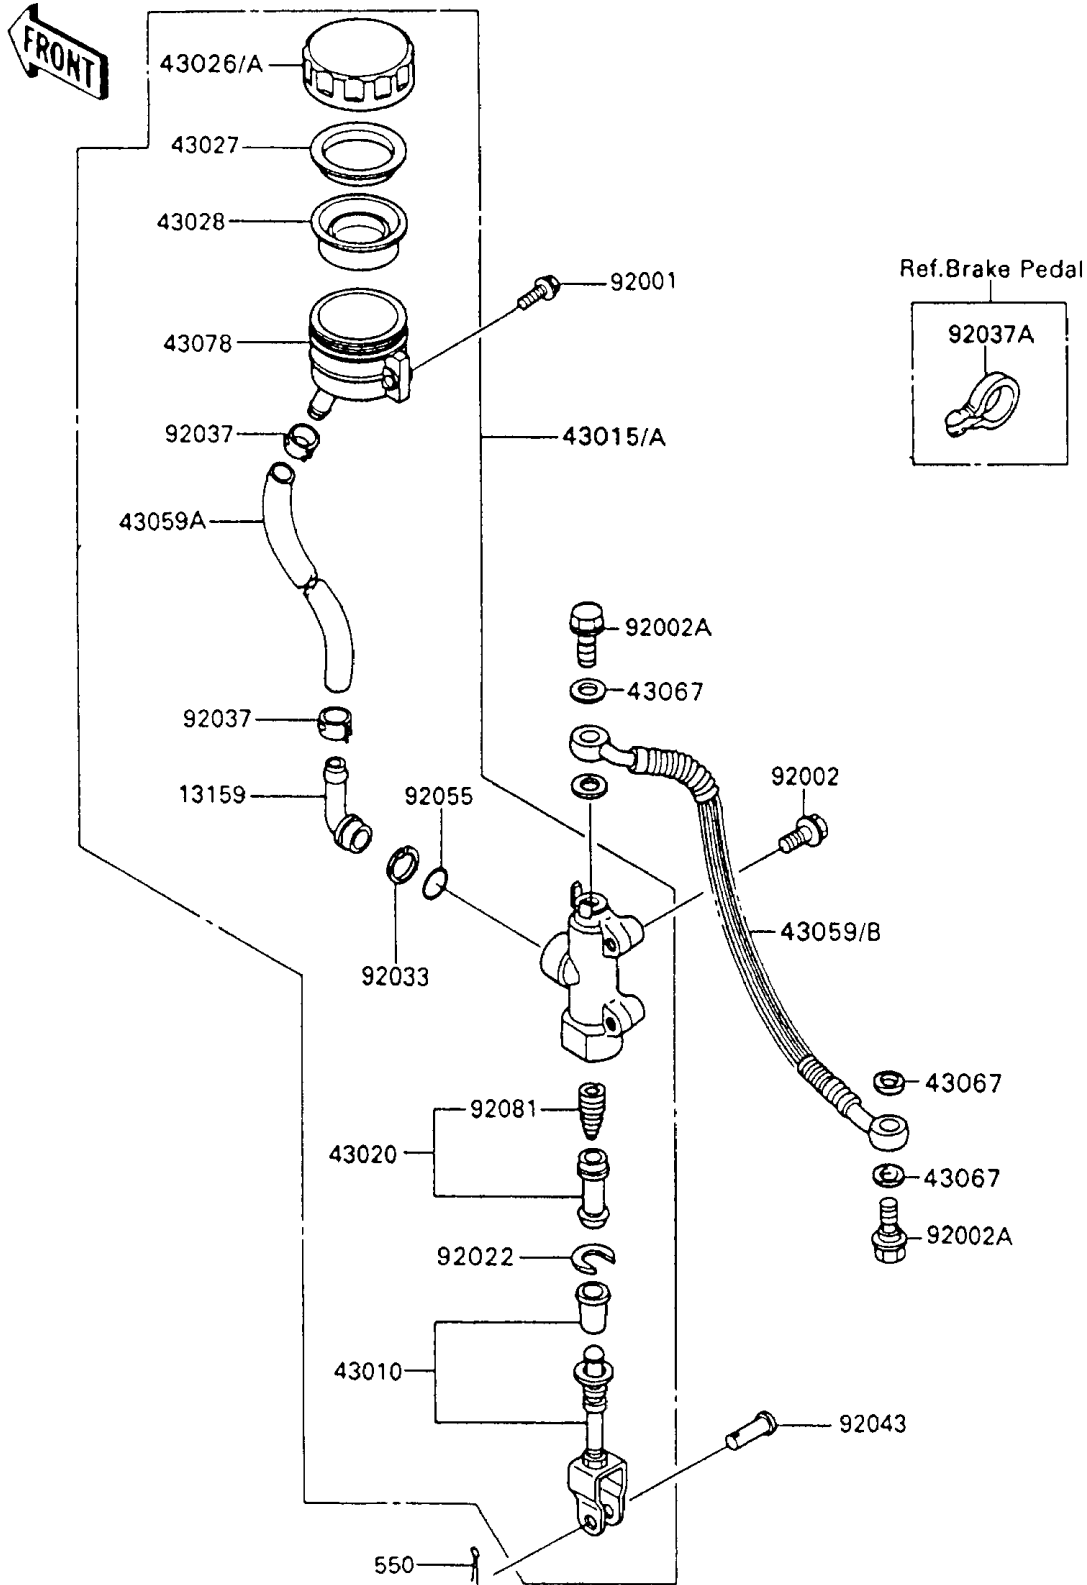

1991 Ninja® 600R PARTS DIAGRAM

Rear Master Cylinder

F2293-0077

1991 Ninja® 600R PARTS LIST

Rear Master Cylinder

ITEM NAME	PART NUMBER	QUANTITY
CONNECTOR,RR MASTER CYLINDER (Ref # 13159)	13159-1052	1
ROD-ASSY-BRAKE (Ref # 43010)	43010-1055	1
CYLINDER-ASSY-MASTER,RR (Ref # 43015)	43015-1346	1
PISTON-COMP-BRAKE (Ref # 43020)	43020-1057	1
CAP-BRAKE (Ref # 43026A)	43026-1054	1
PLATE-DIAPHRAGM (Ref # 43027)	43027-1051	1
DIAPHRAGM,MASTER CYLINDER (Ref # 43028)	43028-1057	1
HOSE-BRAKE,RR MASTER CYLINDER (Ref # 43059A)	43059-1404	1
HOSE-BRAKE,RR (Ref # 43059B)	43059-1612	1
WASHER,10.5X15X1.5 (Ref # 43067)	43067-001	1
RESERVOIR,RR MASTER CYLINDER (Ref # 43078)	43078-1082	1
BOLT,W/P,6X16 (Ref # 92001)	92001-1860	1
BOLT,8X30 (Ref # 92002)	92002-1485	1
BOLT,OIL,L=23 (Ref # 92002A)	92002-1888	1
WASHER,CIRCRIP (Ref # 92022)	92022-1601	1
RING-SNAP,20.5MM (Ref # 92033)	92033-1186	1
CLAMP,BRAKE HOSE (Ref # 92037)	92037-1547	1
CLAMP,HOSE (Ref # 92037A)	92037-1827	1
PIN,8X16 (Ref # 92043)	92043-1013	1
RING-O,MASTER CYLINDER (Ref # 92055)	92055-1251	1
SPRING,MASTER CYLINDER (Ref # 92081)	92081-1737	1
PIN-COTTER,2.0X15 (Ref # 550)	550D2015	1