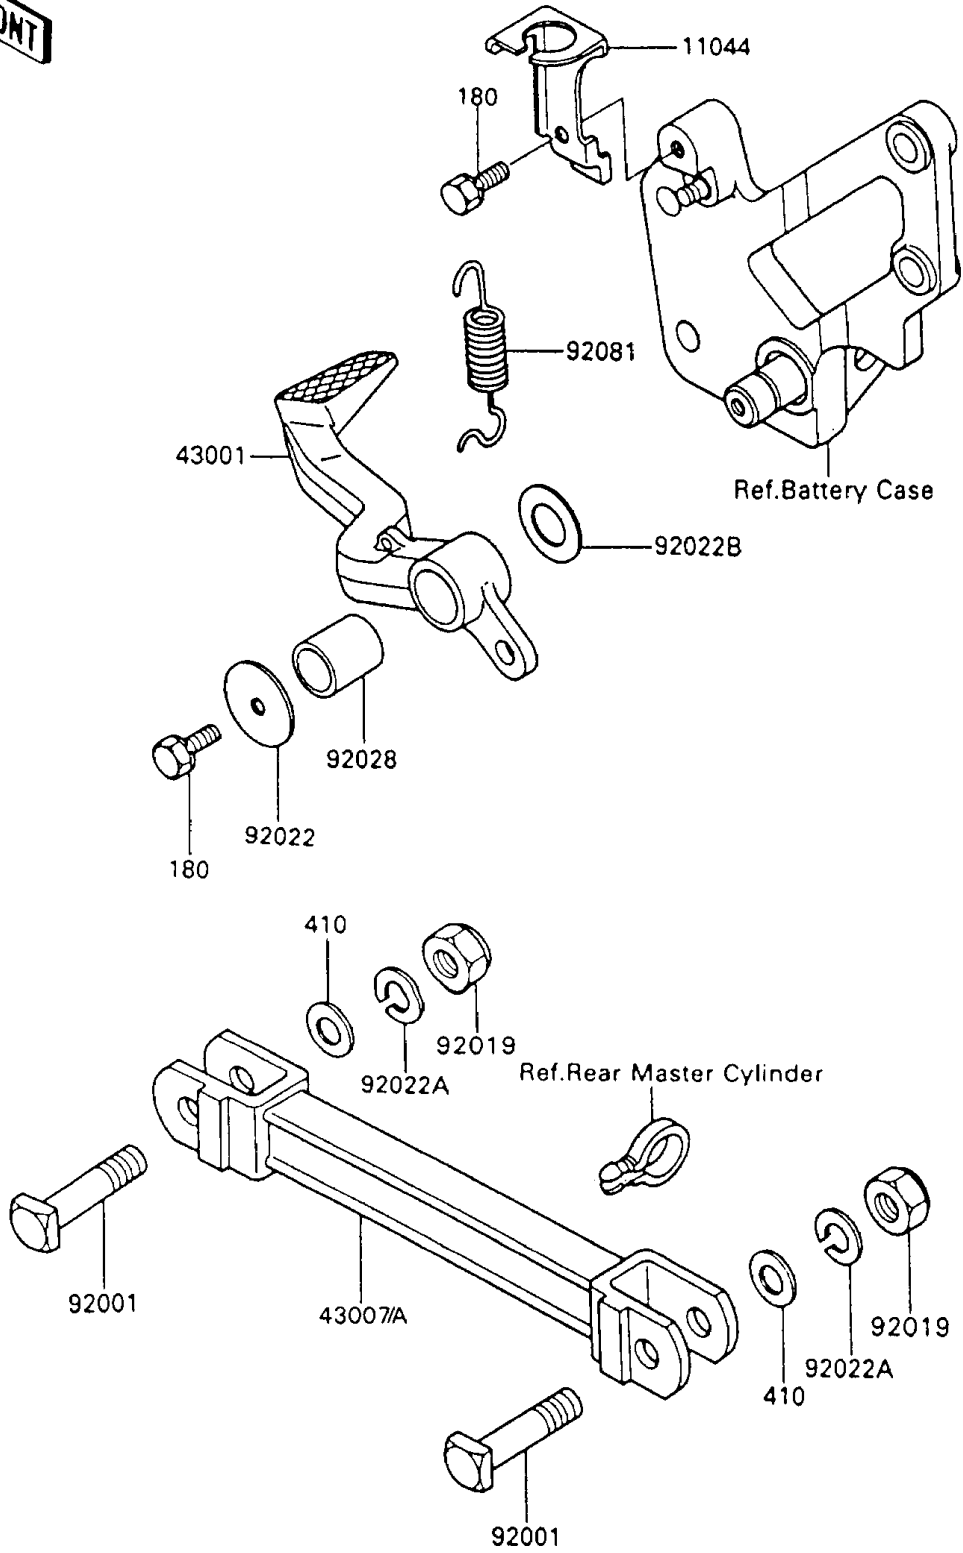

# 1994 Ninja® 600R PARTS DIAGRAM

Brake Pedal/Torque Link

F2260-0155

## 1994 Ninja® 600R PARTS LIST

### Brake Pedal/Torque Link

ITEM NAME	PART NUMBER	QUANTITY
BRACKET,RR BRAKE SWITCH (Ref # 11044)	11044-1107	1
LEVER-BRAKE,PEDAL (Ref # 43001)	43001-1224	1
ROD-TORQUE (Ref # 43007A)	43007-1171	1
BOLT,10X37 (Ref # 92001)	92001-1307	2
NUT,LOCK,10MM (Ref # 92019)	92019-021	2
WASHER,7X28X1.6 (Ref # 92022)	92022-1282	1
WASHER,SPRING,10MM (Ref # 92022A)	92022-1540	2
WASHER,15.3X24X1 (Ref # 92022B)	92022-326	1
BUSHING,BRAKE PEDAL (Ref # 92028)	92028-1282	1
SPRING,BRAKE PEDAL (Ref # 92081)	92081-1833	1
BOLT-UPSET-WS (Ref # 180)	180H0614	2