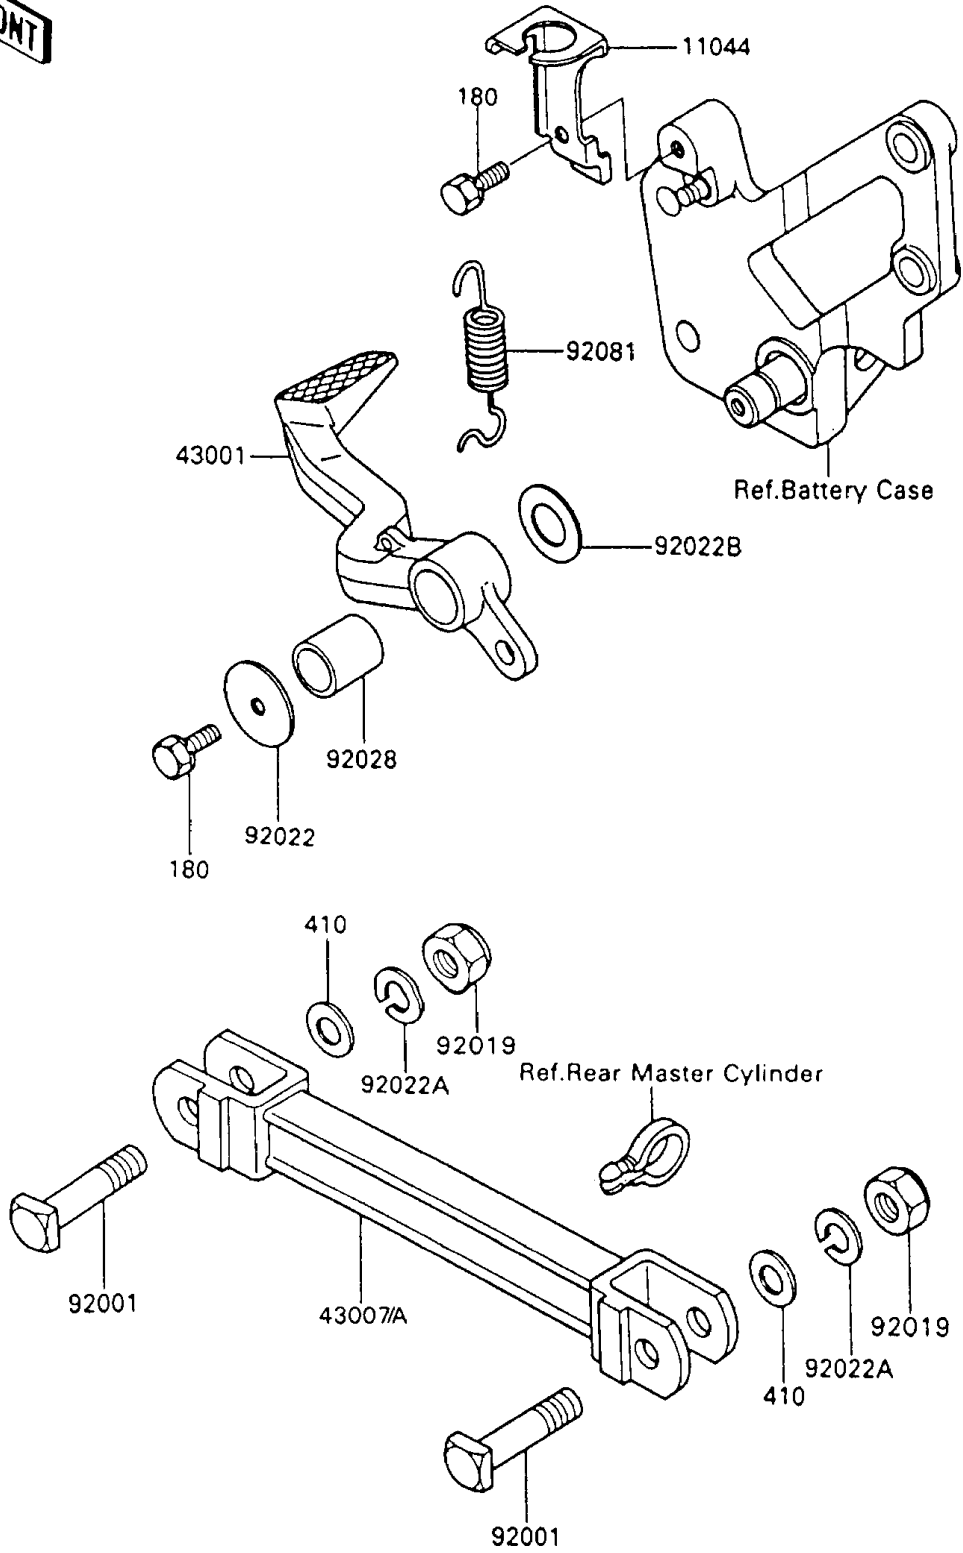

# 1993 Ninja® 600R PARTS DIAGRAM

Brake Pedal/Torque Link

F2260-0155

## 1993 Ninja® 600R PARTS LIST

### Brake Pedal/Torque Link

ITEM NAME	PART NUMBER	QUANTITY
BRACKET,RR BRAKE SWITCH (Ref # 11044)	11044-1107	1
LEVER-BRAKE,PEDAL (Ref # 43001)	43001-1224	1
ROD-TORQUE (Ref # 43007)	43007-1133	1
BOLT,10X37 (Ref # 92001)	92001-1307	2
NUT,LOCK,10MM (Ref # 92019)	92019-021	2
WASHER,7X28X1.6 (Ref # 92022)	92022-1282	1
WASHER,SPRING,10MM (Ref # 92022A)	92022-1540	2
WASHER,15.3X24X1 (Ref # 92022B)	92022-326	1
BUSHING,BRAKE PEDAL (Ref # 92028)	92028-1282	1
SPRING,BRAKE PEDAL (Ref # 92081)	92081-1833	1
BOLT-UPSET-WS (Ref # 180)	180H0614	2
WASHER-PLAIN-SMALL,10MM (Ref # 410)	410B1000	2