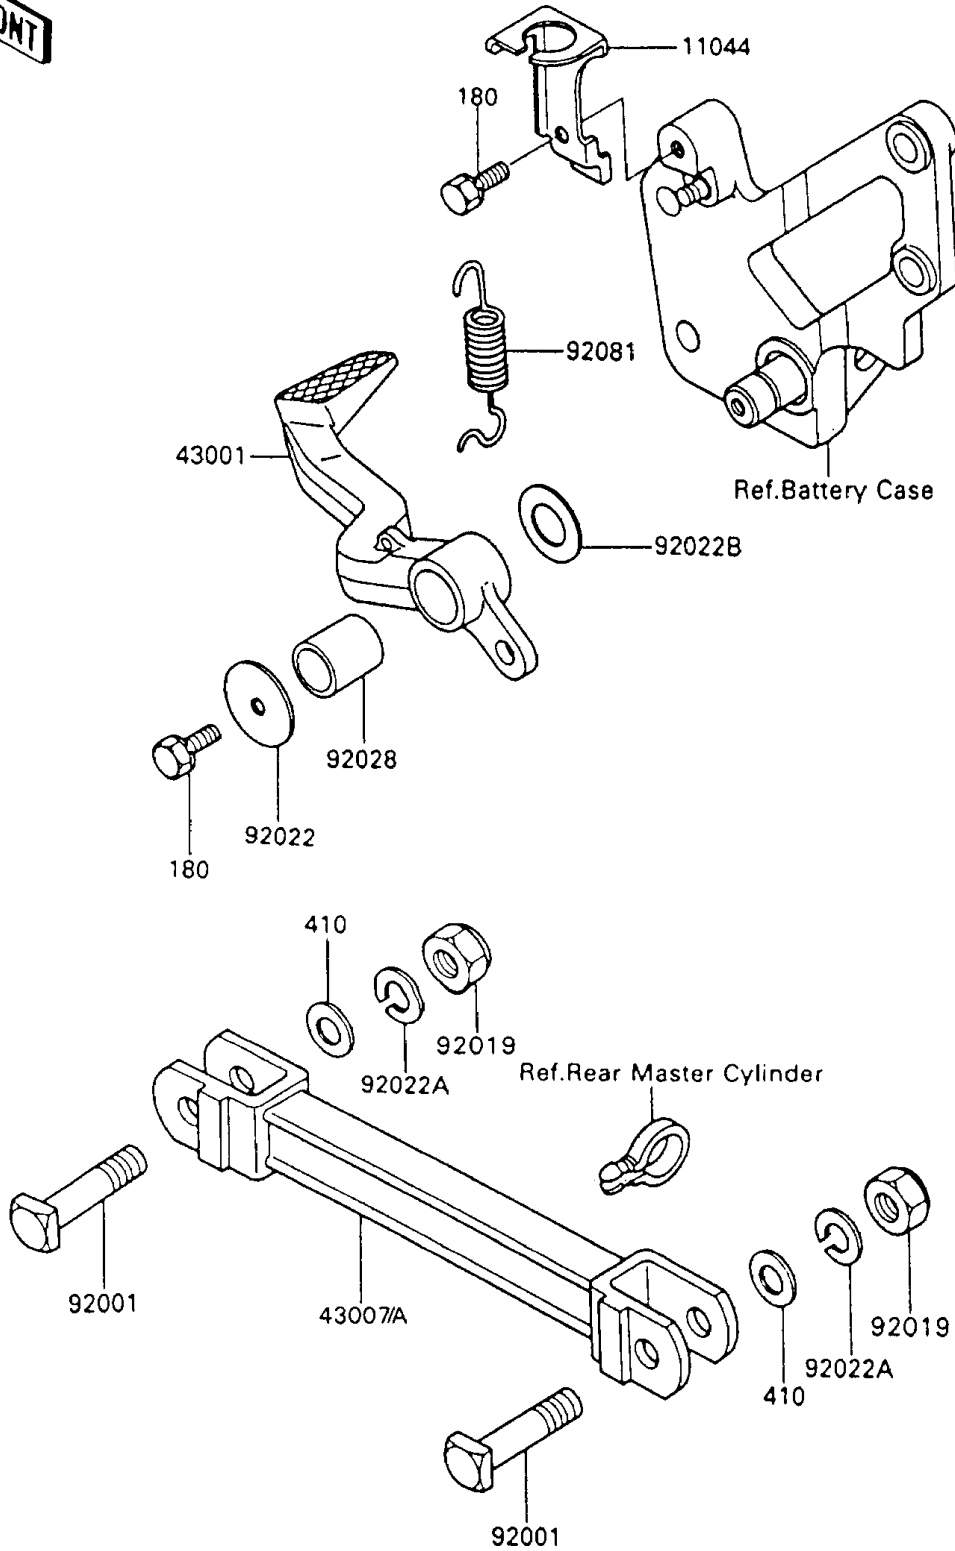

1991 Ninja® 600R PARTS DIAGRAM

Brake Pedal/Torque Link

F2260-0155

1991 Ninja® 600R PARTS LIST

Brake Pedal/Torque Link

ITEM NAME	PART NUMBER	QUANTITY
BRACKET,RR BRAKE SWITCH (Ref # 11044)	11044-1107	1
LEVER-BRAKE,PEDAL (Ref # 43001)	43001-1224	1
ROD-TORQUE (Ref # 43007)	43007-1133	1
BOLT,10X37 (Ref # 92001)	92001-1307	1
NUT,LOCK,10MM (Ref # 92019)	92019-021	1
WASHER,7X28X1.6 (Ref # 92022)	92022-1282	1
WASHER,SPRING,10MM (Ref # 92022A)	92022-1540	1
WASHER,15.3X24X1 (Ref # 92022B)	92022-326	1
BUSHING,BRAKE PEDAL (Ref # 92028)	92028-1282	1
SPRING,BRAKE PEDAL (Ref # 92081)	92081-1833	1
BOLT-UPSET-WS (Ref # 180)	180H0614	1
WASHER-PLAIN-SMALL,10MM (Ref # 410)	410B1000	1