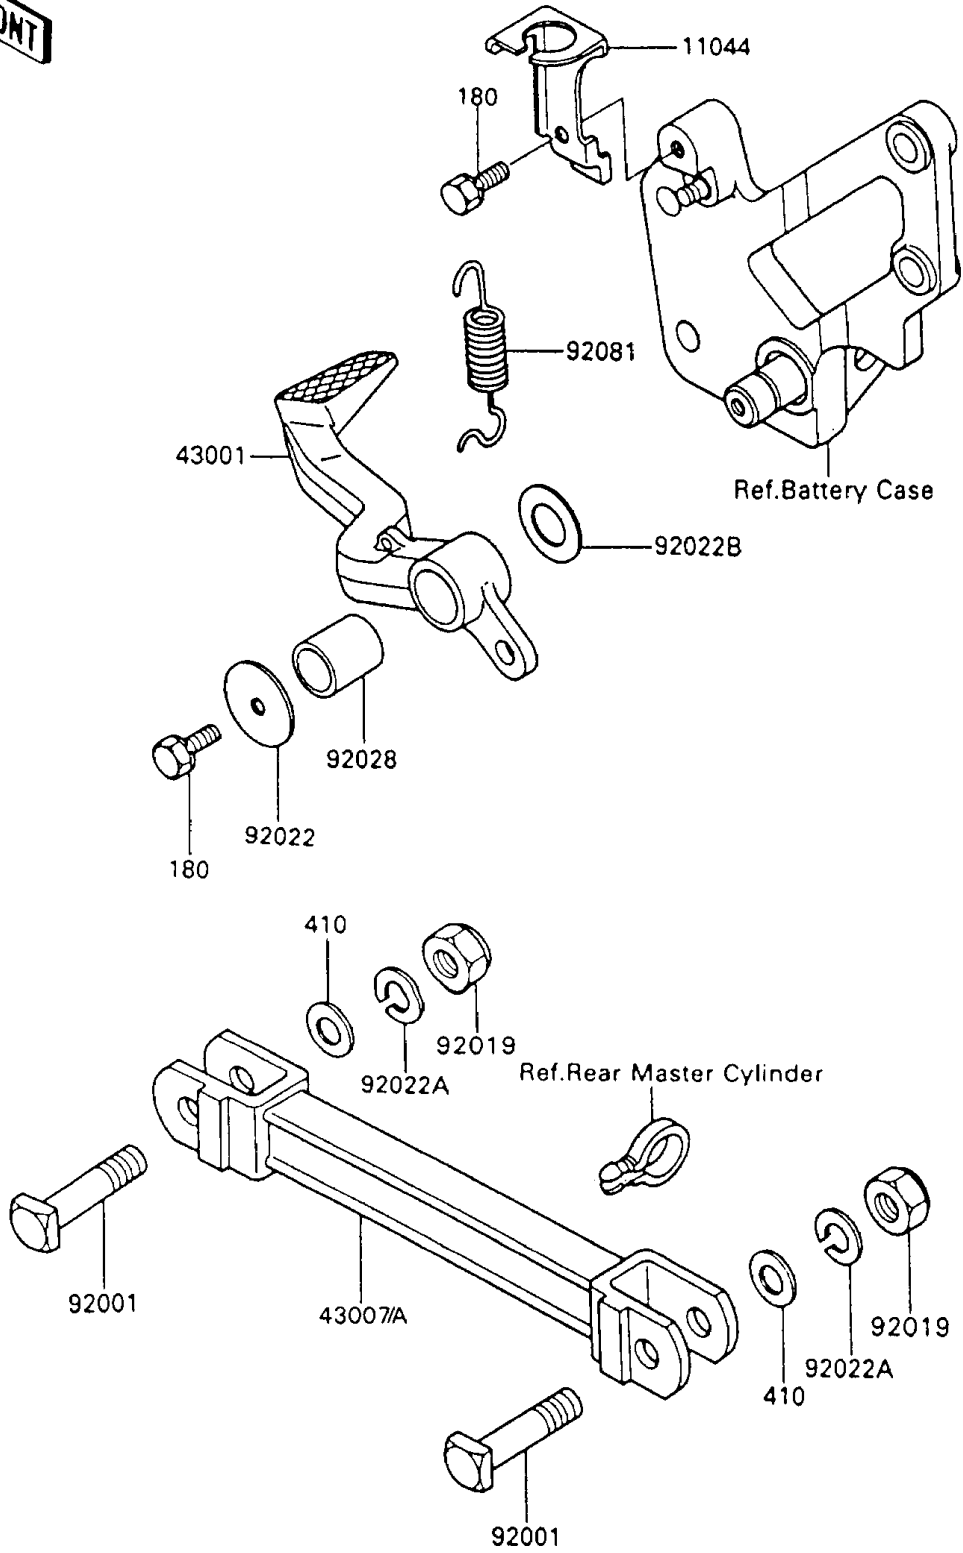

# 1990 Ninja® 600R PARTS DIAGRAM

Brake Pedal/Torque Link

F2260-0155

## 1990 Ninja® 600R PARTS LIST

### Brake Pedal/Torque Link

ITEM NAME	PART NUMBER	QUANTITY
BRACKET,RR BRAKE SWITCH (Ref # 11044)	11044-1107	1
LEVER-BRAKE,PEDAL (Ref # 43001)	43001-1224	1
ROD-TORQUE (Ref # 43007)	43007-1133	1
BOLT,10X37 (Ref # 92001)	92001-1307	2
NUT,LOCK,10MM (Ref # 92019)	92019-021	2
WASHER,7X28X1.6 (Ref # 92022)	92022-1282	1
WASHER,SPRING,10MM (Ref # 92022A)	92022-1540	2
WASHER,15.3X24X1 (Ref # 92022B)	92022-326	1
BUSHING,BRAKE PEDAL (Ref # 92028)	92028-1282	1
SPRING,BRAKE PEDAL (Ref # 92081)	92081-1833	1
BOLT-UPSET-WS (Ref # 180)	180H0614	2
WASHER-PLAIN-SMALL,10MM (Ref # 410)	410B1000	2