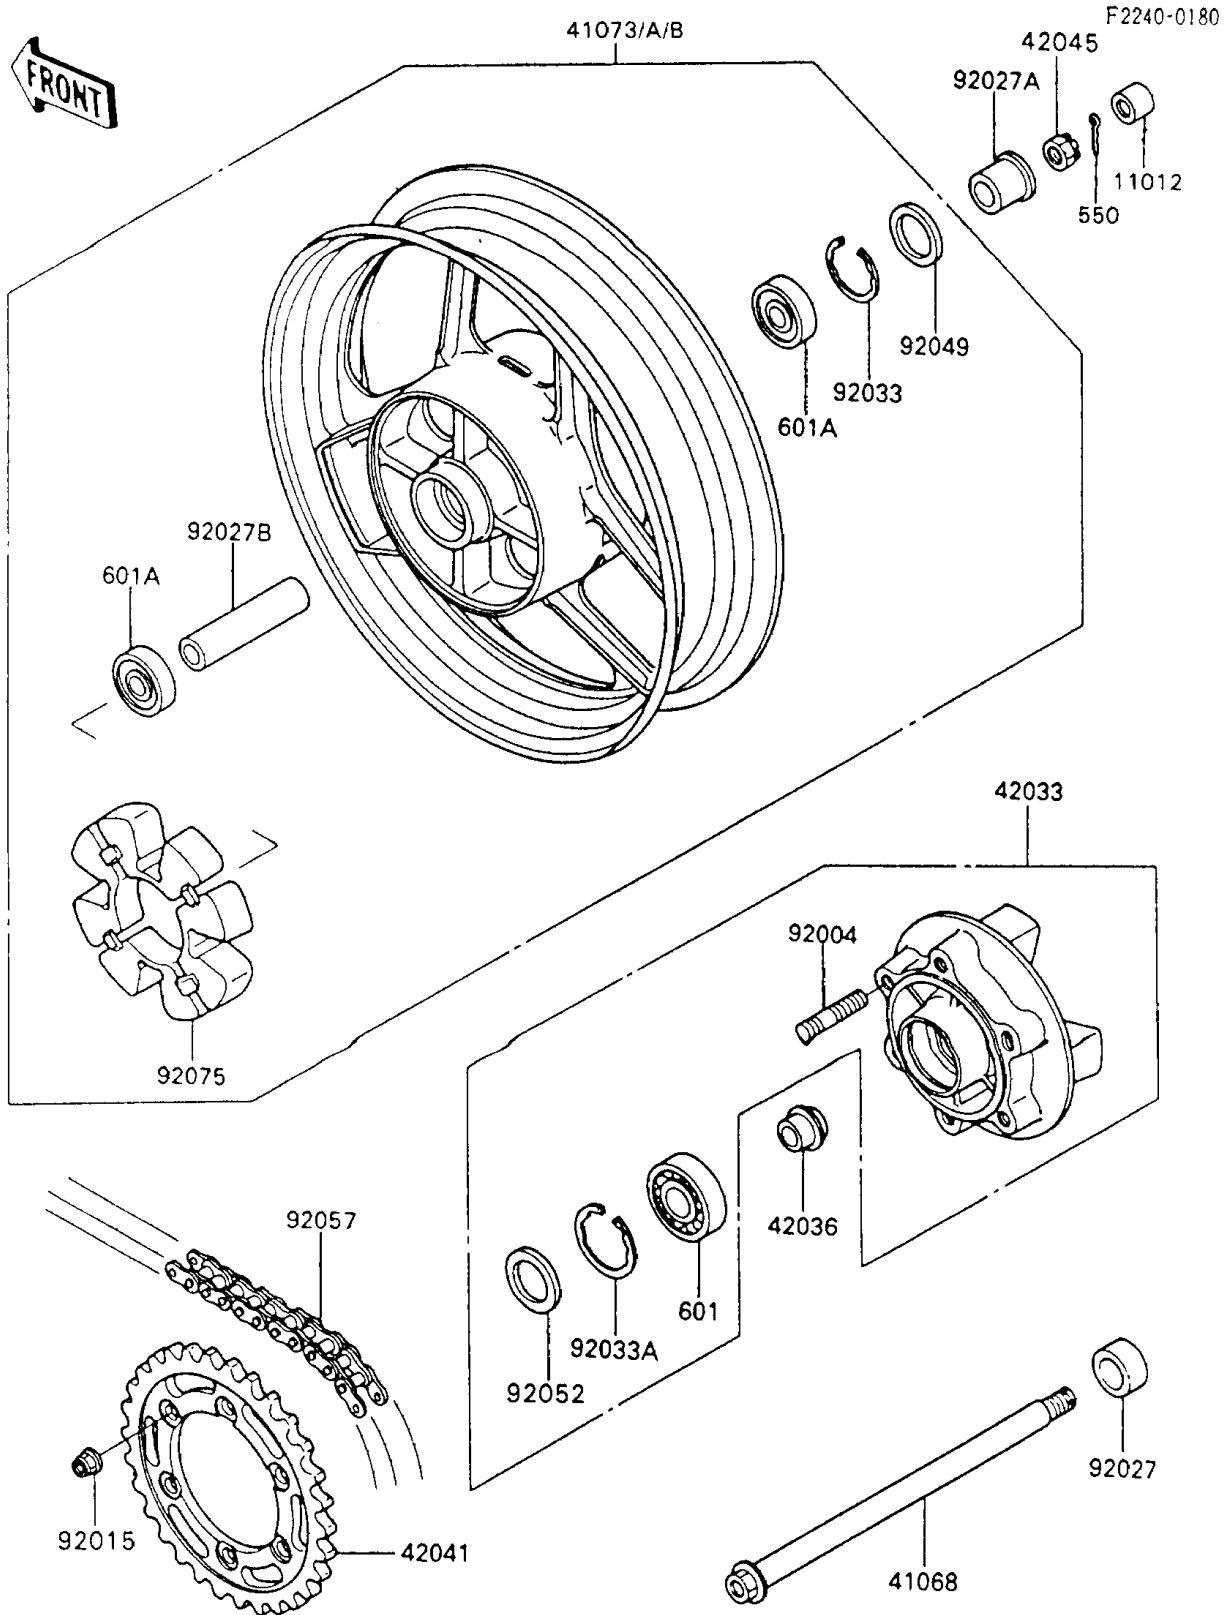

1993 Ninja® 600R PARTS DIAGRAM

Rear Wheel/Chain

1993 Ninja® 600R PARTS LIST

Rear Wheel/Chain

ITEM NAME	PART NUMBER	QUANTITY
AXLE,RR (Ref # 41068)	41068-1232	1
WHEEL-ASSY,RR,C.GRAY (Ref # 41073B)	41073-1436-FA	1
COUPLING-ASSY,RR HUB (Ref # 42033)	42033-1114	1
SLEEVE,RR HUB,L=26 (Ref # 42036)	42036-1149	1
SPROCKET-HUB,39T (Ref # 42041)	42041-1287	1
NUT,CASTLE,16MM (Ref # 42045)	42045-014	1
STUD,10X24 (Ref # 92004)	92004-1146	6
NUT,10MM (Ref # 92015)	92015-1720	6
COLLAR,RR AXLE,L=20 (Ref # 92027)	92027-1874	1
COLLAR,RR AXLE,L=28 (Ref # 92027A)	92027-1875	1
COLLAR,L=106 (Ref # 92027B)	92027-1876	1
RING-SNAP,47MM (Ref # 92033)	92033-1042	1
RING-SNAP,52MM (Ref # 92033A)	92033-1043	1
SEAL-OIL,BJN28475 (Ref # 92049)	92049-1056	1
SEAL-OIL,TWC35527 (Ref # 92052)	92052-006	1
CHAIN,DRIVE,EK50MV-OX102L (Ref # 92057)	92057-1232	1
DAMPER,SHOCK,RR HUB (Ref # 92075)	92075-1687	1
PIN-COTTER,4.0X35 (Ref # 550)	550D4035	1
BEARING-BALL,#6205G (Ref # 601)	601B6205G	1
BEARING-BALL,#6303ZZC3 (Ref # 601A)	601B6303ZZ	2