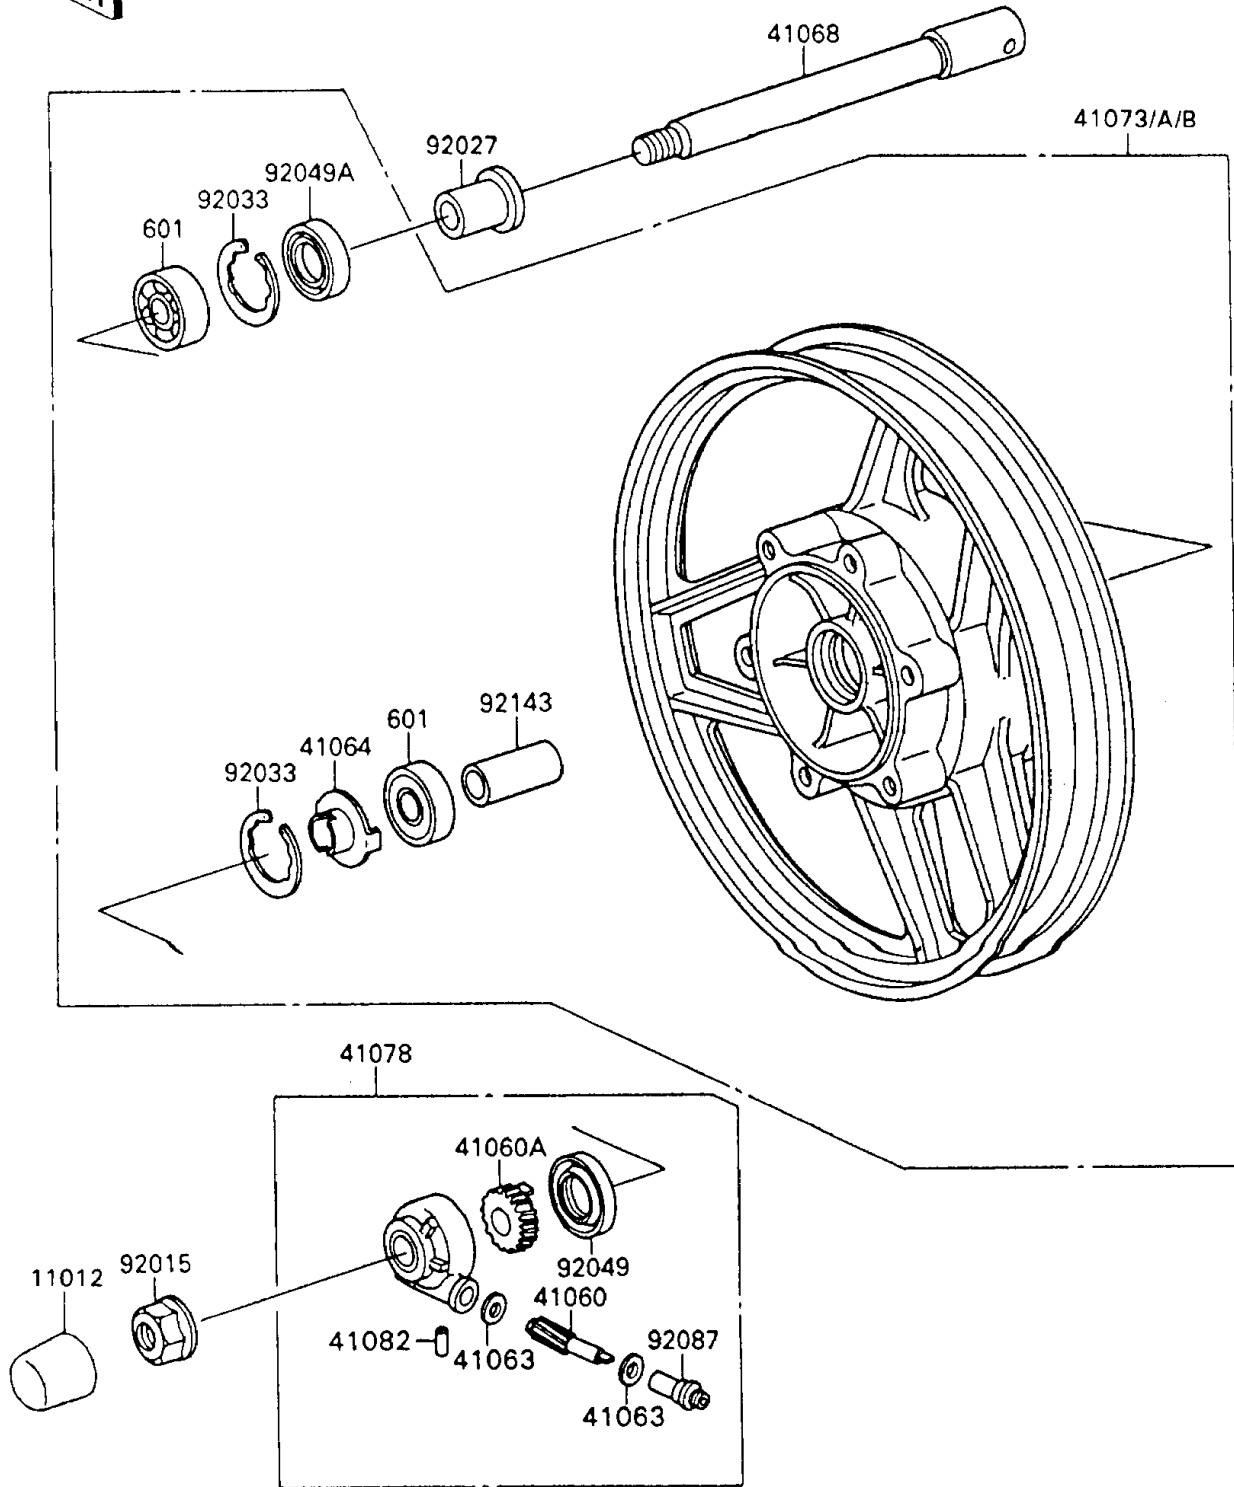

1994 Ninja® 600R PARTS DIAGRAM

Front Wheel

F2230-0155

1994 Ninja® 600R PARTS LIST

Front Wheel

ITEM NAME	PART NUMBER	QUANTITY
CAP,AXLE NUT (Ref # 11012)	11012-1591	1
GEAR-METER SCREW,9T (Ref # 41060)	41060-1106	1
GEAR-METER SCREW,23T (Ref # 41060A)	41060-1107	1
WASHER,5.1X9X0.4 (Ref # 41063)	41063-001	2
RECEIVER-SPEEDOMETER (Ref # 41064)	41064-1006	1
AXLE,FR (Ref # 41068)	41068-1240	1
WHEEL-ASSY,FR,P.C.GRAY (Ref # 41073A)	41073-1452-DH	1
CASE-ASSY-METER GEAR (Ref # 41078)	41078-1062	1
PIN,SPRING (Ref # 41082)	41082-001	1
NUT,14MM (Ref # 92015)	92015-1407	1
COLLAR,L=30 (Ref # 92027)	92027-1225	1
RING-SNAP,42MM (Ref # 92033)	92033-1041	2
SEAL-OIL,BJN30427-C3 (Ref # 92049)	92049-1057	1
SEAL-OIL,BJN22425 (Ref # 92049A)	92049-1058	1
BUSHING-METER GEAR (Ref # 92087)	92087-1002	1
COLLAR,15.2X22X61 (Ref # 92143)	92143-1079	1
BEARING-BALL,#6302UG (Ref # 601)	601B6302UG	2