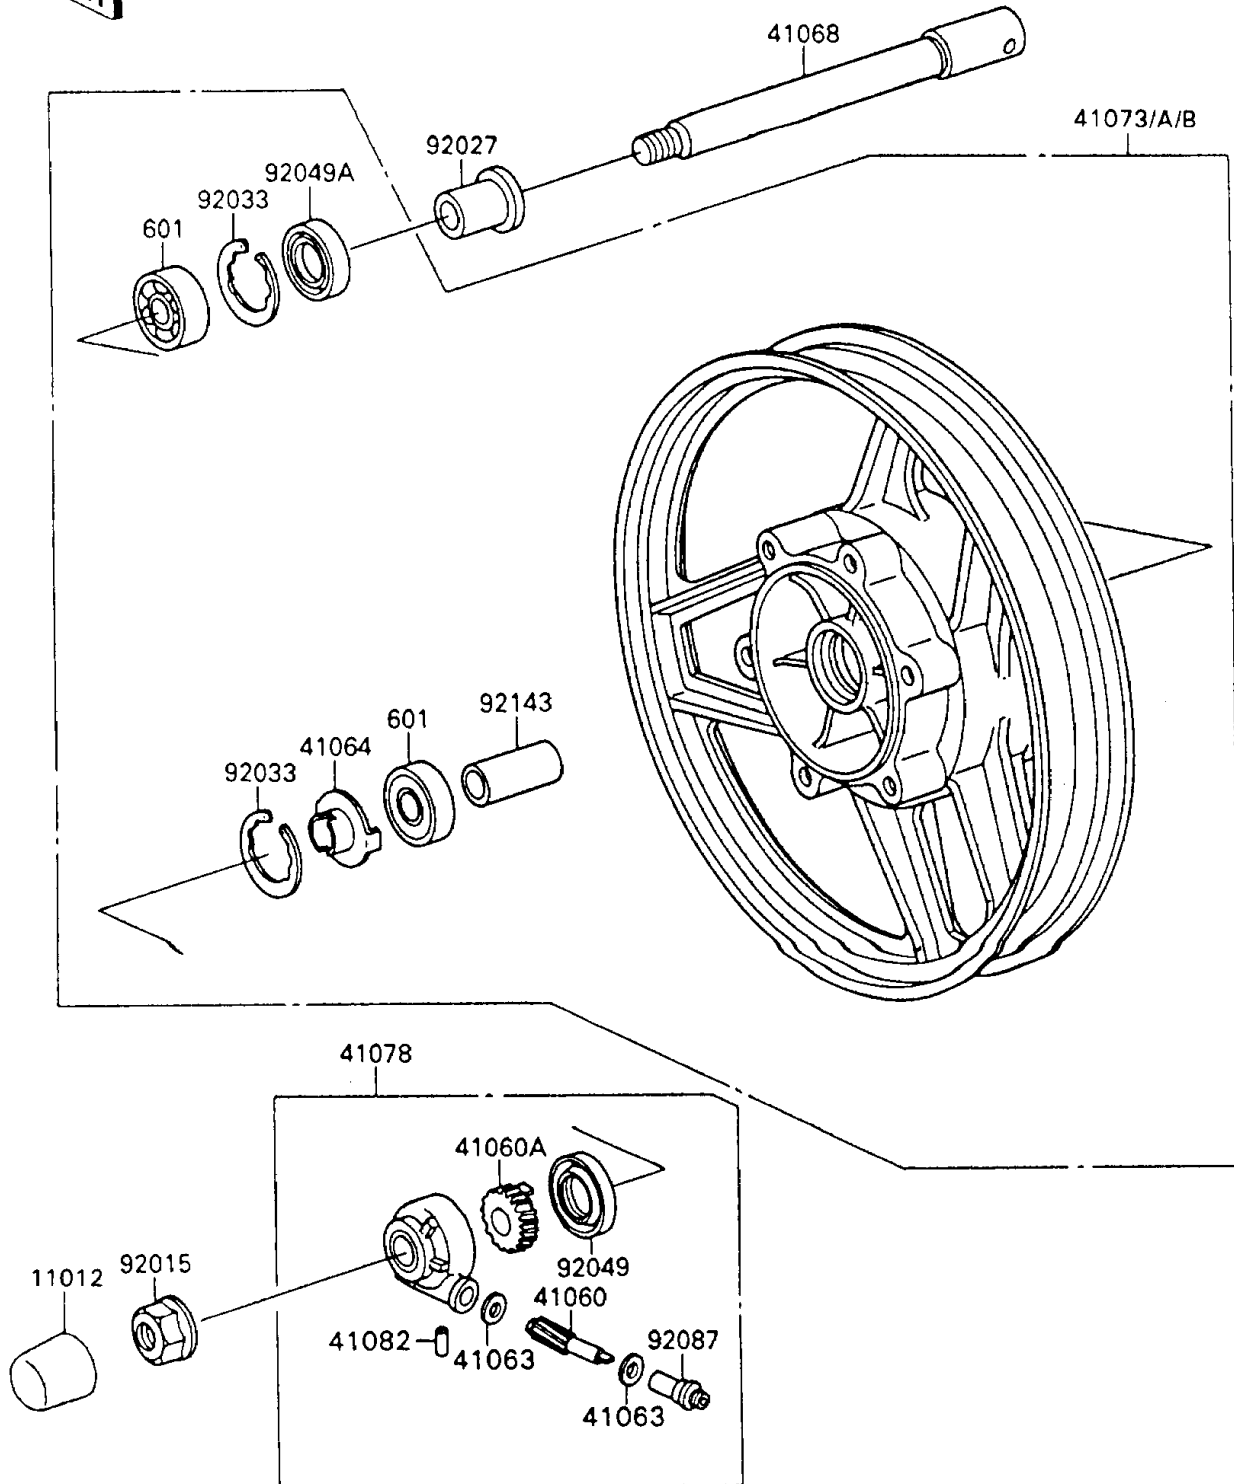

## 1991 Ninja® 600R PARTS DIAGRAM

Front Wheel

F2230-0155

## 1991 Ninja® 600R PARTS LIST

### Front Wheel

ITEM NAME	PART NUMBER	QUANTITY
GEAR-METER SCREW,9T (Ref # 41060)	41060-1106	1
GEAR-METER SCREW,23T (Ref # 41060A)	41060-1107	1
WASHER,5.1X9X0.4 (Ref # 41063)	41063-001	1
RECEIVER-SPEEDOMETER (Ref # 41064)	41064-1006	1
AXLE,FR (Ref # 41068)	41068-1240	1
WHEEL-ASSY,FR,F.RED (Ref # 41073)	41073-1452-CW	1
CASE-ASSY-METER GEAR (Ref # 41078)	41078-1062	1
PIN,SPRING (Ref # 41082)	41082-001	1
NUT,14MM (Ref # 92015)	92015-1407	1
COLLAR,L=30 (Ref # 92027)	92027-1225	1
RING-SNAP,42MM (Ref # 92033)	92033-1041	1
SEAL-OIL,BJN30427-C3 (Ref # 92049)	92049-1057	1
SEAL-OIL,BJN22425 (Ref # 92049A)	92049-1058	1
BUSHING-METER GEAR (Ref # 92087)	92087-1002	1
COLLAR,15.2X22X61 (Ref # 92143)	92143-1079	1
BEARING-BALL,#6302UG (Ref # 601)	601B6302UG	1