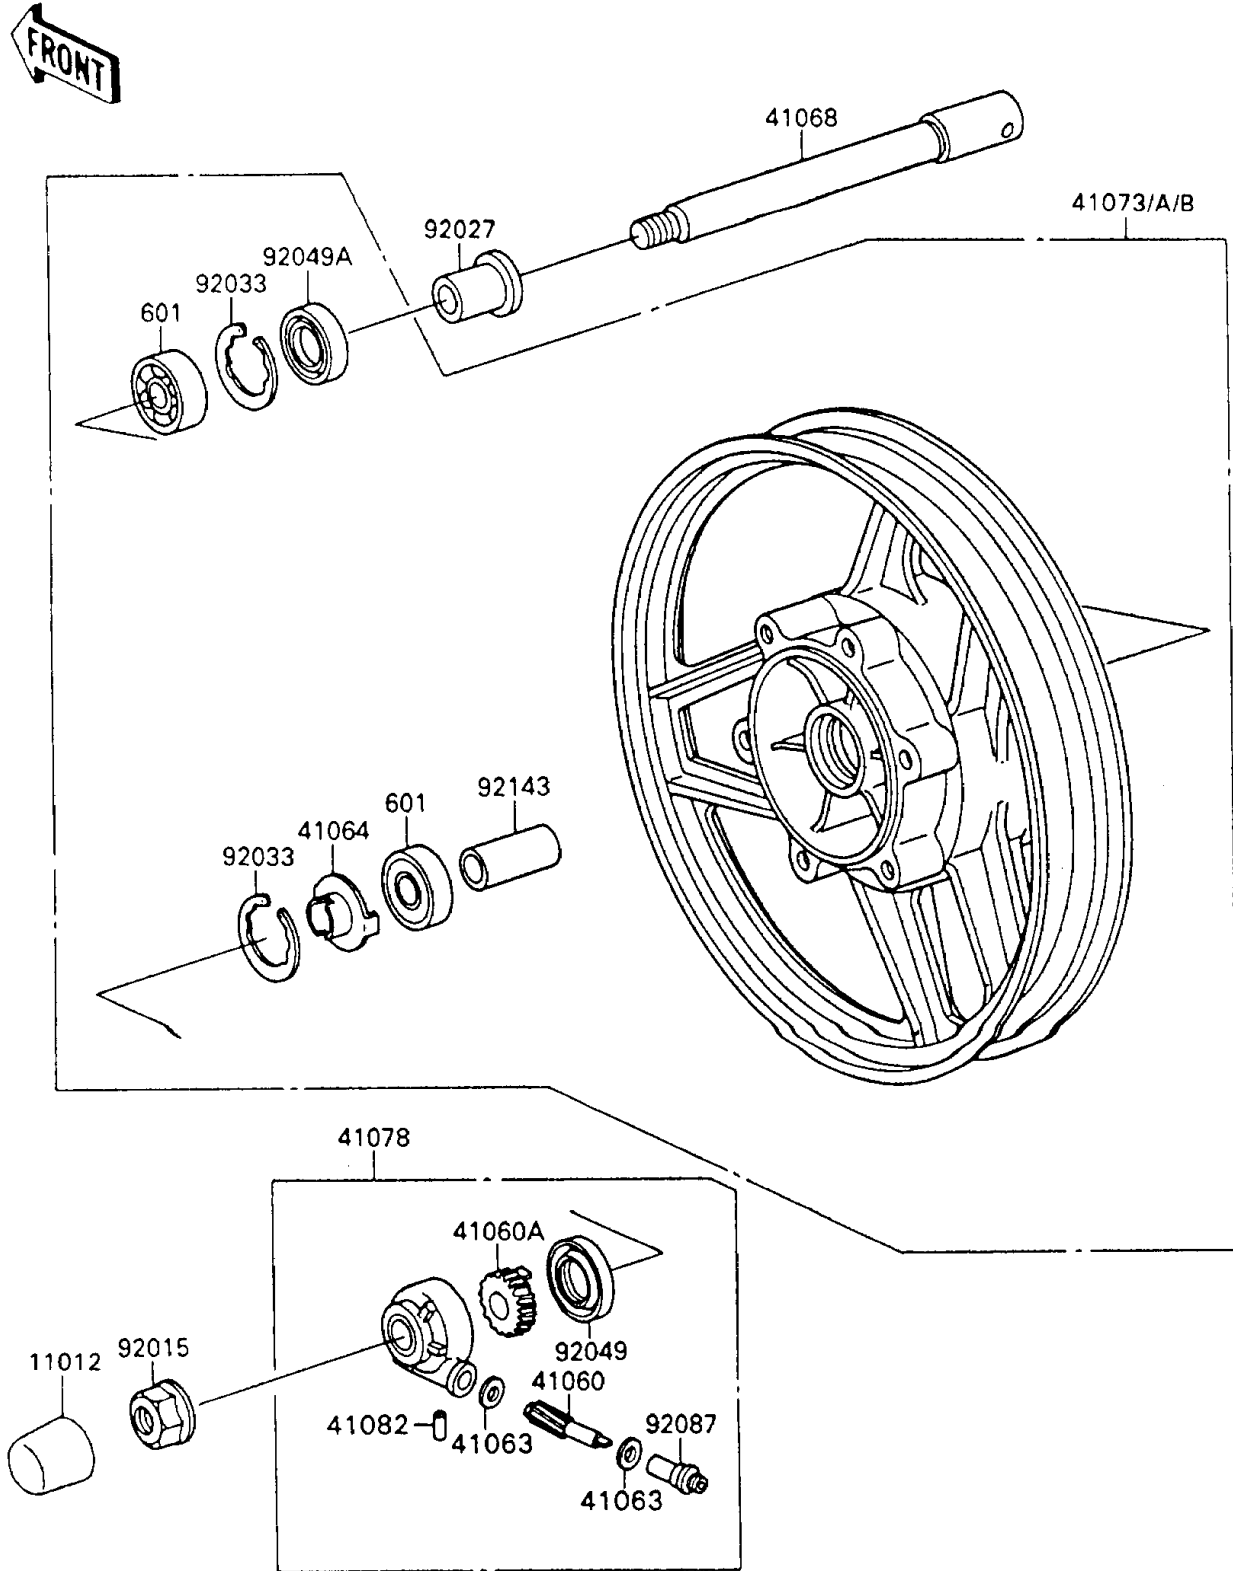

1990 Ninja® 600R PARTS DIAGRAM

Front Wheel

F2230-0155

1990 Ninja® 600R PARTS LIST

Front Wheel

ITEM NAME	PART NUMBER	QUANTITY
GEAR-METER SCREW,9T (Ref # 41060)	41060-1106	1
GEAR-METER SCREW,23T (Ref # 41060A)	41060-1107	1
WASHER,5.1X9X0.4 (Ref # 41063)	41063-001	2
RECEIVER-SPEEDOMETER (Ref # 41064)	41064-1006	1
AXLE,FR (Ref # 41068)	41068-1240	1
WHEEL-ASSY,FR,F.RED (Ref # 41073)	41073-1452-CW	1
CASE-ASSY-METER GEAR (Ref # 41078)	41078-1062	1
PIN,SPRING (Ref # 41082)	41082-001	1
NUT,14MM (Ref # 92015)	92015-1407	1
COLLAR,L=30 (Ref # 92027)	92027-1225	1
RING-SNAP,42MM (Ref # 92033)	92033-1041	2
SEAL-OIL,BJN30427-C3 (Ref # 92049)	92049-1057	1
SEAL-OIL,BJN22425 (Ref # 92049A)	92049-1058	1
BUSHING-METER GEAR (Ref # 92087)	92087-1002	1
COLLAR,15.2X22X61 (Ref # 92143)	92143-1079	1
BEARING-BALL,#6302UG (Ref # 601)	601B6302UG	2