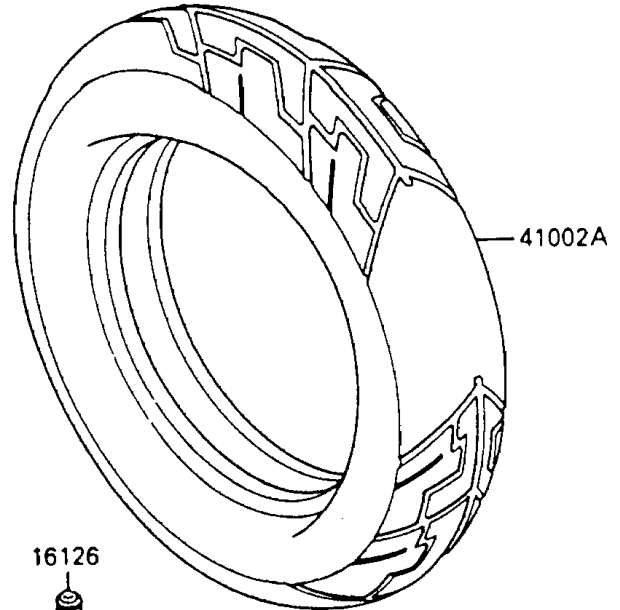

1993 Ninja® 600R PARTS DIAGRAM

Tires

F2210-0131

1993 Ninja® 600R PARTS LIST

Tires

ITEM NAME	PART NUMBER	QUANTITY
VALVE,TIRE (Ref # 16126)	16126-1140	2
TIRE,FR,110/80V16-V240,K205F(D (Ref # 41002)	41002-1662	1
TIRE,RR,130/90V16-V240,K205(D) (Ref # 41002A)	41002-1663	1
BALANCER-WHEEL,10G,SILVER (Ref # 41075)	41075-1014	AR
BALANCER-WHEEL,20G,SILVER (Ref # 41075A)	41075-1015	AR
BALANCER-WHEEL,30G,SILVER (Ref # 41075B)	41075-1016	AR