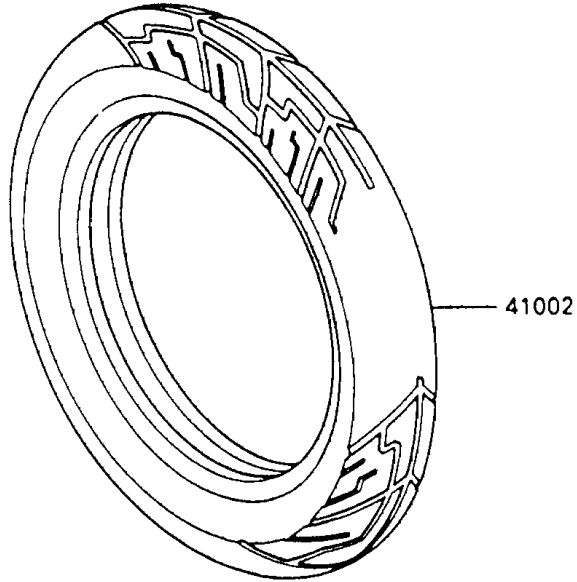

1993 Ninja® 600R PARTS DIAGRAM

Tires

F2210-0131

1993 Ninja® 600R PARTS LIST

Tires

ITEM NAME	PART NUMBER	QUANTITY
VALVE,TIRE (Ref # 16126)	16126-1140	2
TIRE,FR,110/80V16-V240,K205F(D (Ref # 41002)	41002-1662	1
TIRE,RR,130/90V16-V240,K205(D) (Ref # 41002A)	41002-1663	1
BALANCER-WHEEL,10G,SILVER (Ref # 41075)	41075-1014	AR
BALANCER-WHEEL,20G,SILVER (Ref # 41075A)	41075-1015	AR
BALANCER-WHEEL,30G,SILVER (Ref # 41075B)	41075-1016	AR