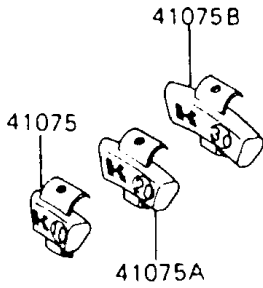

1993 Ninja® 600R PARTS DIAGRAM

Tires

F2210-0131

1993 Ninja® 600R PARTS LIST

Tires

ITEM NAME	PART NUMBER	QUANTITY
VALVE,TIRE (Ref # 16126)	16126-1140	2
TIRE,FR,110/80V16-V240,K205F(D (Ref # 41002)	41002-1662	1
TIRE,RR,130/90V16-V240,K205(D) (Ref # 41002A)	41002-1663	1
BALANCER-WHEEL,10G,SILVER (Ref # 41075)	41075-1014	AR
BALANCER-WHEEL,20G,SILVER (Ref # 41075A)	41075-1015	AR
BALANCER-WHEEL,30G,SILVER (Ref # 41075B)	41075-1016	AR