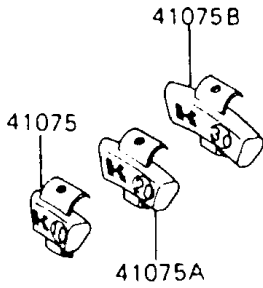

1990 Ninja® 600R PARTS DIAGRAM

Tires

F2210-0131

1990 Ninja® 600R PARTS LIST

Tires

ITEM NAME	PART NUMBER	QUANTITY
VALVE,TIRE (Ref # 16126)	16126-1140	2
TIRE,FR,110/80V16-V240,K205F(D (Ref # 41002)	41002-1662	1
TIRE,RR,130/90V16-V240,K205(D) (Ref # 41002A)	41002-1663	1
BALANCER-WHEEL,10G,SILVER (Ref # 41075)	41075-1014	AR
BALANCER-WHEEL,20G,SILVER (Ref # 41075A)	41075-1015	AR
BALANCER-WHEEL,30G,SILVER (Ref # 41075B)	41075-1016	AR