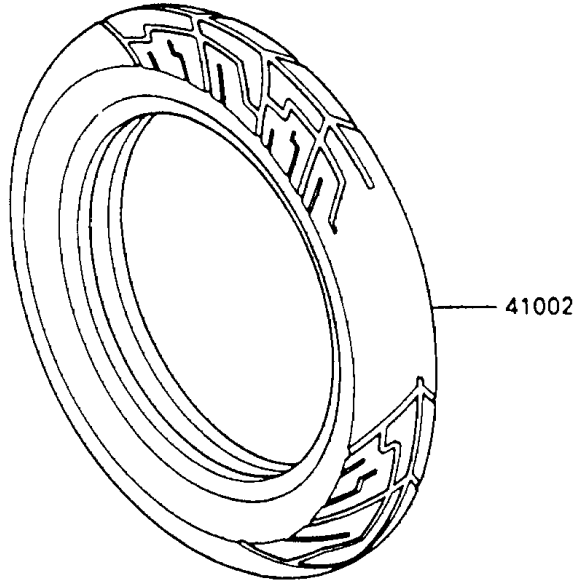

# 1990 Ninja® 600R PARTS DIAGRAM

Tires

F2210-0131

## 1990 Ninja® 600R PARTS LIST

### Tires

ITEM NAME	PART NUMBER	QUANTITY
VALVE,TIRE (Ref # 16126)	16126-1140	2
TIRE,FR,110/80V16-V240,K205F(D (Ref # 41002)	41002-1662	1
TIRE,RR,130/90V16-V240,K205(D) (Ref # 41002A)	41002-1663	1
BALANCER-WHEEL,10G,SILVER (Ref # 41075)	41075-1014	AR
BALANCER-WHEEL,20G,SILVER (Ref # 41075A)	41075-1015	AR
BALANCER-WHEEL,30G,SILVER (Ref # 41075B)	41075-1016	AR