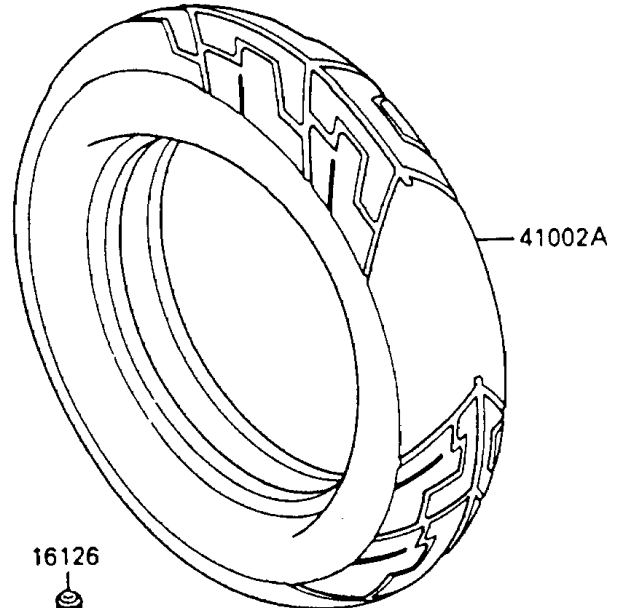

# 1990 Ninja® 600R PARTS DIAGRAM

Tires

F2210-0131

## 1990 Ninja® 600R PARTS LIST

### Tires

ITEM NAME	PART NUMBER	QUANTITY
VALVE,TIRE (Ref # 16126)	16126-1140	2
TIRE,FR,110/80V16-V240,K205F(D (Ref # 41002)	41002-1662	1
TIRE,RR,130/90V16-V240,K205(D) (Ref # 41002A)	41002-1663	1
BALANCER-WHEEL,10G,SILVER (Ref # 41075)	41075-1014	AR
BALANCER-WHEEL,20G,SILVER (Ref # 41075A)	41075-1015	AR
BALANCER-WHEEL,30G,SILVER (Ref # 41075B)	41075-1016	AR