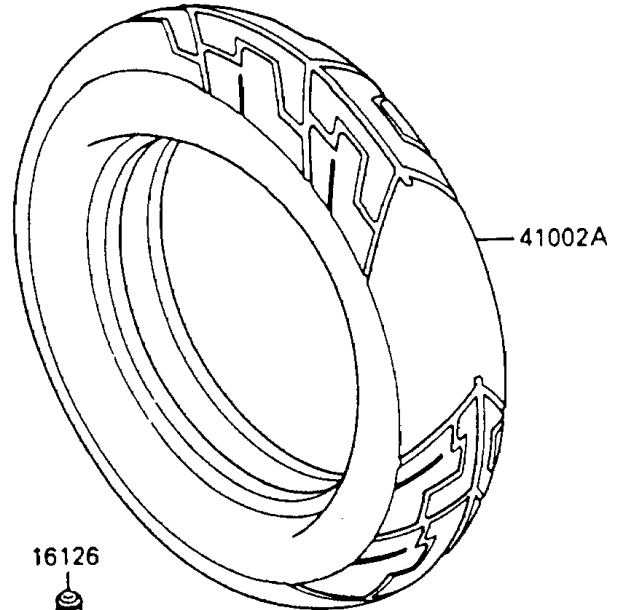

1990 Ninja® 600R PARTS DIAGRAM

Tires

F2210-0131

1990 Ninja® 600R PARTS LIST

Tires

ITEM NAME	PART NUMBER	QUANTITY
VALVE,TIRE (Ref # 16126)	16126-1140	2
TIRE,FR,110/80V16-V240,K205F(D (Ref # 41002)	41002-1662	1
TIRE,RR,130/90V16-V240,K205(D) (Ref # 41002A)	41002-1663	1
BALANCER-WHEEL,10G,SILVER (Ref # 41075)	41075-1014	AR
BALANCER-WHEEL,20G,SILVER (Ref # 41075A)	41075-1015	AR
BALANCER-WHEEL,30G,SILVER (Ref # 41075B)	41075-1016	AR