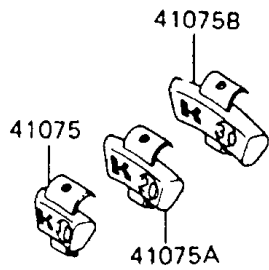

# 1990 Ninja® 600R PARTS DIAGRAM

Tires

F2210-0131

## 1990 Ninja® 600R PARTS LIST

### Tires

ITEM NAME	PART NUMBER	QUANTITY
VALVE,TIRE (Ref # 16126)	16126-1140	2
TIRE,FR,110/80V16-V240,K205F(D (Ref # 41002)	41002-1662	1
TIRE,RR,130/90V16-V240,K205(D) (Ref # 41002A)	41002-1663	1
BALANCER-WHEEL,10G,SILVER (Ref # 41075)	41075-1014	AR
BALANCER-WHEEL,20G,SILVER (Ref # 41075A)	41075-1015	AR
BALANCER-WHEEL,30G,SILVER (Ref # 41075B)	41075-1016	AR