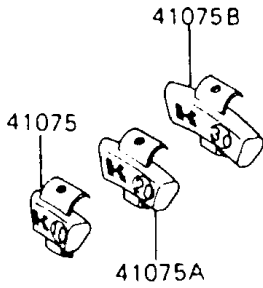

# 1990 Ninja® 600R PARTS DIAGRAM

Tires

F2210-0131

## 1990 Ninja® 600R PARTS LIST

### Tires

ITEM NAME	PART NUMBER	QUANTITY
VALVE,TIRE (Ref # 16126)	16126-1140	2
TIRE,FR,110/80V16-V240,K205F(D (Ref # 41002)	41002-1662	1
TIRE,RR,130/90V16-V240,K205(D) (Ref # 41002A)	41002-1663	1
BALANCER-WHEEL,10G,SILVER (Ref # 41075)	41075-1014	AR
BALANCER-WHEEL,20G,SILVER (Ref # 41075A)	41075-1015	AR
BALANCER-WHEEL,30G,SILVER (Ref # 41075B)	41075-1016	AR