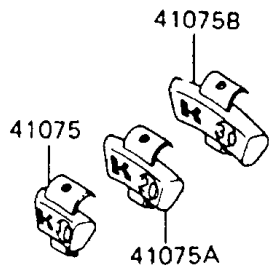

1990 Ninja® 600R PARTS DIAGRAM

Tires

F2210-0131

1990 Ninja® 600R PARTS LIST

Tires

ITEM NAME	PART NUMBER	QUANTITY
VALVE,TIRE (Ref # 16126)	16126-1140	2
TIRE,FR,110/80V16-V240,K205F(D (Ref # 41002)	41002-1662	1
TIRE,RR,130/90V16-V240,K205(D) (Ref # 41002A)	41002-1663	1
BALANCER-WHEEL,10G,SILVER (Ref # 41075)	41075-1014	AR
BALANCER-WHEEL,20G,SILVER (Ref # 41075A)	41075-1015	AR
BALANCER-WHEEL,30G,SILVER (Ref # 41075B)	41075-1016	AR