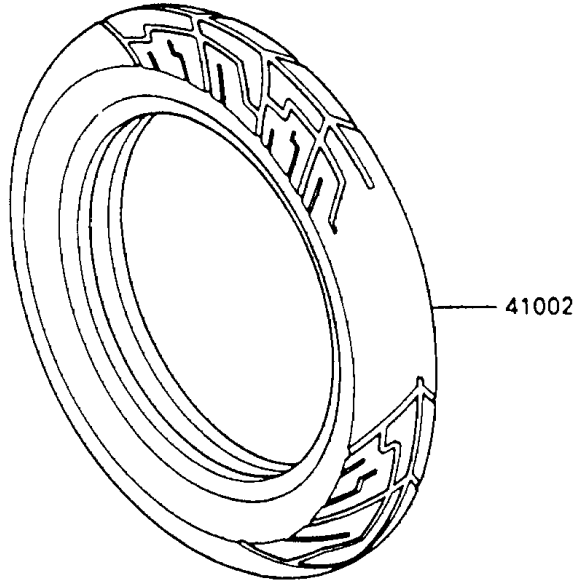

1990 Ninja® 600R PARTS DIAGRAM

Tires

F2210-0131

1990 Ninja® 600R PARTS LIST

Tires

ITEM NAME	PART NUMBER	QUANTITY
VALVE,TIRE (Ref # 16126)	16126-1140	2
TIRE,FR,110/80V16-V240,K205F(D (Ref # 41002)	41002-1662	1
TIRE,RR,130/90V16-V240,K205(D) (Ref # 41002A)	41002-1663	1
BALANCER-WHEEL,10G,SILVER (Ref # 41075)	41075-1014	AR
BALANCER-WHEEL,20G,SILVER (Ref # 41075A)	41075-1015	AR
BALANCER-WHEEL,30G,SILVER (Ref # 41075B)	41075-1016	AR