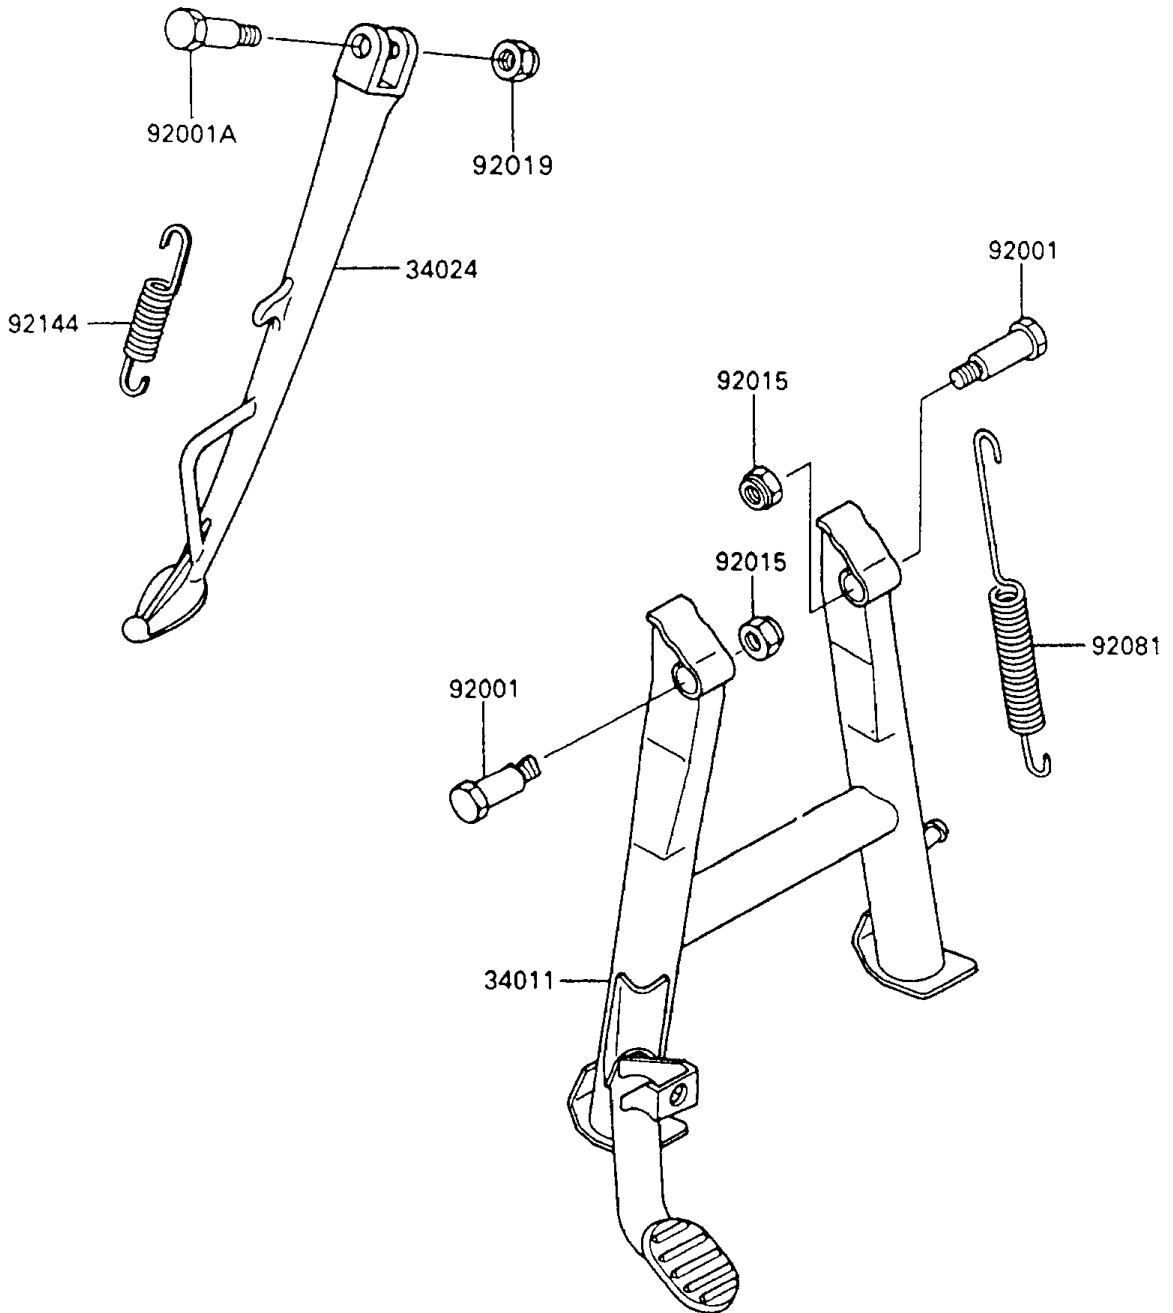

1993 Ninja® 600R PARTS DIAGRAM

Stand(s)

F2190-0181

1993 Ninja® 600R PARTS LIST

Stand(s)

| ITEM NAME | PART NUMBER | QUANTITY |
|-----------------------------------|-------------|----------|
| STAND-CENTER (Ref # 34011) | 34011-1136 | 1 |
| STAND-SIDE (Ref # 34024) | 34024-1228 | 1 |
| BOLT,CENTER STAND (Ref # 92001) | 92001-1214 | 2 |
| BOLT,SIDE STAND (Ref # 92001A) | 92001-1788 | 1 |
| NUT,LOCK,10MM,BLACK (Ref # 92015) | 92015-1188 | 2 |
| NUT,LOCK,10MM (Ref # 92019) | 92019-021 | 1 |
| SPRING,CENTER STAND (Ref # 92081) | 92081-1834 | 1 |
| SPRING,SIDE STAND (Ref # 92144) | 92144-1127 | 1 |