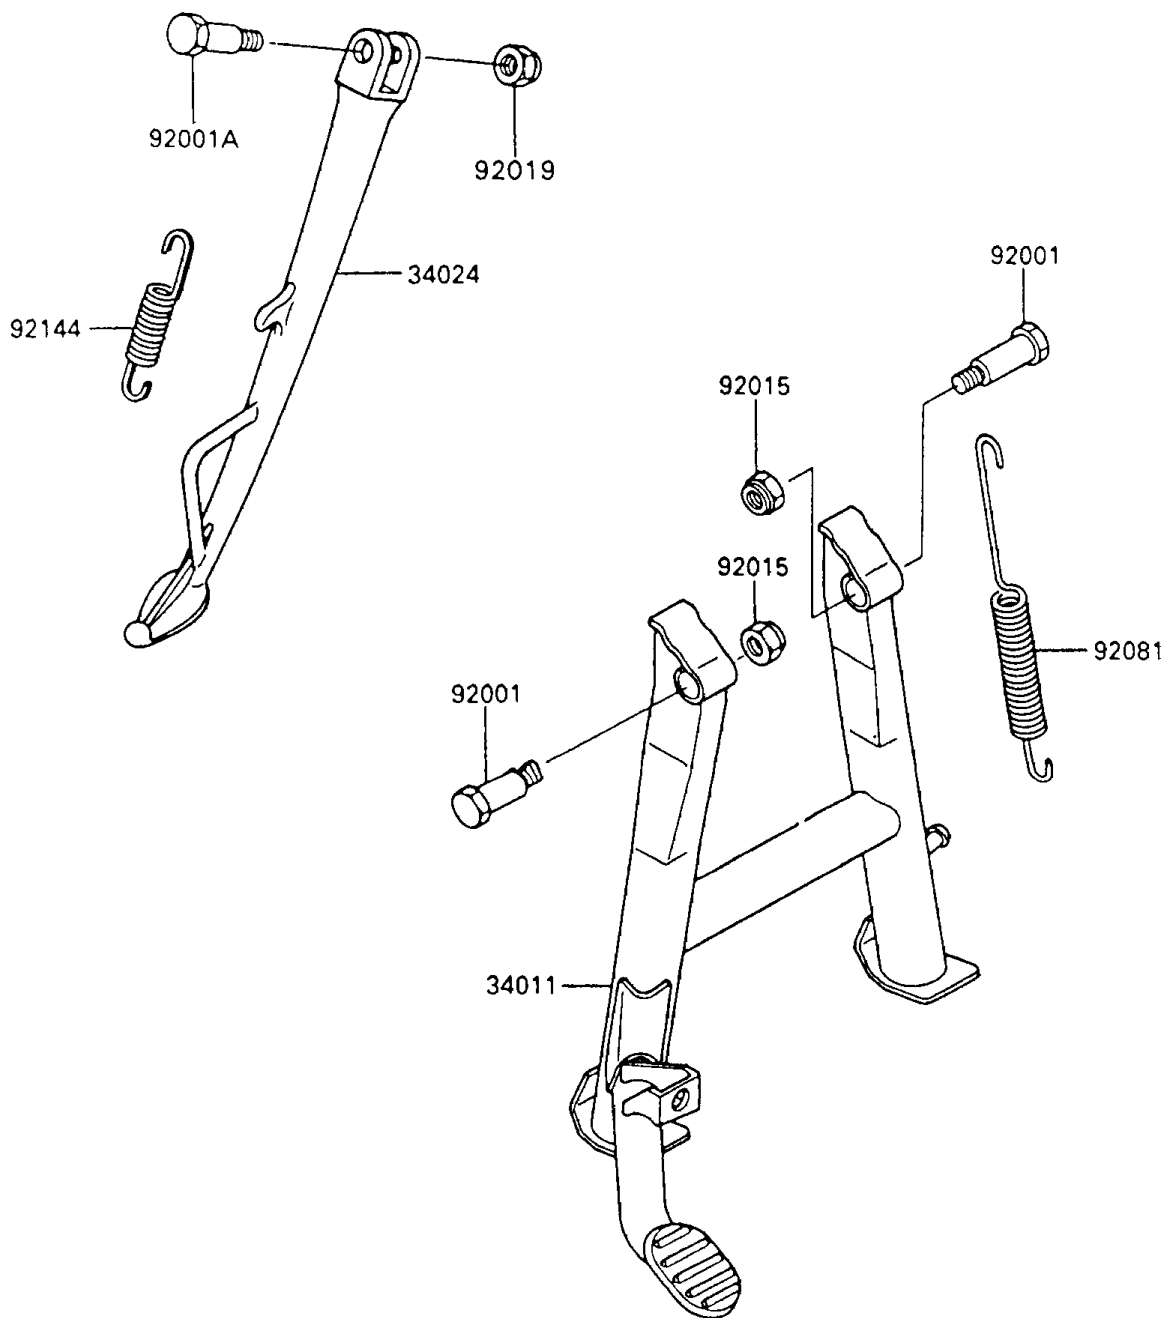

1991 Ninja® 600R PARTS DIAGRAM

Stand(s)

F2190-0181

1991 Ninja® 600R PARTS LIST

Stand(s)

| ITEM NAME | PART NUMBER | QUANTITY |
|-----------------------------------|-------------|----------|
| STAND-CENTER (Ref # 34011) | 34011-1136 | 1 |
| STAND-SIDE (Ref # 34024) | 34024-1228 | 1 |
| BOLT,CENTER STAND (Ref # 92001) | 92001-1214 | 1 |
| BOLT,SIDE STAND (Ref # 92001A) | 92001-1788 | 1 |
| NUT,LOCK,10MM,BLACK (Ref # 92015) | 92015-1188 | 1 |
| NUT,LOCK,10MM (Ref # 92019) | 92019-021 | 1 |
| SPRING,CENTER STAND (Ref # 92081) | 92081-1834 | 1 |
| SPRING,SIDE STAND (Ref # 92144) | 92144-1127 | 1 |