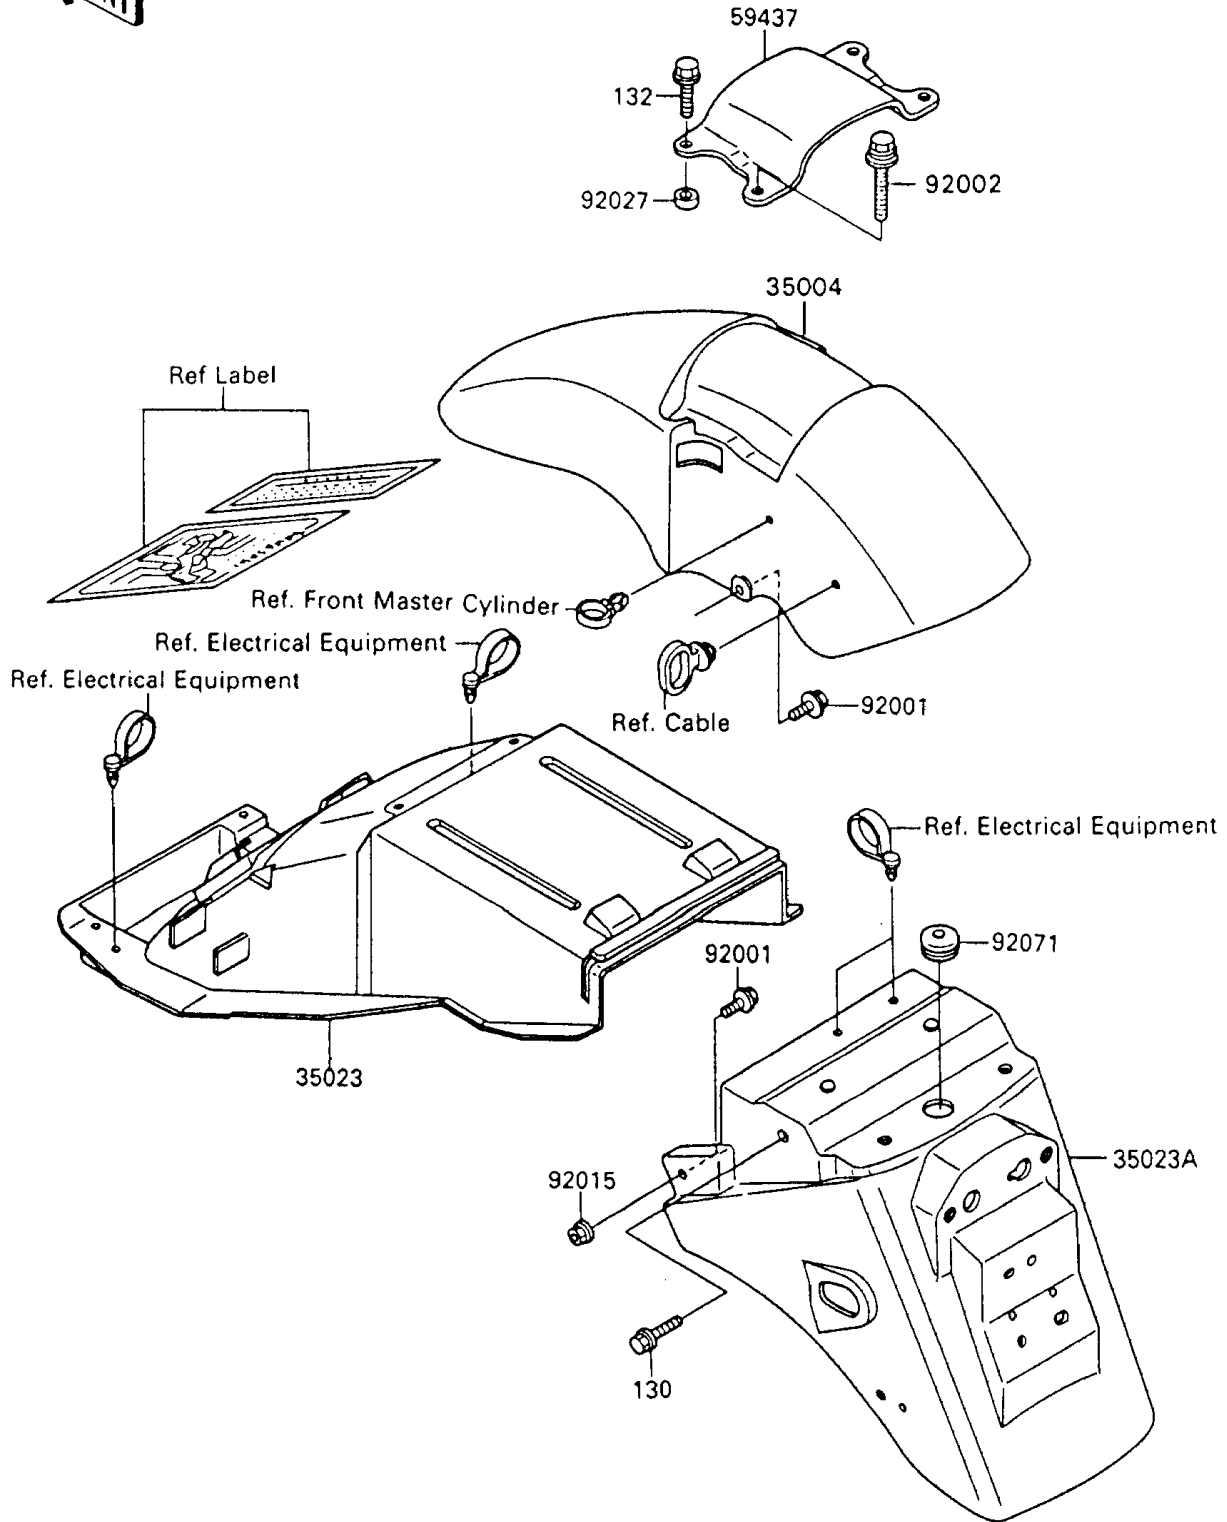

1990 Ninja® 600R PARTS DIAGRAM

Fenders

F2170-0350

1990 Ninja® 600R PARTS LIST

Fenders

| ITEM NAME | PART NUMBER | QUANTITY |
|-------------------------------------|---------------|----------|
| FENDER-FRONT,EBONY (Ref # 35004) | 35004-1202-H8 | 1 |
| FENDER-REAR,FR (Ref # 35023) | 35023-1185 | 1 |
| FENDER-REAR,RR,BLACK (Ref # 35023A) | 35023-1186-6Z | 1 |
| STABILIZER (Ref # 59437) | 59437-1060 | 1 |
| BOLT,W/SP,6X16 (Ref # 92001) | 92001-1763 | 4 |
| BOLT,FLANGED,8X14 (Ref # 92002) | 92002-1972 | 2 |
| NUT,FLANGED,6MM (Ref # 92015) | 92015-1367 | 2 |
| COLLAR,9.5X12.7X4.5 (Ref # 92027) | 92027-1879 | 2 |
| GROMMET,SENSOR LEAD (Ref # 92071) | 92071-1058 | 1 |
| BOLT-FLANGED,6X35 (Ref # 130) | 130G0635 | 2 |
| BOLT-FLANGED-SMALL (Ref # 132) | 132G0820 | 2 |